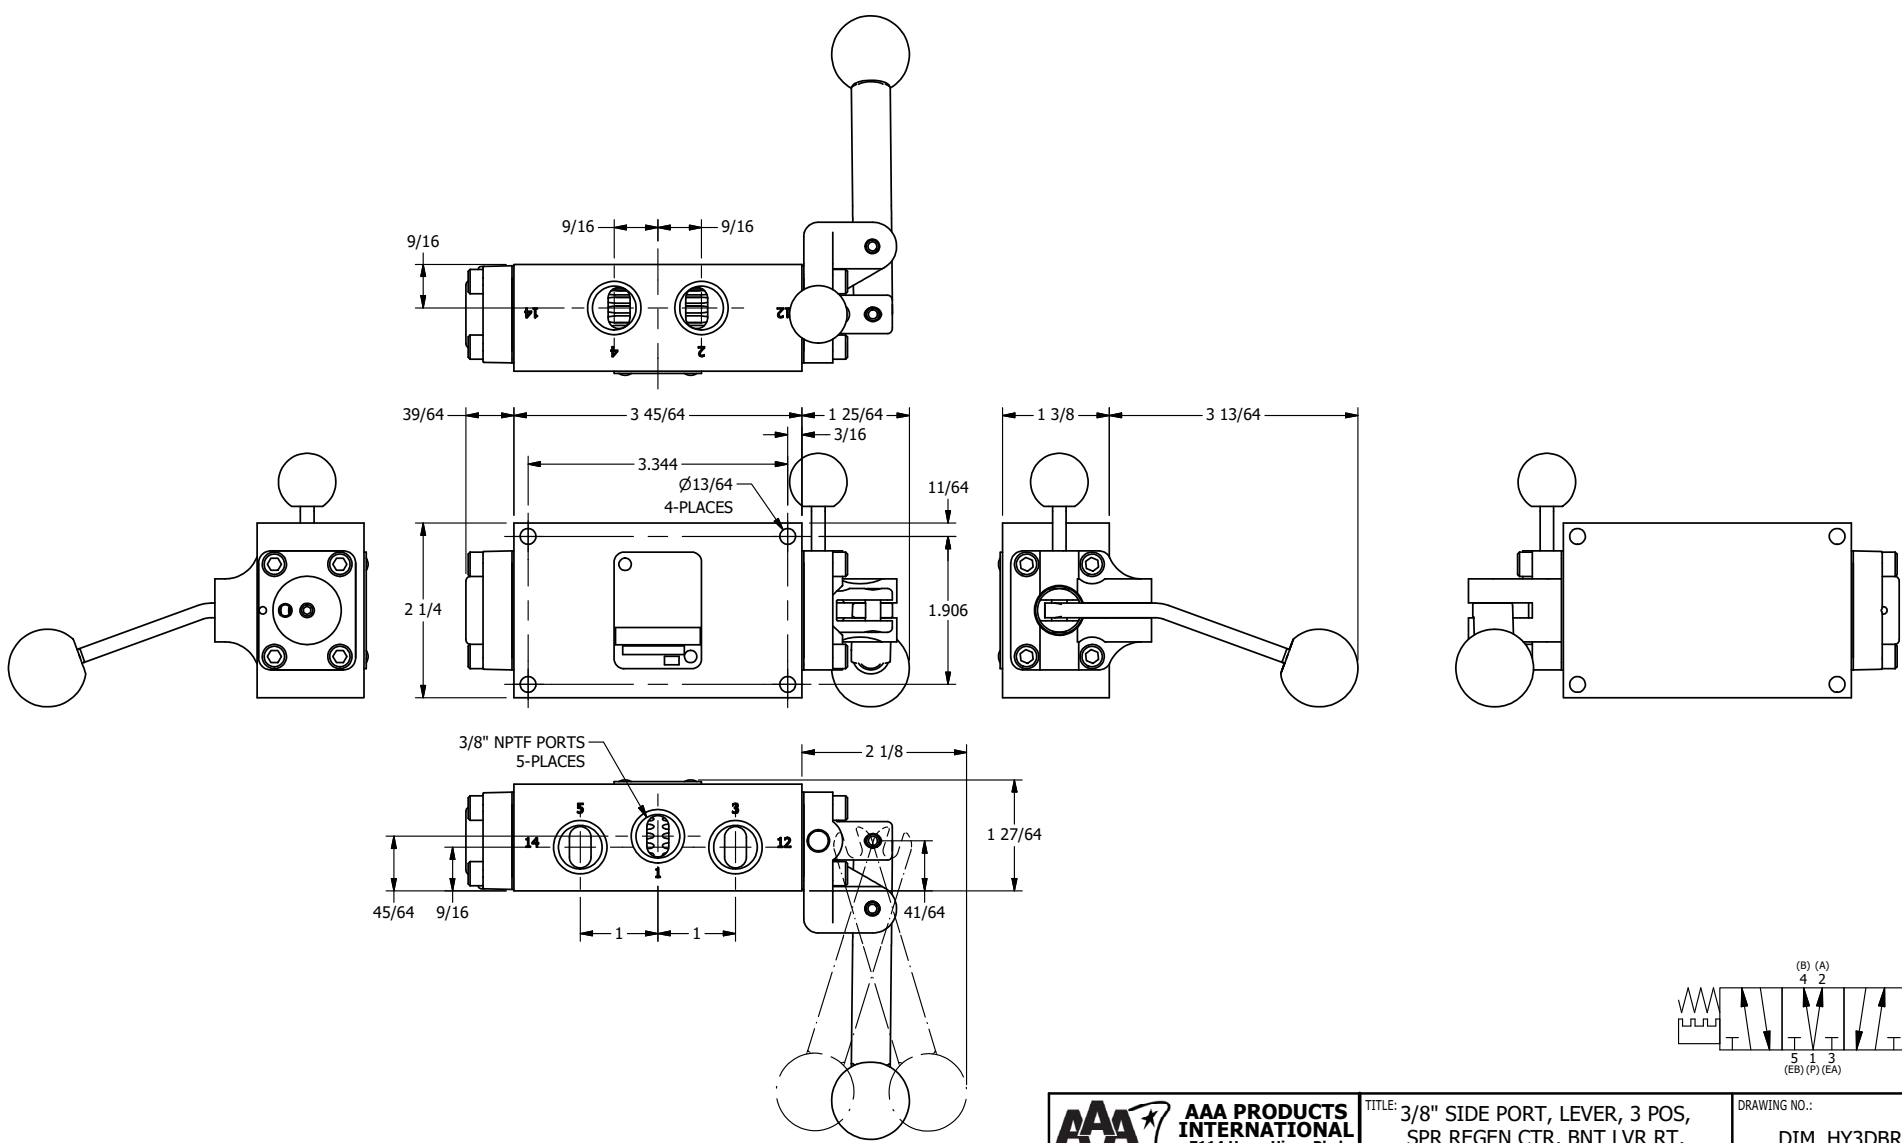

**AAA**  
PRODUCTS  
INTERNATIONAL

**AAA PRODUCTS  
INTERNATIONAL**  
7114 Harry Hines Blvd  
Dallas, TX 75235

TITLE: 3/8" SIDE PORT, LEVER, 3 POS,  
SPR REGEN CTR, BNT LVR RT,  
PINLOCK ABC, RED KNOB, 180D LVR