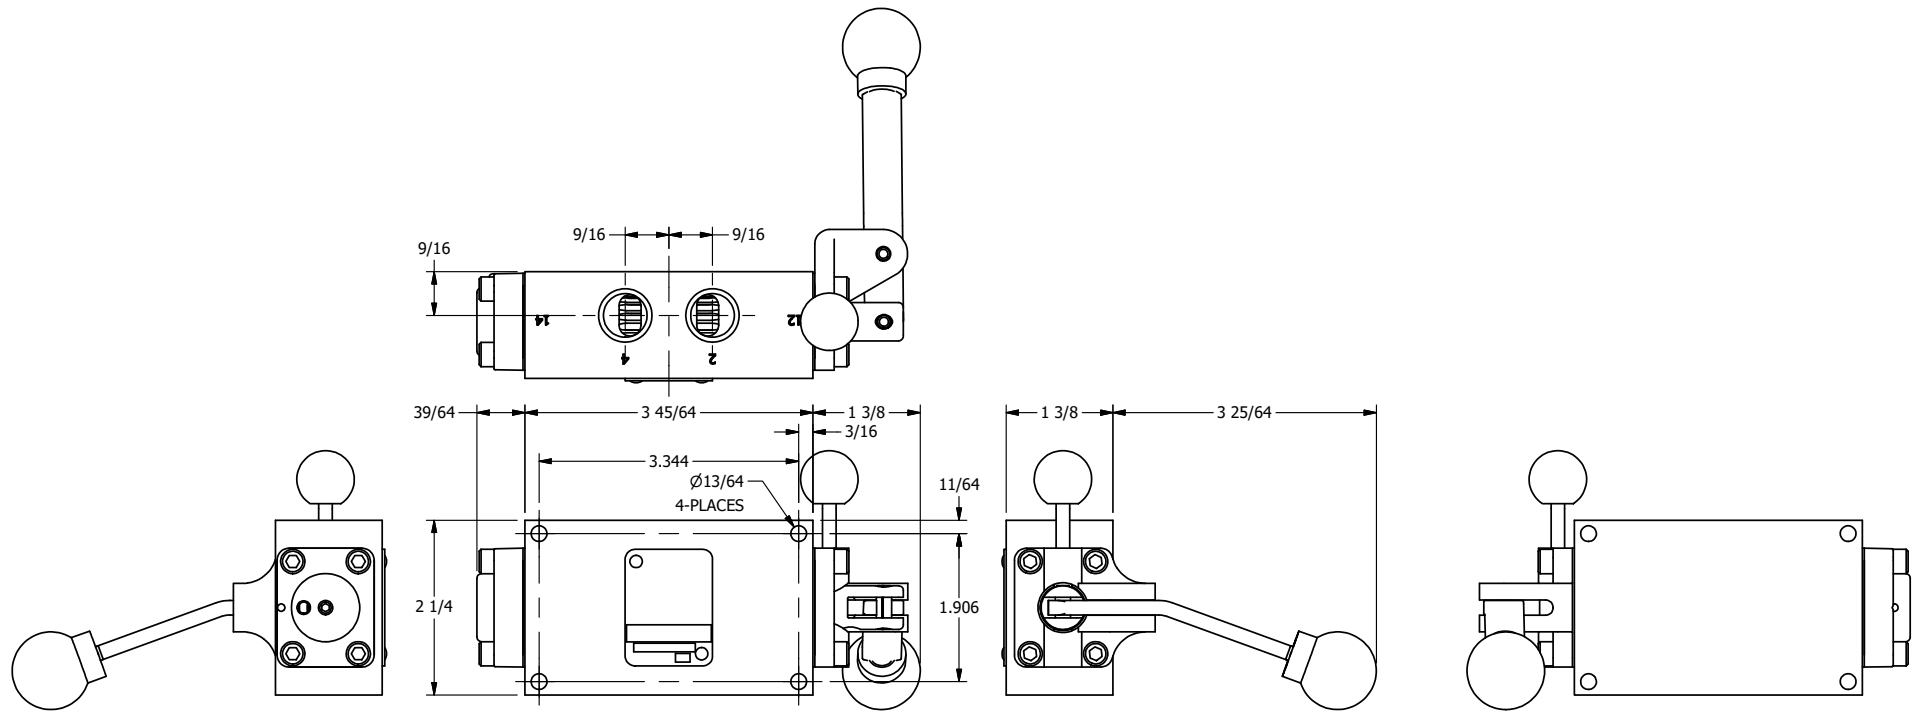

4

3

2

1

B

B

A

A

AAA
PRODUCTS
INTERNATIONAL

**AAA PRODUCTS
INTERNATIONAL**
7114 Harry Hines Blvd
Dallas, TX 75235

TITLE: 3/8" SIDE PORT, LEVER, 3 POS,
SPR REGEN CTR, BNT LVR RT,
PINLOCK ABC, HVY DTY, 180D LVR

DRAWING NO.:
DIM_HY3DBREHT

4

3

2

1

THE INFORMATION CONTAINED WITHIN THIS DOCUMENT IS PROPRIETARY TO AAA PRODUCTS AND MAY NOT BE DISCLOSED WITHOUT PRIOR WRITTEN CONSENT