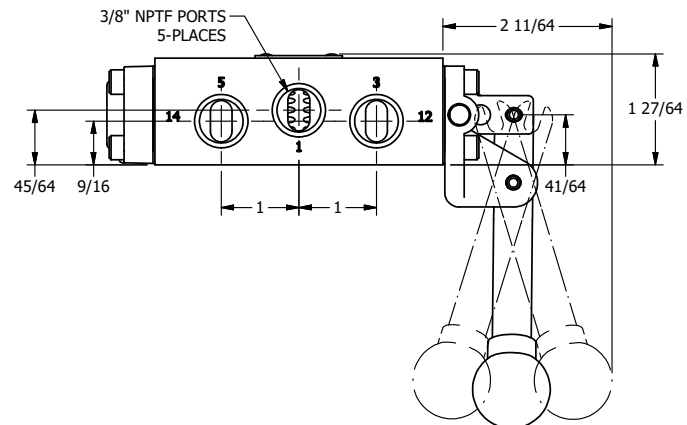

AAA
PRODUCTS
INTERNATIONAL

**AAA PRODUCTS
INTERNATIONAL**
7114 Harry Hines Blvd
Dallas, TX 75235

TITLE: 3/8" SIDE PORT, LEVER, 3 POS,
SPR REGEN CTR, BNT LVR RT,
PINLOCK ABC, HVY DTY, 180D LVR

DRAWING NO.:
DIM_HY3DBREHT