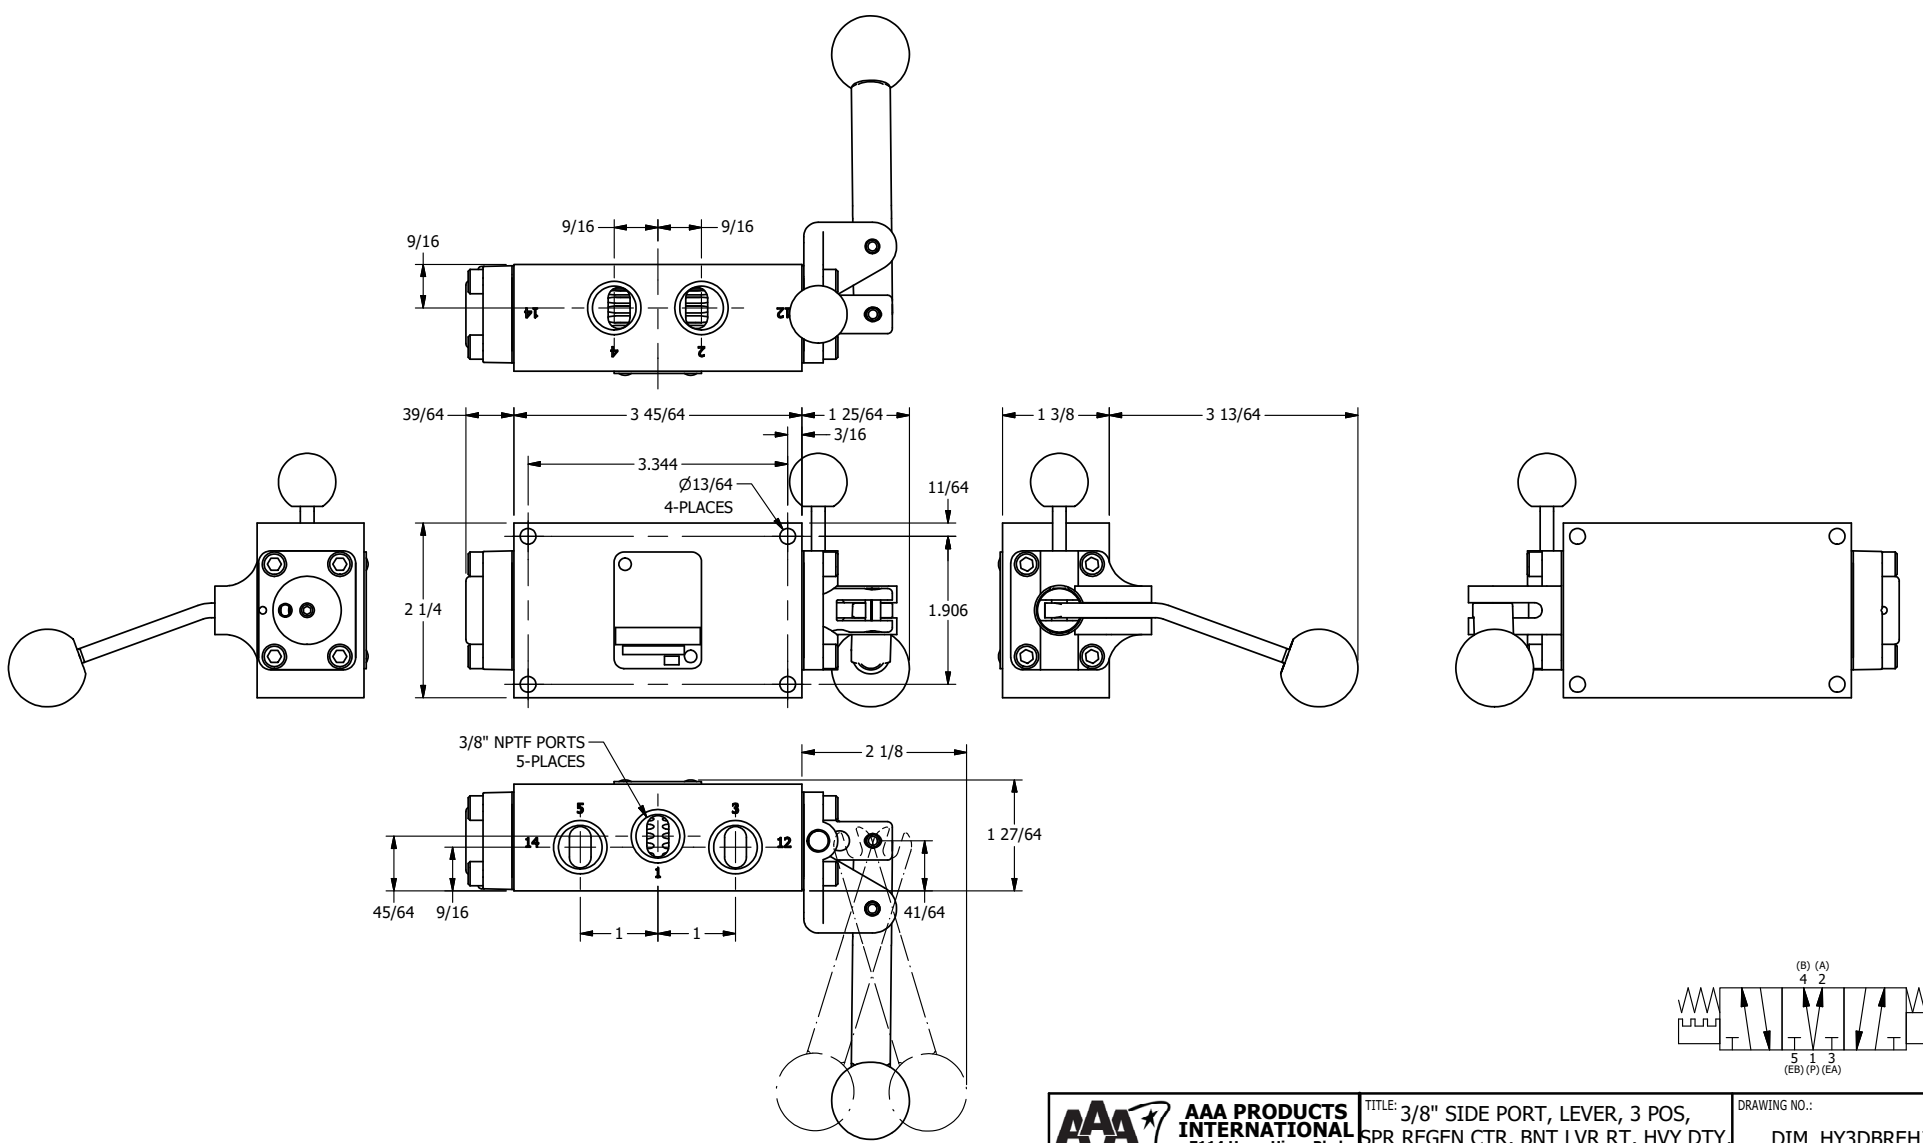

AAA
PRODUCTS
INTERNATIONAL

**AAA PRODUCTS
INTERNATIONAL**
7114 Harry Hines Blvd
Dallas, TX 75235

TITLE: 3/8" SIDE PORT, LEVER, 3 POS,
SPR REGEN CTR, BNT LVR RT, HVY DTY,
PINLOCK ABC, RED KNOB, 180D LVR

DRAWING NO.:
DIM_HY3DBREHJT