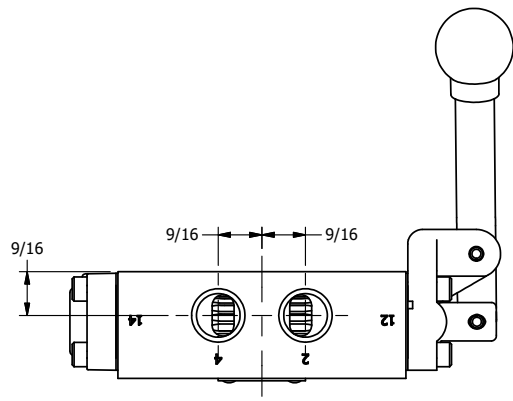

4

3

2

1

B

B

A

A

4

3

2

1

AAA
PRODUCTS
INTERNATIONAL

AAA PRODUCTS INTERNATIONAL
7114 Harry Hines Blvd
Dallas, TX 75235

TITLE: 3/8" SIDE PORT, LEVER, 3 POS,
SPR CTR, LEVER SHFT, REGEN CTR SPL,
BENT LVR LFT, 180D LVR

DRAWING NO.:
DIM_HY3DBLT

THE INFORMATION CONTAINED WITHIN THIS DOCUMENT IS PROPRIETARY TO AAA PRODUCTS AND MAY NOT BE DISCLOSED WITHOUT PRIOR WRITTEN CONSENT