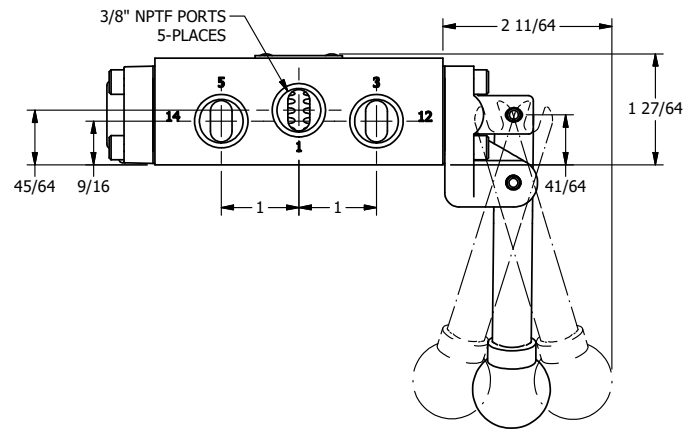

4

3

2

1

B

B

A

A

4

3

2

1

AAA
PRODUCTS
INTERNATIONAL

AAA PRODUCTS INTERNATIONAL
7114 Harry Hines Blvd
Dallas, TX 75235

TITLE: 3/8" SIDE PORT, LEVER, 3 POS,
SPR CTR, LEVER SHFT, REGEN CTR SPL,
BENT LVR LFT, 180D LVR

DRAWING NO.:
DIM_HY3DBLT

THE INFORMATION CONTAINED WITHIN THIS DOCUMENT IS PROPRIETARY TO AAA PRODUCTS AND MAY NOT BE DISCLOSED WITHOUT PRIOR WRITTEN CONSENT