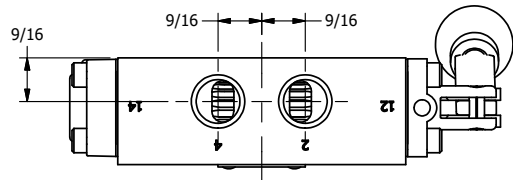

4

3

2

1

AAA
PRODUCTS
INTERNATIONAL

**AAA PRODUCTS
INTERNATIONAL**
7114 Harry Hines Blvd
Dallas, TX 75235

TITLE: 3/8" SIDE PORT, LEVER, 3 POS,
SPR CTR, LEVER SHFT, REGEN CTR SPL,
BENT LVR LFT, 270D LVR

DRAWING NO.:
DIM_HY3DBLRT