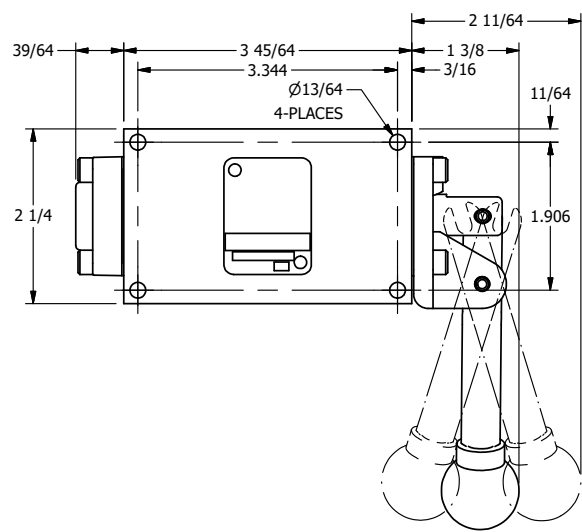

4

3

2

1

AAA
PRODUCTS
INTERNATIONAL

**AAA PRODUCTS
INTERNATIONAL**
7114 Harry Hines Blvd
Dallas, TX 75235

TITLE: 3/8" SIDE PORT, LEVER, 3 POS,
SPR CTR, LEVER SHFT, REGEN CTR SPL,
BENT LVR LFT, 270D LVR

DRAWING NO.:
DIM_HY3DBLRT