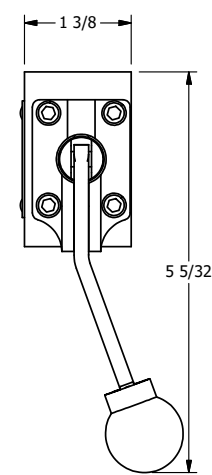

4

3

2

1

AAA
PRODUCTS
INTERNATIONAL

**AAA PRODUCTS
INTERNATIONAL**
7114 Harry Hines Blvd
Dallas, TX 75235

TITLE: 3/8" SIDE PORT, LEVER, 3 POS,
SPR CTR, LEVER SHFT, REGEN CTR SPL,
BENT LVR LFT, 270D LVR

DRAWING NO.:
DIM_HY3DBLRT