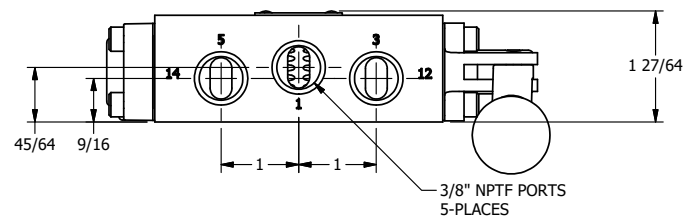

4

3

2

1

AAA
PRODUCTS
INTERNATIONAL

**AAA PRODUCTS
INTERNATIONAL**
7114 Harry Hines Blvd
Dallas, TX 75235

TITLE: 3/8" SIDE PORT, LEVER, 3 POS,
SPR CTR, LEVER SHFT, REGEN CTR SPL,
BENT LVR LFT, 270D LVR

DRAWING NO.:
DIM_HY3DBLRT