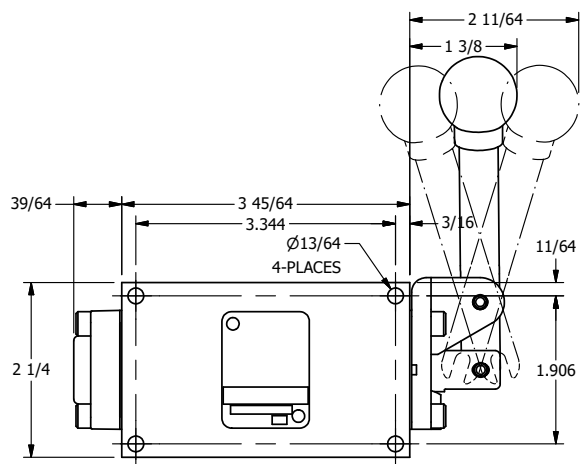

4

3

2

1

AAA
PRODUCTS
INTERNATIONAL

**AAA PRODUCTS
INTERNATIONAL**
7114 Harry Hines Blvd
Dallas, TX 75235

TITLE: 3/8" SIDE PORT, LEVER, 3 POS,
SPR CTR, LEVER SHFT, REGEN CTR SPL,
BENT LVR LFT, 90D LVR

DRAWING NO.:
DIM_HY3DBLR