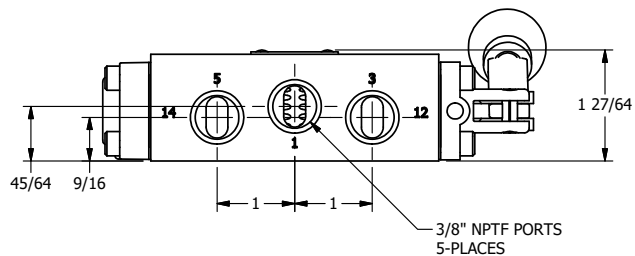

4

3

2

1

AAA
PRODUCTS
INTERNATIONAL

**AAA PRODUCTS
INTERNATIONAL**
7114 Harry Hines Blvd
Dallas, TX 75235

TITLE: 3/8" SIDE PORT, LEVER, 3 POS,
SPR CTR, LEVER SHFT, REGEN CTR SPL,
BENT LVR LFT, 90D LVR

DRAWING NO.:
DIM_HY3DBLR