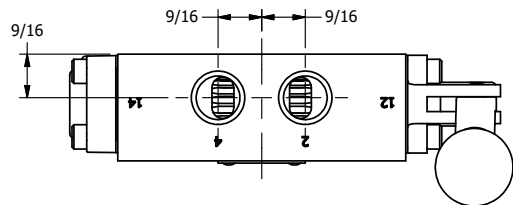

4

3

2

1

AAA
PRODUCTS
INTERNATIONAL

**AAA PRODUCTS
INTERNATIONAL**
7114 Harry Hines Blvd
Dallas, TX 75235

TITLE: 3/8" SIDE PORT, LEVER, 3 POS,
SPR CTR, LEVER SHFT, REGEN CTR SPL,
BENT LVR LFT, 90D LVR

DRAWING NO.:
DIM_HY3DBLR