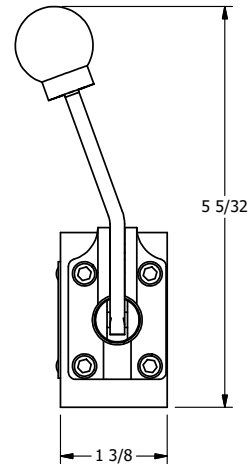

4

3

2

1

AAA
PRODUCTS
INTERNATIONAL

**AAA PRODUCTS
INTERNATIONAL**
7114 Harry Hines Blvd
Dallas, TX 75235

TITLE: 3/8" SIDE PORT, LEVER, 3 POS,
SPR CTR, LEVER SHFT, REGEN CTR SPL,
BENT LVR LFT, 90D LVR

DRAWING NO.:
DIM_HY3DBLR