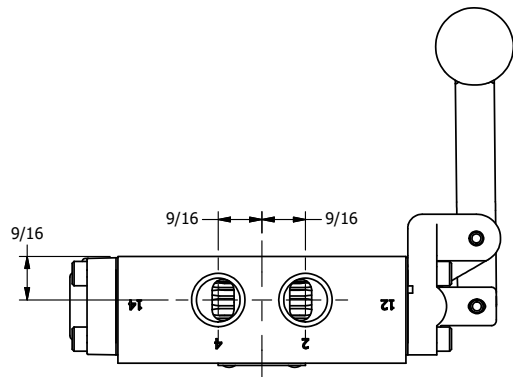

4

3

2

1

B

B

A

A

4

3

2

1

AAA
PRODUCTS
INTERNATIONAL

AAA PRODUCTS INTERNATIONAL
7114 Harry Hines Blvd
Dallas, TX 75235

TITLE: 3/8" SIDE PORT, LEVER, 3 POS,
SPR REGEN CTR,
BNT LVR LFT, RED KNOB, 180D LVR

DRAWING NO.:
DIM_HY3DBLJT

THE INFORMATION CONTAINED WITHIN THIS DOCUMENT IS PROPRIETARY TO AAA PRODUCTS AND MAY NOT BE DISCLOSED WITHOUT PRIOR WRITTEN CONSENT