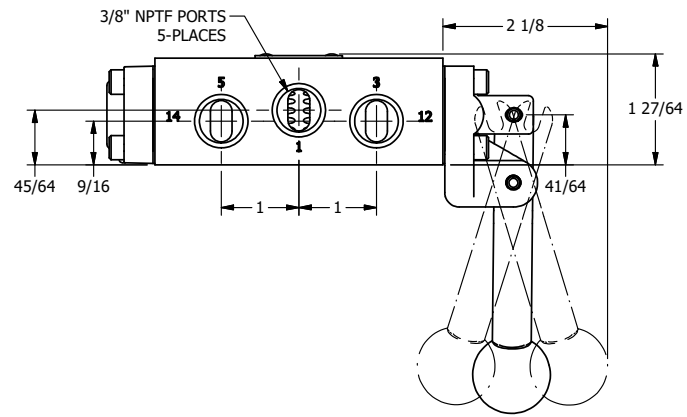

4

3

2

1

B

B

A

A

4

3

2

1

AAA
PRODUCTS
INTERNATIONAL

AAA PRODUCTS INTERNATIONAL
7114 Harry Hines Blvd
Dallas, TX 75235

TITLE: 3/8" SIDE PORT, LEVER, 3 POS,
SPR REGEN CTR,
BNT LVR LFT, RED KNOB, 180D LVR

DRAWING NO.:
DIM_HY3DBLJT

THE INFORMATION CONTAINED WITHIN THIS DOCUMENT IS PROPRIETARY TO AAA PRODUCTS AND MAY NOT BE DISCLOSED WITHOUT PRIOR WRITTEN CONSENT