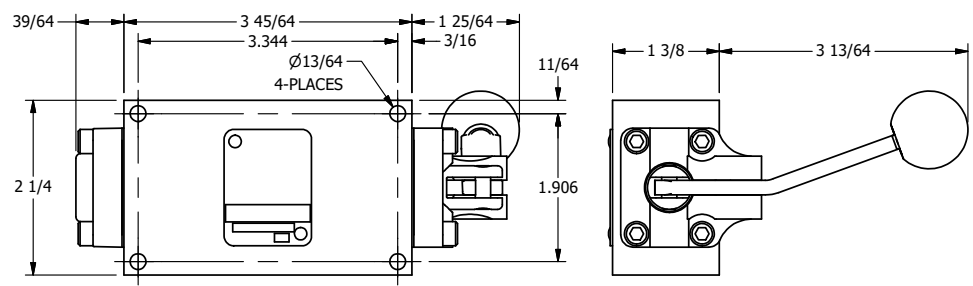

4

3

2

1

B

B

A

A

4

3

2

1

AAA
PRODUCTS
INTERNATIONAL

AAA PRODUCTS INTERNATIONAL
7114 Harry Hines Blvd
Dallas, TX 75235

TITLE: 3/8" SIDE PORT, LEVER, 3 POS,
SPR REGEN CTR,
BNT LVR LFT, RED KNOB, 180D LVR

DRAWING NO.:
DIM_HY3DBLJT

THE INFORMATION CONTAINED WITHIN THIS DOCUMENT IS PROPRIETARY TO AAA PRODUCTS AND MAY NOT BE DISCLOSED WITHOUT PRIOR WRITTEN CONSENT