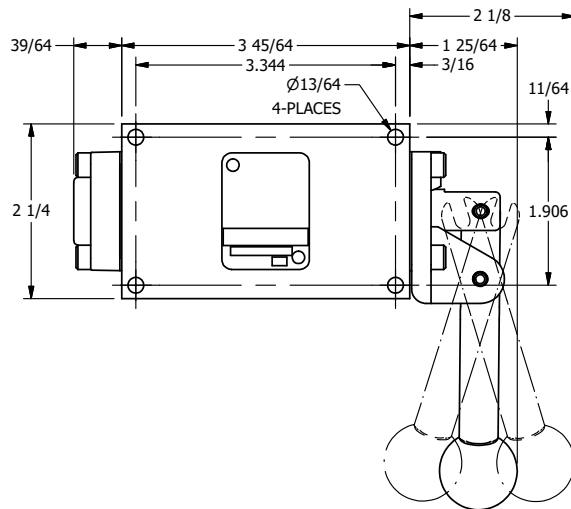

4

3

2

1

AAA
PRODUCTS
INTERNATIONAL

**AAA PRODUCTS
INTERNATIONAL**
7114 Harry Hines Blvd
Dallas, TX 75235

TITLE: 3/8" SIDE PORT, LEVER, 3 POS,
SPR REGEN CTR,
BNT LVR LFT, RED KNOB, 270D LVR

DRAWING NO.:
DIM_HY3DBLJRT