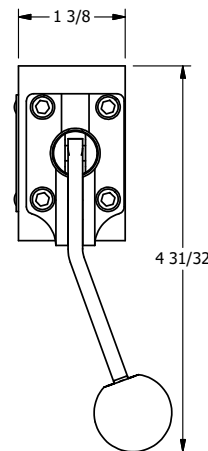

4

3

2

1

AAA
PRODUCTS
INTERNATIONAL

**AAA PRODUCTS
INTERNATIONAL**
7114 Harry Hines Blvd
Dallas, TX 75235

TITLE: 3/8" SIDE PORT, LEVER, 3 POS,
SPR REGEN CTR,
BNT LVR LFT, RED KNOB, 270D LVR

DRAWING NO.:
DIM_HY3DBLJRT