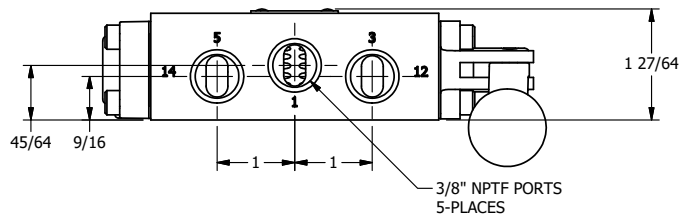

4

3

2

1

AAA
PRODUCTS
INTERNATIONAL

**AAA PRODUCTS
INTERNATIONAL**
7114 Harry Hines Blvd
Dallas, TX 75235

TITLE: 3/8" SIDE PORT, LEVER, 3 POS,
SPR REGEN CTR,
BNT LVR LFT, RED KNOB, 270D LVR

DRAWING NO.:
DIM_HY3DBLJRT