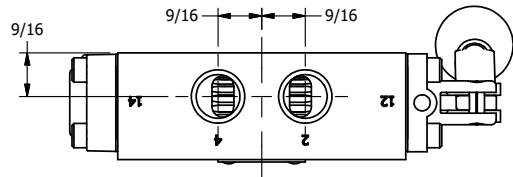

4

3

2

1

AAA
PRODUCTS
INTERNATIONAL

**AAA PRODUCTS
INTERNATIONAL**
7114 Harry Hines Blvd
Dallas, TX 75235

TITLE: 3/8" SIDE PORT, LEVER, 3 POS,
SPR REGEN CTR,
BNT LVR LFT, RED KNOB, 270D LVR

DRAWING NO.:
DIM_HY3DBLJRT