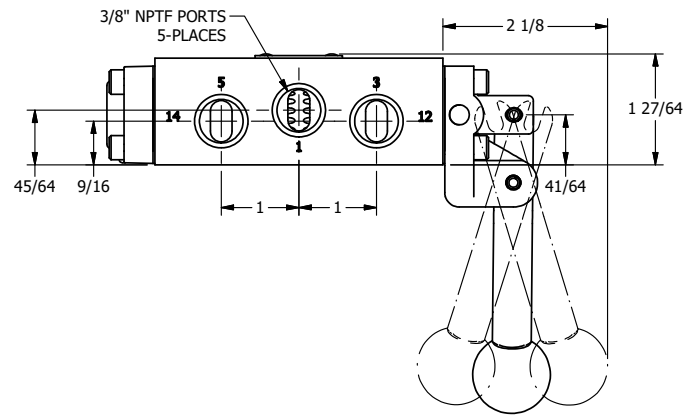

4

3

2

1

B

B

A

A

4

3

2

1

AAA
PRODUCTS
INTERNATIONAL

**AAA PRODUCTS
INTERNATIONAL**
7114 Harry Hines Blvd
Dallas, TX 75235

TITLE: 3/8" SIDE PORT, LEVER, 3 POS,
SPR REGEN CTR, BNT LVR LFT,
RED KNOB, LOCKOUT B, 180D LVR

DRAWING NO.:
DIM_HY3DBLJLOT

THE INFORMATION CONTAINED WITHIN THIS DOCUMENT IS PROPRIETARY TO AAA PRODUCTS AND MAY NOT BE DISCLOSED WITHOUT PRIOR WRITTEN CONSENT