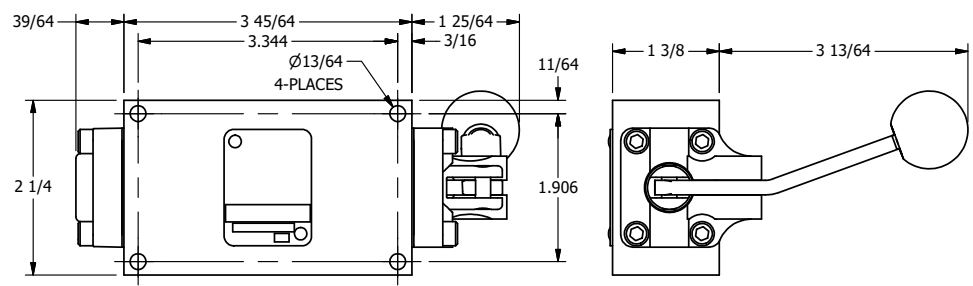

4

3

2

1

B

B

A

A

4

3

2

1

AAA
PRODUCTS
INTERNATIONAL

**AAA PRODUCTS
INTERNATIONAL**
7114 Harry Hines Blvd
Dallas, TX 75235

TITLE: 3/8" SIDE PORT, LEVER, 3 POS,
SPR REGEN CTR, BNT LVR LFT,
RED KNOB, LOCKOUT B, 180D LVR

DRAWING NO.:
DIM_HY3DBLJLOT

THE INFORMATION CONTAINED WITHIN THIS DOCUMENT IS PROPRIETARY TO AAA PRODUCTS AND MAY NOT BE DISCLOSED WITHOUT PRIOR WRITTEN CONSENT