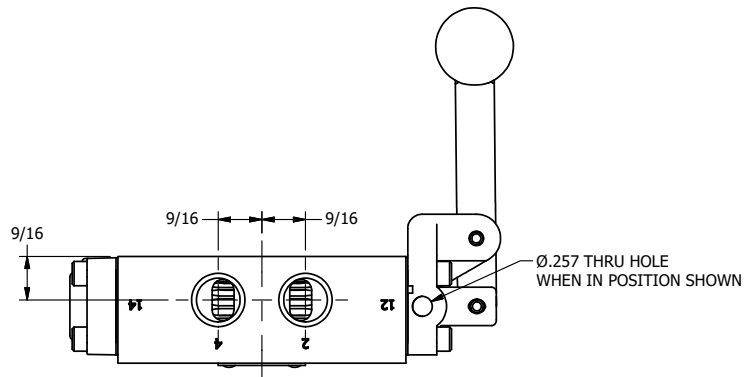

4

3

2

1

B

B

A

A

4

3

2

1

AAA
PRODUCTS
INTERNATIONAL

**AAA PRODUCTS
INTERNATIONAL**
7114 Harry Hines Blvd
Dallas, TX 75235

TITLE: 3/8" SIDE PORT, LEVER, 3 POS,
SPR REGEN CTR, BNT LVR LFT,
RED KNOB, LOCKOUT B, 180D LVR

DRAWING NO.:
DIM_HY3DBLJLOT

THE INFORMATION CONTAINED WITHIN THIS DOCUMENT IS PROPRIETARY TO AAA PRODUCTS AND MAY NOT BE DISCLOSED WITHOUT PRIOR WRITTEN CONSENT