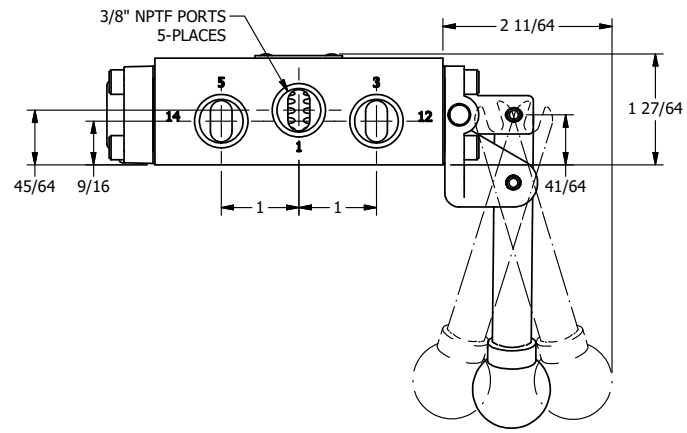

4

3

2

1

B

B

A

A

4

3

2

1

AAA
PRODUCTS
INTERNATIONAL

**AAA PRODUCTS
INTERNATIONAL**
7114 Harry Hines Blvd
Dallas, TX 75235

TITLE: 3/8" SIDE PORT, LEVER, 3 POS,
SPR REGEN CTR, BNT LVR LFT,
HVY DTY, LOCKOUT B, 180D LVR

DRAWING NO.:
DIM_HY3DBLHLOT

THE INFORMATION CONTAINED WITHIN THIS DOCUMENT IS PROPRIETARY TO AAA PRODUCTS AND MAY NOT BE DISCLOSED WITHOUT PRIOR WRITTEN CONSENT