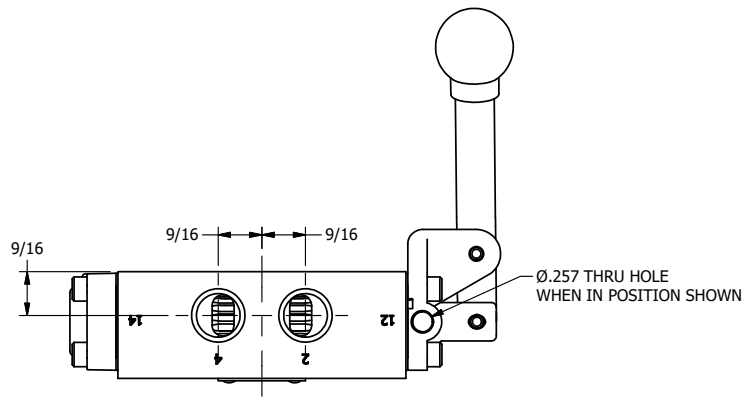

4

3

2

1

B

B

A

A

4

3

2

1

AAA
PRODUCTS
INTERNATIONAL

**AAA PRODUCTS
INTERNATIONAL**
7114 Harry Hines Blvd
Dallas, TX 75235

TITLE: 3/8" SIDE PORT, LEVER, 3 POS,
SPR REGEN CTR, BNT LVR LFT,
HVY DTY, LOCKOUT B, 180D LVR

DRAWING NO.:
DIM_HY3DBLHLOT

THE INFORMATION CONTAINED WITHIN THIS DOCUMENT IS PROPRIETARY TO AAA PRODUCTS AND MAY NOT BE DISCLOSED WITHOUT PRIOR WRITTEN CONSENT