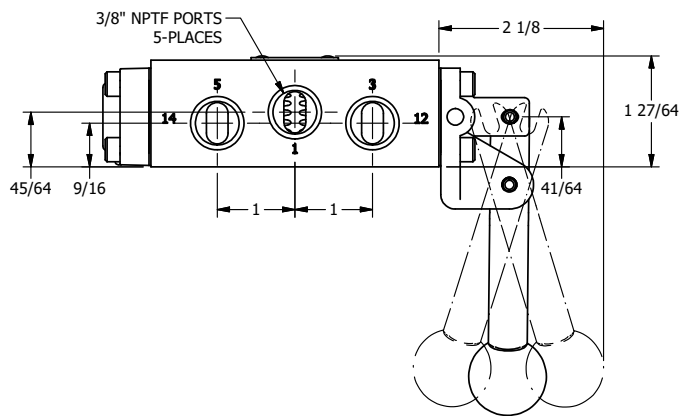

**AAA**  
PRODUCTS  
INTERNATIONAL

**AAA PRODUCTS INTERNATIONAL**  
7114 Harry Hines Blvd  
Dallas, TX 75235

TITLE: 3/8" SIDE PORT, LEVER, 3 POS,  
SPR REGEN CTR, BNT LVR LFT,  
HVY DTY, RED KNOB, 180D LVR