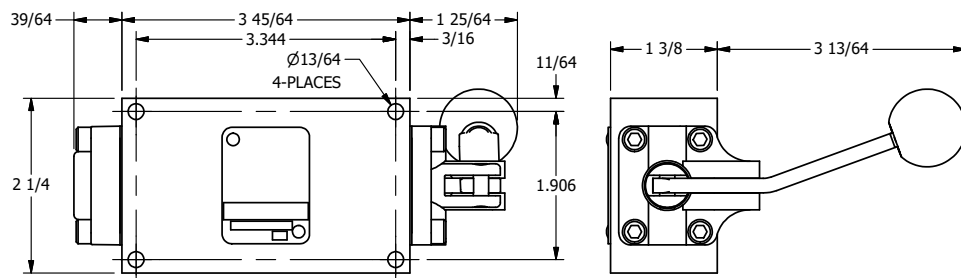

4

3

2

1

B

B

A

A

AAA
PRODUCTS
INTERNATIONAL

AAA PRODUCTS INTERNATIONAL
7114 Harry Hines Blvd
Dallas, TX 75235

TITLE: 3/8" SIDE PORT, LEVER, 3 POS,
SPR REGEN CTR, BNT LVR LFT,
HVY DTY, RED KNOB, 180D LVR

DRAWING NO.:
DIM_HY3DBLHJT

4

3

2

1

THE INFORMATION CONTAINED WITHIN THIS DOCUMENT IS PROPRIETARY TO AAA PRODUCTS AND MAY NOT BE DISCLOSED WITHOUT PRIOR WRITTEN CONSENT