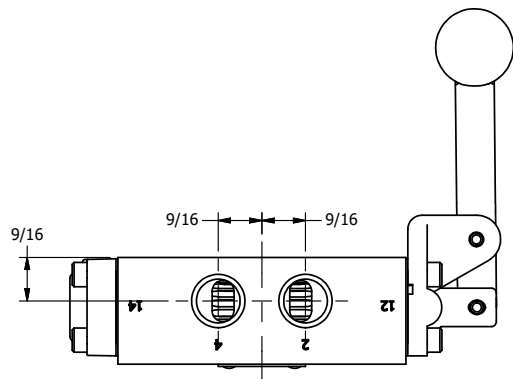

4

3

2

1

B

B

A

A

AAA
PRODUCTS
INTERNATIONAL

AAA PRODUCTS INTERNATIONAL
7114 Harry Hines Blvd
Dallas, TX 75235

TITLE: 3/8" SIDE PORT, LEVER, 3 POS,
SPR REGEN CTR, BNT LVR LFT,
HVY DTY, RED KNOB, 180D LVR

DRAWING NO.:
DIM_HY3DBLHJT

4

3

2

1

THE INFORMATION CONTAINED WITHIN THIS DOCUMENT IS PROPRIETARY TO AAA PRODUCTS AND MAY NOT BE DISCLOSED WITHOUT PRIOR WRITTEN CONSENT