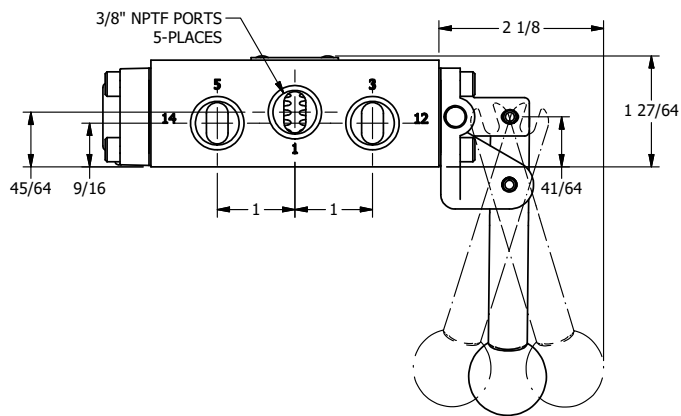

4

3

2

1

B

B

AAA
PRODUCTS
INTERNATIONAL

**AAA PRODUCTS
INTERNATIONAL**
7114 Harry Hines Blvd
Dallas, TX 75235

TITLE: 3/8" SIDE PORT, LEVER, 3 POS,
5PR REGEN CTR, BNT LVR LFT, HVY DTY
RED KNOB, LOCKOUT B, 180D LVR

DRAWING NO.:
DIM_HY3DBLHJLOT

4

3

2

1

A

A

THE INFORMATION CONTAINED WITHIN THIS DOCUMENT IS PROPRIETARY TO AAA PRODUCTS AND MAY NOT BE DISCLOSED WITHOUT PRIOR WRITTEN CONSENT