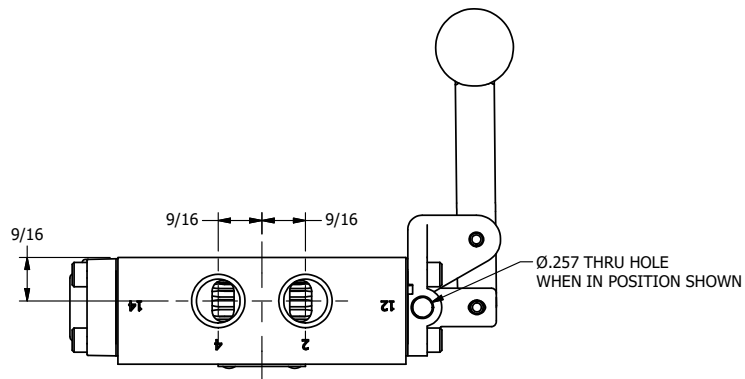

4

3

2

1

B

B

AAA
PRODUCTS
INTERNATIONAL

**AAA PRODUCTS
INTERNATIONAL**
7114 Harry Hines Blvd
Dallas, TX 75235

TITLE: 3/8" SIDE PORT, LEVER, 3 POS,
5PR REGEN CTR, BNT LVR LFT, HVY DTY
RED KNOB, LOCKOUT B, 180D LVR

DRAWING NO.:
DIM_HY3DBLHJLOT

4

3

2

1

A

A

THE INFORMATION CONTAINED WITHIN THIS DOCUMENT IS PROPRIETARY TO AAA PRODUCTS AND MAY NOT BE DISCLOSED WITHOUT PRIOR WRITTEN CONSENT