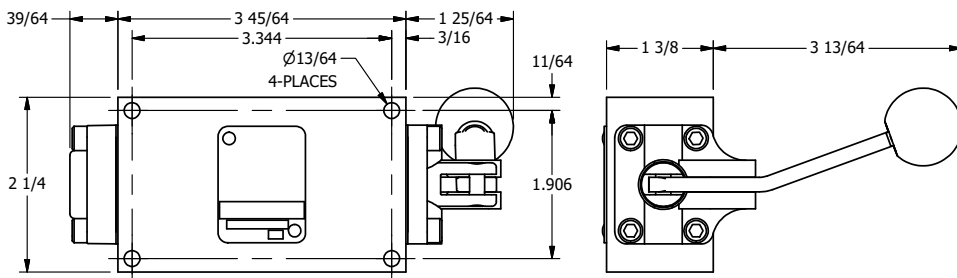

4

3

2

1

B

B

AAA
PRODUCTS
INTERNATIONAL

**AAA PRODUCTS
INTERNATIONAL**
7114 Harry Hines Blvd
Dallas, TX 75235

TITLE: 3/8" SIDE PORT, LEVER, 3 POS,
5PR REGEN CTR, BNT LVR LFT, HVY DTY
RED KNOB, LOCKOUT B, 180D LVR

DRAWING NO.:
DIM_HY3DBLHJLOT

4

3

2

1

A

A

THE INFORMATION CONTAINED WITHIN THIS DOCUMENT IS PROPRIETARY TO AAA PRODUCTS AND MAY NOT BE DISCLOSED WITHOUT PRIOR WRITTEN CONSENT