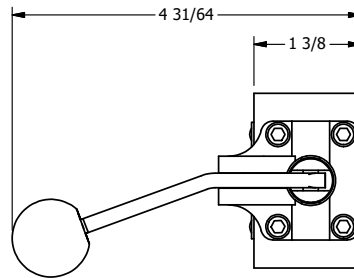

4

3

2

1

AAA
PRODUCTS
INTERNATIONAL

AAA PRODUCTS INTERNATIONAL
7114 Harry Hines Blvd
Dallas, TX 75235

TITLE: 3/8" SIDE PORT, LEVER, 3 POS,
SPR REGEN CTR, BNT LVR LFT,
HVY DTY, RED KNOB, LOCKOUT B

DRAWING NO.:
DIM_HY3DBLHJLO