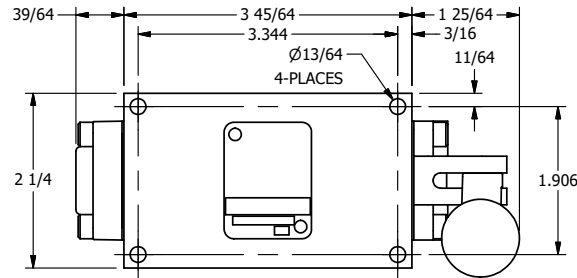

4

3

2

1

AAA
PRODUCTS
INTERNATIONAL

AAA PRODUCTS INTERNATIONAL
7114 Harry Hines Blvd
Dallas, TX 75235

TITLE: 3/8" SIDE PORT, LEVER, 3 POS,
SPR REGEN CTR, BNT LVR LFT,
HVY DTY, RED KNOB, LOCKOUT B

DRAWING NO.:
DIM_HY3DBLHJLO