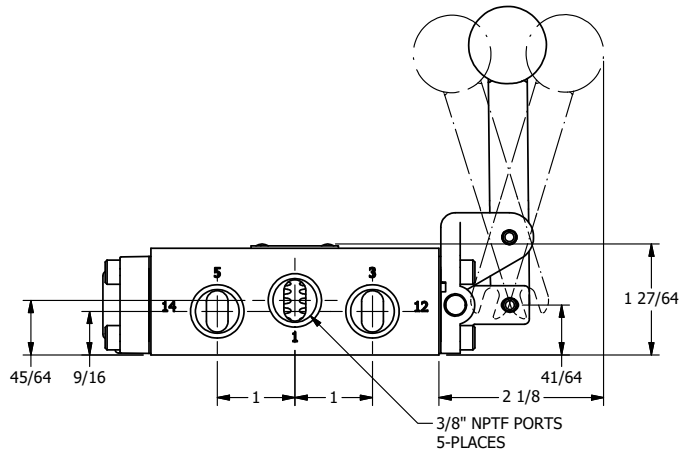

4

3

2

1

AAA
PRODUCTS
INTERNATIONAL

AAA PRODUCTS INTERNATIONAL
7114 Harry Hines Blvd
Dallas, TX 75235

TITLE: 3/8" SIDE PORT, LEVER, 3 POS,
SPR REGEN CTR, BNT LVR LFT,
HVY DTY, RED KNOB, LOCKOUT B

DRAWING NO.:
DIM_HY3DBLHJLO