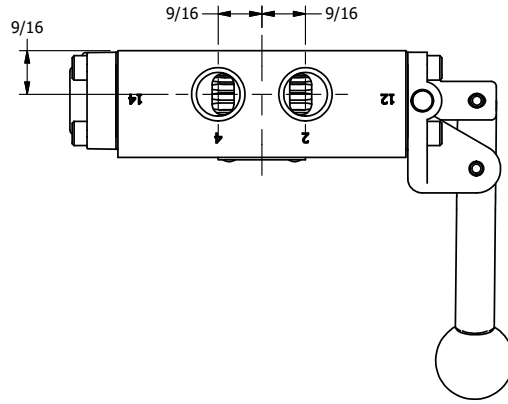

4

3

2

1

AAA
PRODUCTS
INTERNATIONAL

AAA PRODUCTS INTERNATIONAL
7114 Harry Hines Blvd
Dallas, TX 75235

TITLE: 3/8" SIDE PORT, LEVER, 3 POS,
SPR REGEN CTR, BNT LVR LFT,
HVY DTY, RED KNOB, LOCKOUT B

DRAWING NO.:
DIM_HY3DBLHJLO