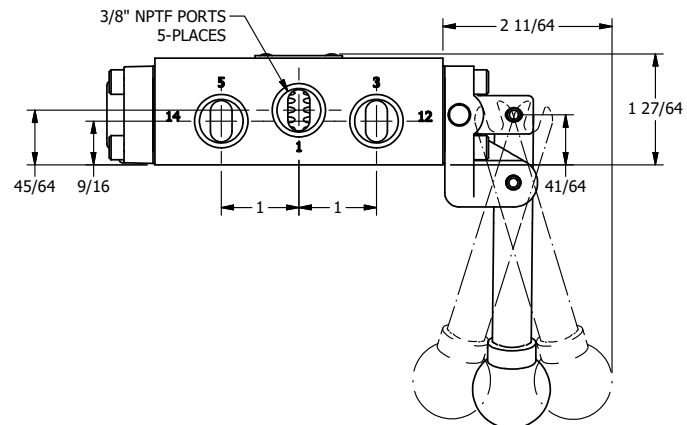

AAA
PRODUCTS
INTERNATIONAL

**AAA PRODUCTS
INTERNATIONAL**
7114 Harry Hines Blvd
Dallas, TX 75235

TITLE: 3/8" SIDE PORT, LEVER, 3 POS,
SPR REGEN CTR,
BNT LVR LFT, PINLOCK ABC, 90D LVR

DRAWING NO.:
DIM_HY3DBLET