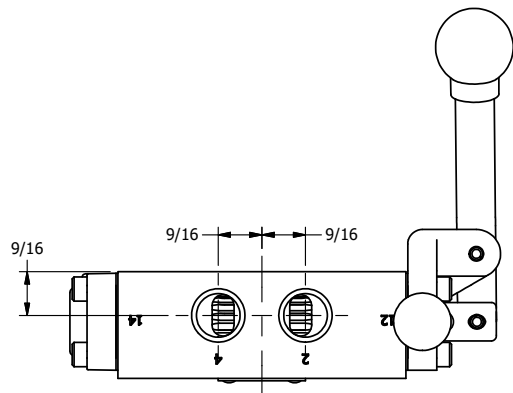

4

3

2

1

B

B

A

A

AAA
PRODUCTS
INTERNATIONAL

**AAA PRODUCTS
INTERNATIONAL**
7114 Harry Hines Blvd
Dallas, TX 75235

TITLE: 3/8" SIDE PORT, LEVER, 3 POS,
SPR REGEN CTR,
BNT LVR LFT, PINLOCK ABC, 90D LVR

DRAWING NO.:
DIM_HY3DBLET

4

3

2

1

THE INFORMATION CONTAINED WITHIN THIS DOCUMENT IS PROPRIETARY TO AAA PRODUCTS AND MAY NOT BE DISCLOSED WITHOUT PRIOR WRITTEN CONSENT