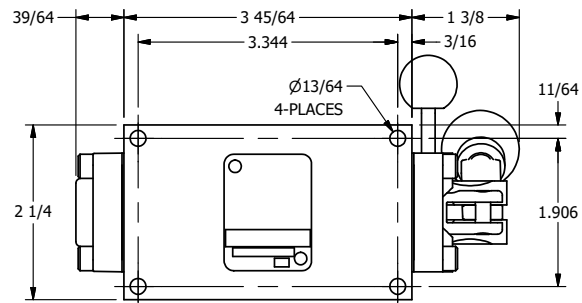

4

3

2

1

B

B

A

A

AAA
PRODUCTS
INTERNATIONAL

**AAA PRODUCTS
INTERNATIONAL**
7114 Harry Hines Blvd
Dallas, TX 75235

TITLE: 3/8" SIDE PORT, LEVER, 3 POS,
SPR REGEN CTR,
BNT LVR LFT, PINLOCK ABC, 90D LVR

DRAWING NO.:
DIM_HY3DBLET

4

3

2

1

THE INFORMATION CONTAINED WITHIN THIS DOCUMENT IS PROPRIETARY TO AAA PRODUCTS AND MAY NOT BE DISCLOSED WITHOUT PRIOR WRITTEN CONSENT