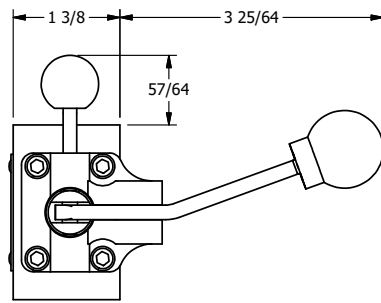

4

3

2

1

B

B

A

A

AAA
PRODUCTS
INTERNATIONAL

**AAA PRODUCTS
INTERNATIONAL**
7114 Harry Hines Blvd
Dallas, TX 75235

TITLE: 3/8" SIDE PORT, LEVER, 3 POS,
SPR REGEN CTR,
BNT LVR LFT, PINLOCK ABC, 90D LVR

DRAWING NO.:
DIM_HY3DBLET