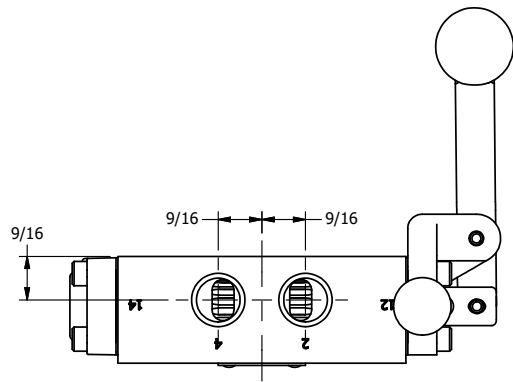

AAA
PRODUCTS
INTERNATIONAL

**AAA PRODUCTS
INTERNATIONAL**
7114 Harry Hines Blvd
Dallas, TX 75235

TITLE: 3/8" SIDE PORT, LEVER, 3 POS,
SPR REGEN CTR, BNT LVR LFT,
PINLOCK ABC, RED KNOB, 180D LVR

DRAWING NO.:
DIM_HY3DBLEJT