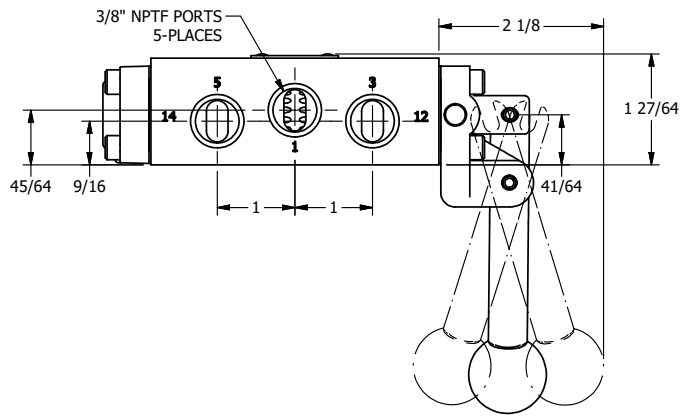

AAA
PRODUCTS
INTERNATIONAL

**AAA PRODUCTS
INTERNATIONAL**
7114 Harry Hines Blvd
Dallas, TX 75235

TITLE: 3/8" SIDE PORT, LEVER, 3 POS,
SPR REGEN CTR, BNT LVR LFT,
PINLOCK ABC, RED KNOB, 180D LVR

DRAWING NO.:
DIM_HY3DBLEJT