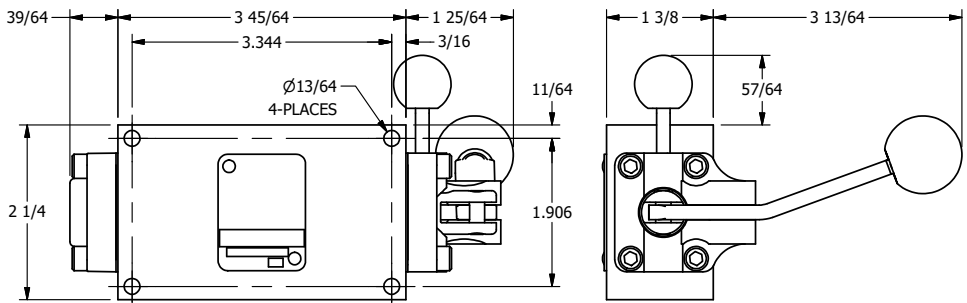

AAA
PRODUCTS
INTERNATIONAL

**AAA PRODUCTS
INTERNATIONAL**
7114 Harry Hines Blvd
Dallas, TX 75235

TITLE: 3/8" SIDE PORT, LEVER, 3 POS,
SPR REGEN CTR, BNT LVR LFT,
PINLOCK ABC, RED KNOB, 180D LVR

DRAWING NO.:
DIM_HY3DBLEJT