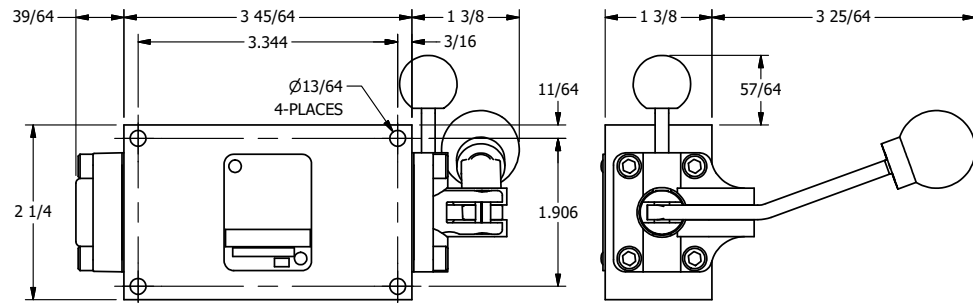

AAA
PRODUCTS
INTERNATIONAL

AAA PRODUCTS INTERNATIONAL
7114 Harry Hines Blvd
Dallas, TX 75235

TITLE: 3/8" SIDE PORT, LEVER, 3 POS,
SPR REGEN CTR, BNT LVR LFT,
PINLOCK ABC, HVY DTY, 180D LVR

DRAWING NO.:
DIM_HY3DBLEHT