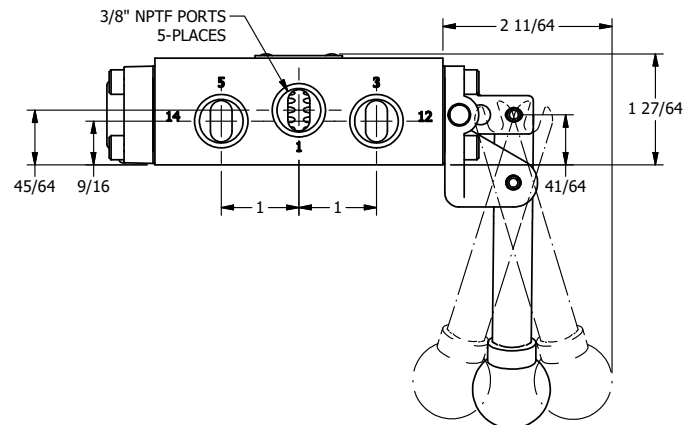

AAA
PRODUCTS
INTERNATIONAL

AAA PRODUCTS INTERNATIONAL
7114 Harry Hines Blvd
Dallas, TX 75235

TITLE: 3/8" SIDE PORT, LEVER, 3 POS,
SPR REGEN CTR, BNT LVR LFT,
PINLOCK ABC, HVY DTY, 180D LVR

DRAWING NO.:
DIM_HY3DBLEHT