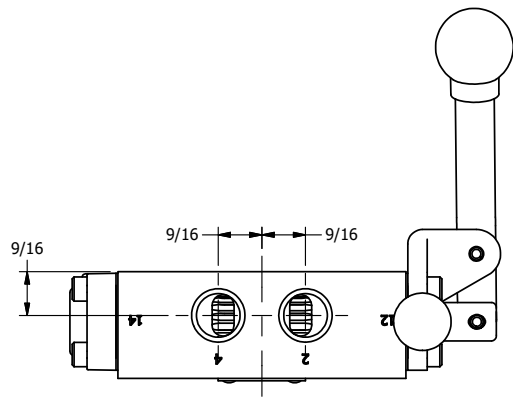

AAA
PRODUCTS
INTERNATIONAL

AAA PRODUCTS INTERNATIONAL
7114 Harry Hines Blvd
Dallas, TX 75235

TITLE: 3/8" SIDE PORT, LEVER, 3 POS,
SPR REGEN CTR, BNT LVR LFT,
PINLOCK ABC, HVY DTY, 180D LVR

DRAWING NO.:
DIM_HY3DBLEHT