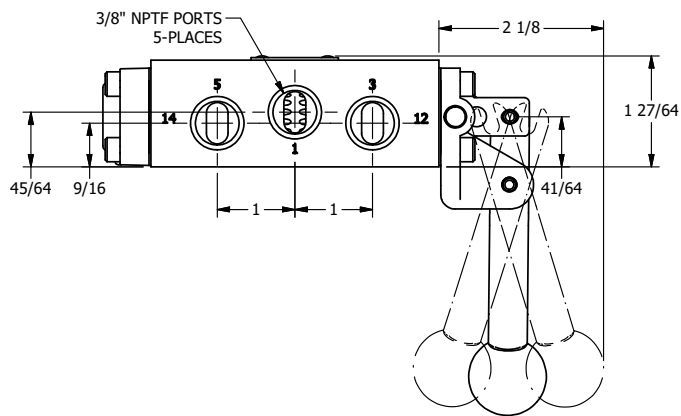

**AAA**  
PRODUCTS  
INTERNATIONAL

**AAA PRODUCTS INTERNATIONAL**  
7114 Harry Hines Blvd  
Dallas, TX 75235

TITLE: 3/8" SIDE PORT, LEVER, 3 POS,  
SPR REGEN CTR, BNT LVR LFT, HVY DTY  
PINLOCK ABC, RED KNOB, 180D LVR