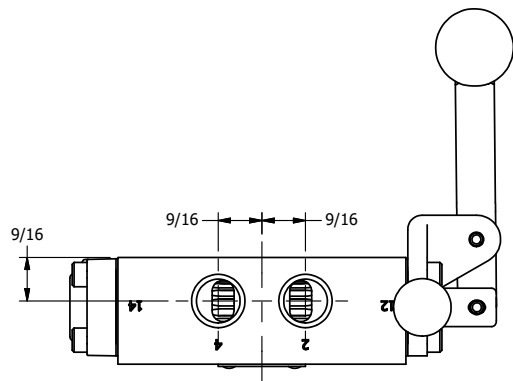

**AAA**  
PRODUCTS  
INTERNATIONAL

**AAA PRODUCTS INTERNATIONAL**  
7114 Harry Hines Blvd  
Dallas, TX 75235

TITLE: 3/8" SIDE PORT, LEVER, 3 POS,  
SPR REGEN CTR, BNT LVR LFT, HVY DTY  
PINLOCK ABC, RED KNOB, 180D LVR