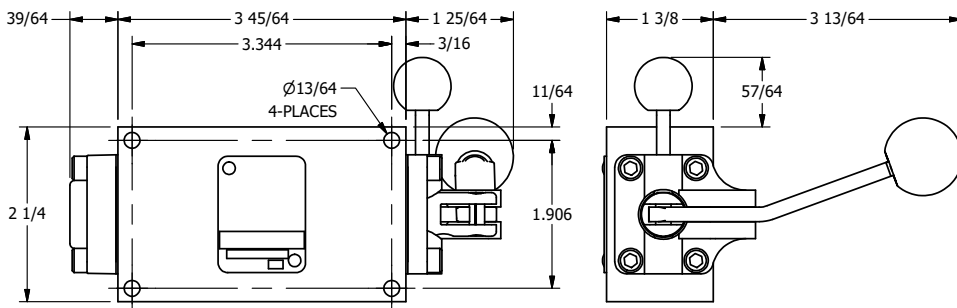

**AAA**  
PRODUCTS  
INTERNATIONAL

**AAA PRODUCTS INTERNATIONAL**  
7114 Harry Hines Blvd  
Dallas, TX 75235

TITLE: 3/8" SIDE PORT, LEVER, 3 POS,  
SPR REGEN CTR, BNT LVR LFT, HVY DTY  
PINLOCK ABC, RED KNOB, 180D LVR