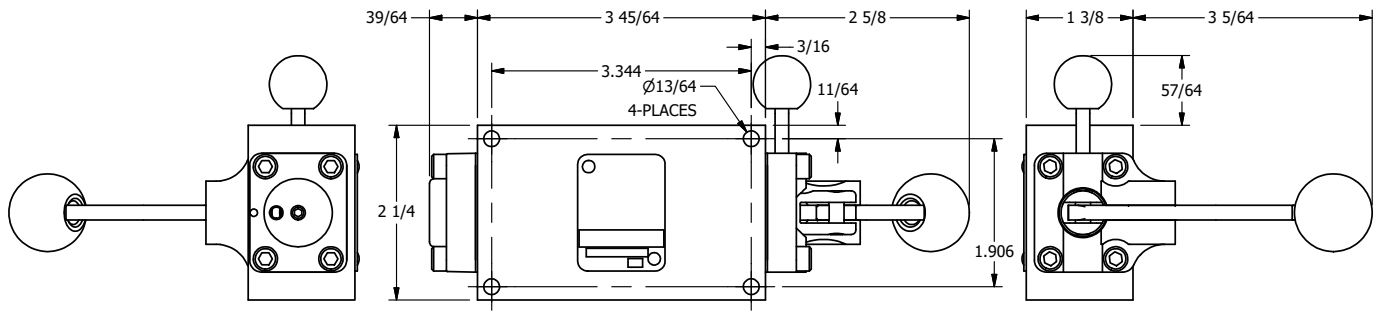

4

3

2

1

B

B

A

A

4

3

2

1

AAA
PRODUCTS
INTERNATIONAL

**AAA PRODUCTS
INTERNATIONAL**
7114 Harry Hines Blvd
Dallas, TX 75235

TITLE: 3/8" SIDE PORT, LEVER, 3 POS,
SPR CLSD CTR,
CURVED LVR, PINLOCK ABC, 90D LVR

DRAWING NO.:
DIM_HY3CEJT

THE INFORMATION CONTAINED WITHIN THIS DOCUMENT IS PROPRIETARY TO AAA PRODUCTS AND MAY NOT BE DISCLOSED WITHOUT PRIOR WRITTEN CONSENT