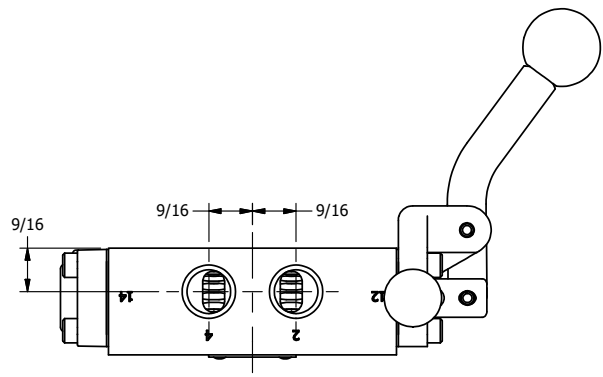

4

3

2

1

B

B

A

A

4

3

2

1

AAA
PRODUCTS
INTERNATIONAL

**AAA PRODUCTS
INTERNATIONAL**
7114 Harry Hines Blvd
Dallas, TX 75235

TITLE: 3/8" SIDE PORT, LEVER, 3 POS,
SPR CLSD CTR,
CURVED LVR, PINLOCK ABC, 90D LVR

DRAWING NO.:
DIM_HY3CEJT

THE INFORMATION CONTAINED WITHIN THIS DOCUMENT IS PROPRIETARY TO AAA PRODUCTS AND MAY NOT BE DISCLOSED WITHOUT PRIOR WRITTEN CONSENT