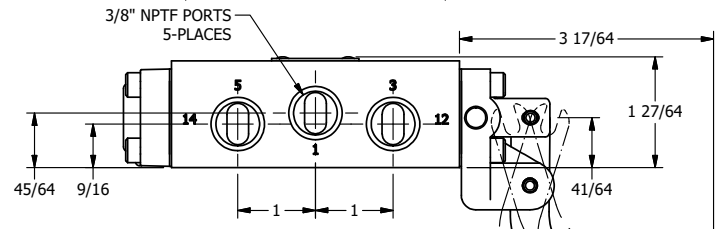

4

3

2

1

B

B

A

A

4

3

2

1

AAA
PRODUCTS
INTERNATIONAL

**AAA PRODUCTS
INTERNATIONAL**
7114 Harry Hines Blvd
Dallas, TX 75235

TITLE: 3/8" SIDE PORT, LEVER, 3 POS,
SPR CLSD CTR,
CURVED LVR, PINLOCK ABC, 90D LVR

DRAWING NO.:
DIM_HY3CEJT

THE INFORMATION CONTAINED WITHIN THIS DOCUMENT IS PROPRIETARY TO AAA PRODUCTS AND MAY NOT BE DISCLOSED WITHOUT PRIOR WRITTEN CONSENT