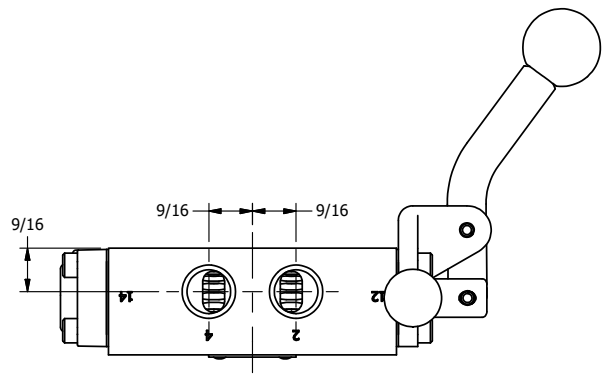

4

3

2

1

B

B

A

A

4

3

2

1

AAA PRODUCTS INTERNATIONAL
7114 Harry Hines Blvd
Dallas, TX 75235

TITLE: 3/8" SIDE PORT, LEVER, 3 POS,
SPR CLSD CTR, CURVED LVR, HVY DTY,
PINLOCK ABC, RED KNOB, 180D LVR

DRAWING NO.:
DIM_HY3CEHJT

THE INFORMATION CONTAINED WITHIN THIS DOCUMENT IS PROPRIETARY TO AAA PRODUCTS AND MAY NOT BE DISCLOSED WITHOUT PRIOR WRITTEN CONSENT