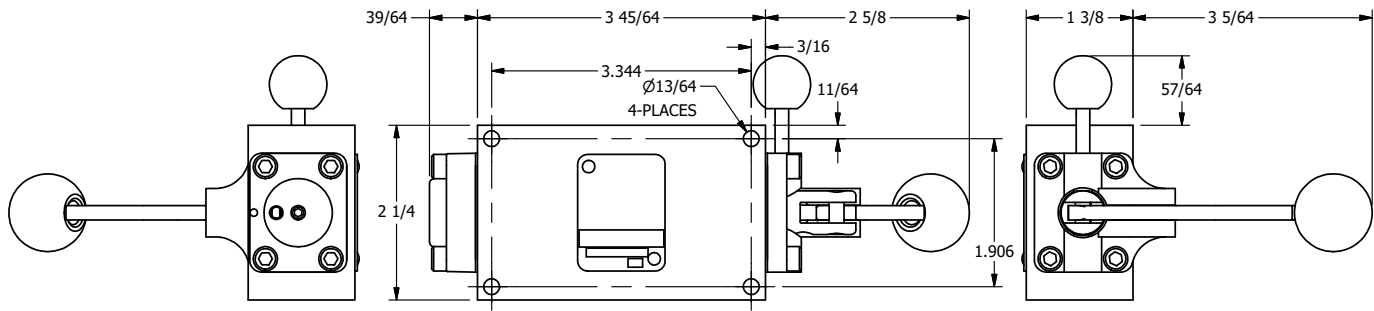

4

3

2

1

B

B

A

A

4

3

2

1

AAA PRODUCTS INTERNATIONAL
7114 Harry Hines Blvd
Dallas, TX 75235

TITLE: 3/8" SIDE PORT, LEVER, 3 POS,
SPR CLSD CTR, CURVED LVR, HVY DTY,
PINLOCK ABC, RED KNOB, 180D LVR

DRAWING NO.:
DIM_HY3CEHJT

THE INFORMATION CONTAINED WITHIN THIS DOCUMENT IS PROPRIETARY TO AAA PRODUCTS AND MAY NOT BE DISCLOSED WITHOUT PRIOR WRITTEN CONSENT