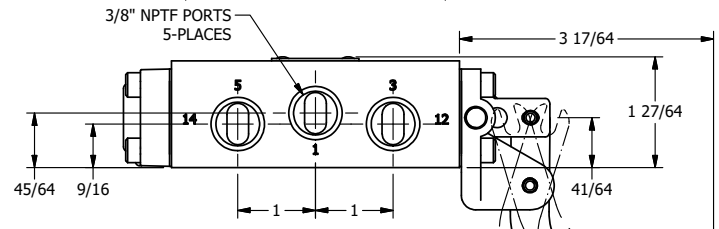

4

3

2

1

B

B

A

A

4

3

2

1

AAA PRODUCTS INTERNATIONAL
7114 Harry Hines Blvd
Dallas, TX 75235

TITLE: 3/8" SIDE PORT, LEVER, 3 POS,
SPR CLSD CTR, CURVED LVR, HVY DTY,
PINLOCK ABC, RED KNOB, 180D LVR

DRAWING NO.:
DIM_HY3CEHJT

THE INFORMATION CONTAINED WITHIN THIS DOCUMENT IS PROPRIETARY TO AAA PRODUCTS AND MAY NOT BE DISCLOSED WITHOUT PRIOR WRITTEN CONSENT