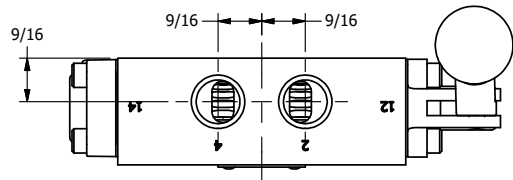

4

3

2

1

4

3

2

1

**AAA**  
PRODUCTS  
INTERNATIONAL

**AAA PRODUCTS  
INTERNATIONAL**  
7114 Harry Hines Blvd  
Dallas, TX 75235

TITLE: 3/8" SIDE PORT, LEVER, 3 POS,  
SPR CLSD CTR,  
BENT LVR RT, 90D LVR

DRAWING NO.:  
DIM\_HY3BRR