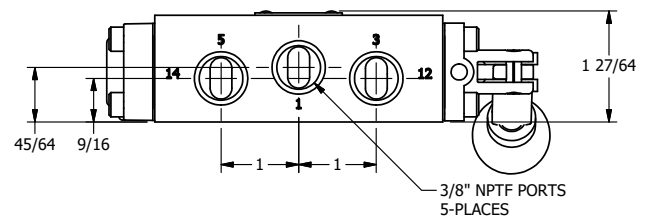

4

3

2

1

4

3

2

1

AAA
PRODUCTS
INTERNATIONAL

**AAA PRODUCTS
INTERNATIONAL**
7114 Harry Hines Blvd
Dallas, TX 75235

TITLE: 3/8" SIDE PORT, LEVER, 3 POS,
SPR CLSD CTR,
BENT LVR RT, 90D LVR

DRAWING NO.:
DIM_HY3BRR

THE INFORMATION CONTAINED WITHIN THIS DOCUMENT IS PROPRIETARY TO AAA PRODUCTS AND MAY NOT BE DISCLOSED WITHOUT PRIOR WRITTEN CONSENT