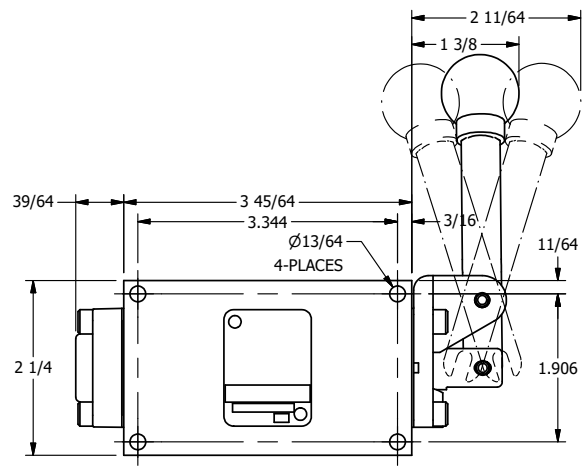

4

3

2

1

4

3

2

1

**AAA**  
PRODUCTS  
INTERNATIONAL

**AAA PRODUCTS  
INTERNATIONAL**  
7114 Harry Hines Blvd  
Dallas, TX 75235

TITLE: 3/8" SIDE PORT, LEVER, 3 POS,  
SPR CLSD CTR,  
BENT LVR RT, 90D LVR

DRAWING NO.:  
DIM\_HY3BRR