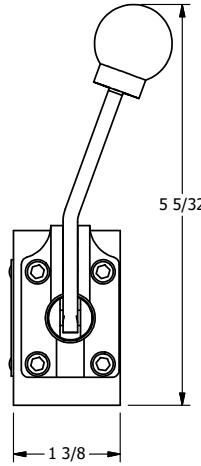

4

3

2

1

4

3

2

1

**AAA**  
PRODUCTS  
INTERNATIONAL

**AAA PRODUCTS  
INTERNATIONAL**  
7114 Harry Hines Blvd  
Dallas, TX 75235

TITLE: 3/8" SIDE PORT, LEVER, 3 POS,  
SPR CLSD CTR,  
BENT LVR RT, 90D LVR

DRAWING NO.:  
DIM\_HY3BRR