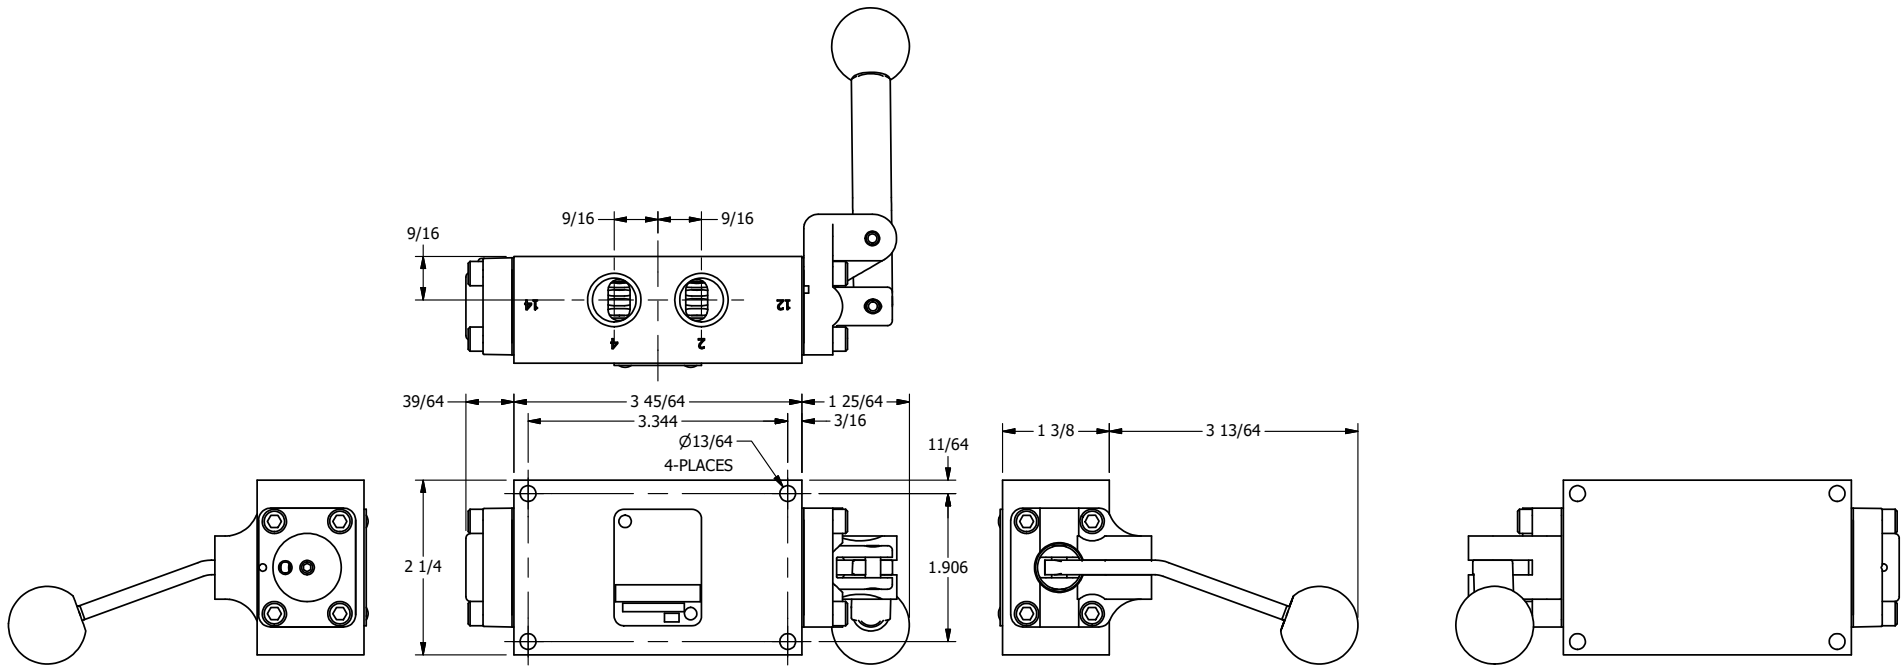

4

3

2

1

B

B

A

A

AAA
PRODUCTS
INTERNATIONAL

**AAA PRODUCTS
INTERNATIONAL**
7114 Harry Hines Blvd
Dallas, TX 75235

TITLE: 3/8" SIDE PORT, LEVER, 3 POS,
SPR CLSD CTR,
BNT LVR RT, RED KNOB, 180D LVR

DRAWING NO.:
DIM_HY3BRJT

4

3

2

1

THE INFORMATION CONTAINED WITHIN THIS DOCUMENT IS PROPRIETARY TO AAA PRODUCTS AND MAY NOT BE DISCLOSED WITHOUT PRIOR WRITTEN CONSENT