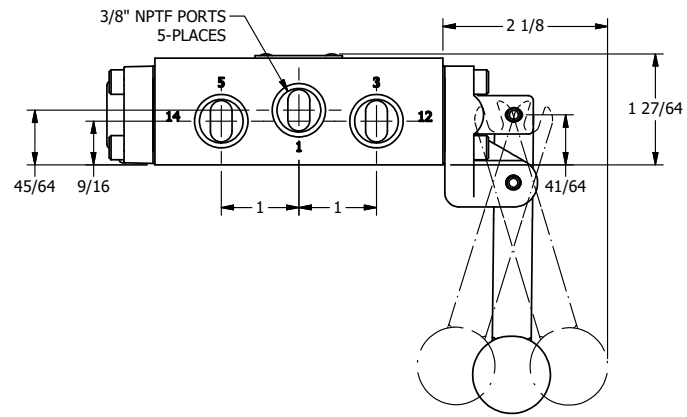

AAA
PRODUCTS
INTERNATIONAL

**AAA PRODUCTS
INTERNATIONAL**
7114 Harry Hines Blvd
Dallas, TX 75235

TITLE: 3/8" SIDE PORT, LEVER, 3 POS,
SPR CLSD CTR,
BNT LVR RT, RED KNOB, 180D LVR

DRAWING NO.:
DIM_HY3BRJT