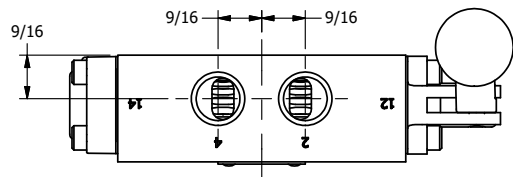

4

3

2

1

AAA
PRODUCTS
INTERNATIONAL

**AAA PRODUCTS
INTERNATIONAL**
7114 Harry Hines Blvd
Dallas, TX 75235

TITLE: 3/8" SIDE PORT, LEVER, 3 POS,
SPR CLSD CTR,
BNT LVR RT, RED KNOB, 90D LVR

DRAWING NO.:
DIM_HY3BRJR