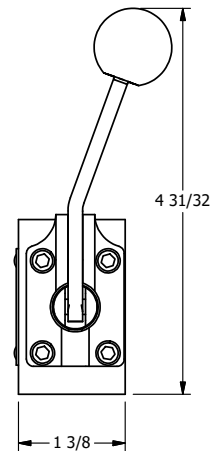

4

3

2

1

AAA
PRODUCTS
INTERNATIONAL

**AAA PRODUCTS
INTERNATIONAL**
7114 Harry Hines Blvd
Dallas, TX 75235

TITLE: 3/8" SIDE PORT, LEVER, 3 POS,
SPR CLSD CTR,
BNT LVR RT, RED KNOB, 90D LVR

DRAWING NO.:
DIM_HY3BRJR