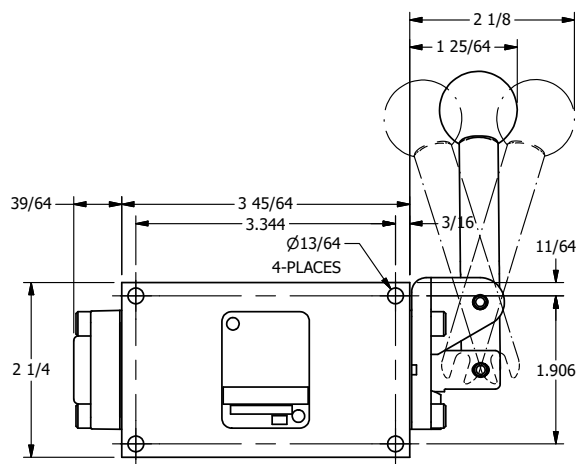

4

3

2

1

AAA
PRODUCTS
INTERNATIONAL

**AAA PRODUCTS
INTERNATIONAL**
7114 Harry Hines Blvd
Dallas, TX 75235

TITLE: 3/8" SIDE PORT, LEVER, 3 POS,
SPR CLSD CTR,
BNT LVR RT, RED KNOB, 90D LVR

DRAWING NO.:
DIM_HY3BRJR