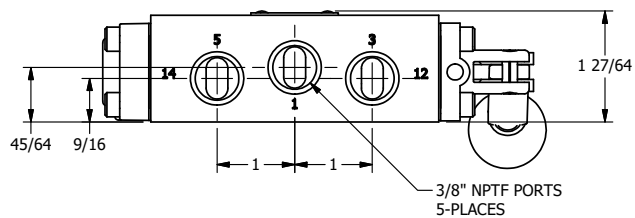

4

3

2

1

AAA
PRODUCTS
INTERNATIONAL

**AAA PRODUCTS
INTERNATIONAL**
7114 Harry Hines Blvd
Dallas, TX 75235

TITLE: 3/8" SIDE PORT, LEVER, 3 POS,
SPR CLSD CTR,
BNT LVR RT, RED KNOB, 90D LVR

DRAWING NO.:
DIM_HY3BRJR