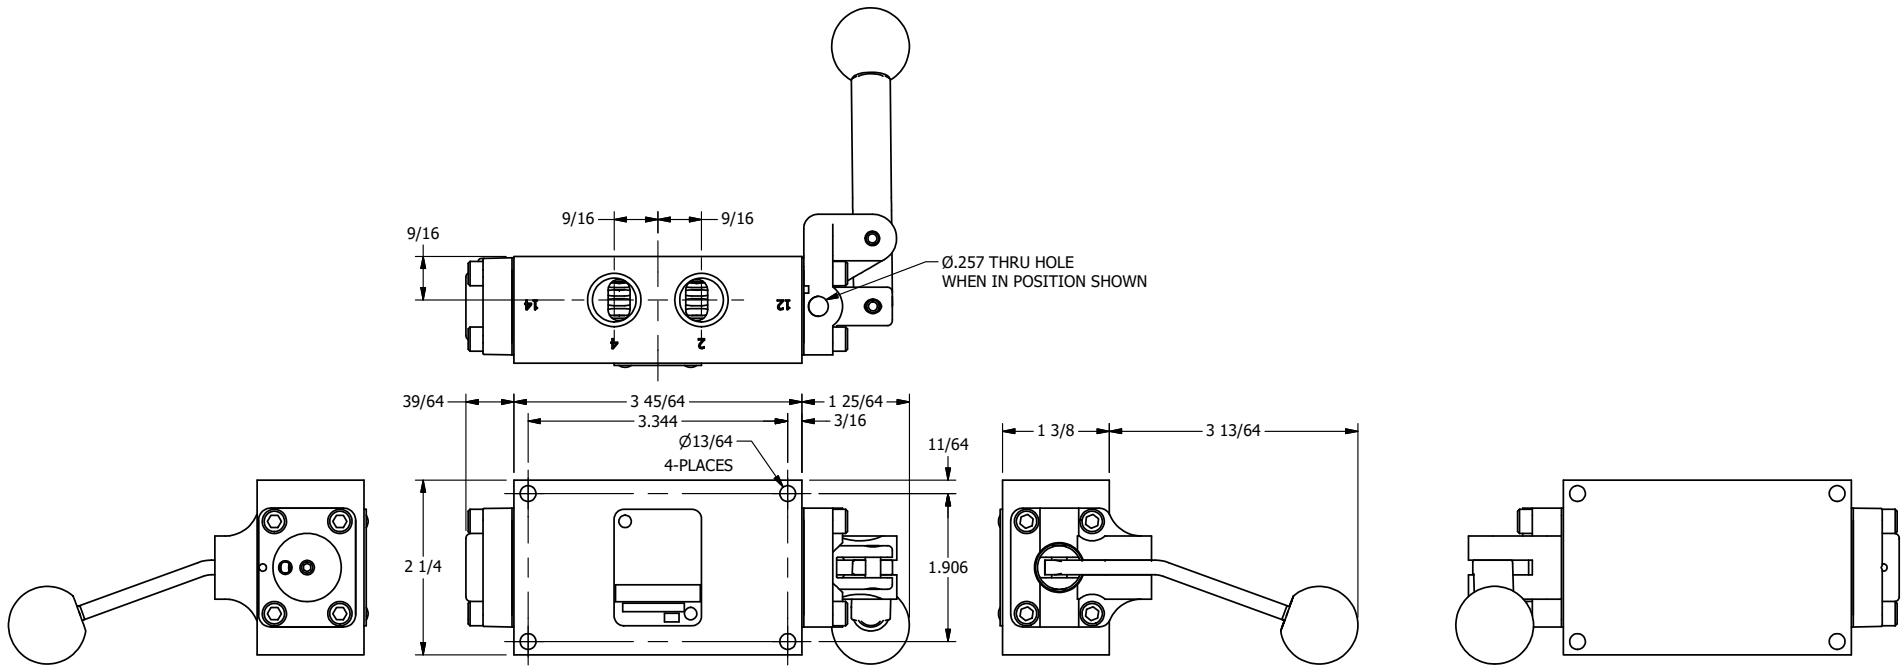

4

3

2

1

B

B

A

A

4

3

2

1

A

A

AAA
PRODUCTS
INTERNATIONAL

**AAA PRODUCTS
INTERNATIONAL**
7114 Harry Hines Blvd
Dallas, TX 75235

TITLE: 3/8" SIDE PORT, LEVER, 3 POS,
SPR CLSD CTR, BNT LVR RT,
RED KNOB, LOCKOUT B, 180D LVR

DRAWING NO.:
DIM_HY3BRJLOT

THE INFORMATION CONTAINED WITHIN THIS DOCUMENT IS PROPRIETARY TO AAA PRODUCTS AND MAY NOT BE DISCLOSED WITHOUT PRIOR WRITTEN CONSENT