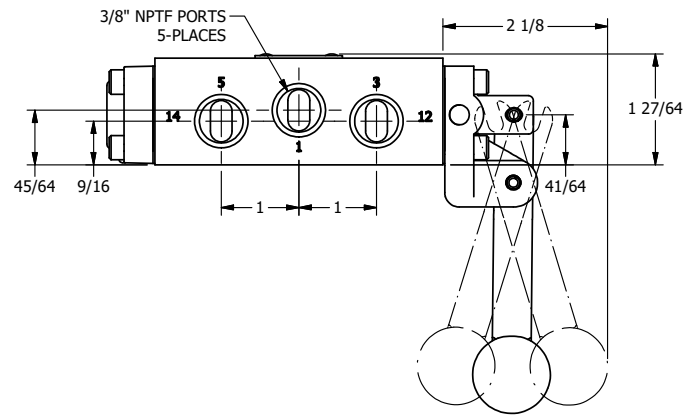

4

3

2

1

A

A

AAA
PRODUCTS
INTERNATIONAL

**AAA PRODUCTS
INTERNATIONAL**
7114 Harry Hines Blvd
Dallas, TX 75235

TITLE: 3/8" SIDE PORT, LEVER, 3 POS,
SPR CLSD CTR, BNT LVR RT,
RED KNOB, LOCKOUT B, 180D LVR

DRAWING NO.:
DIM_HY3BRJLOT

THE INFORMATION CONTAINED WITHIN THIS DOCUMENT IS PROPRIETARY TO AAA PRODUCTS AND MAY NOT BE DISCLOSED WITHOUT PRIOR WRITTEN CONSENT