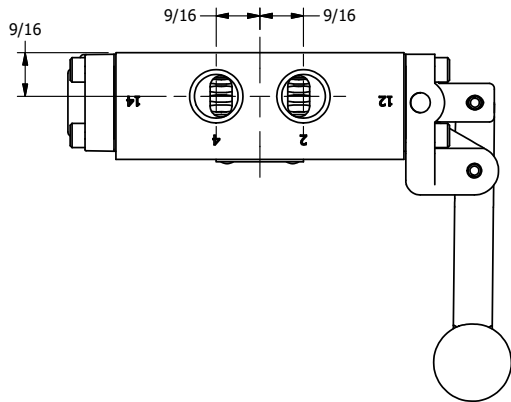

4

3

2

1

**AAA**  
PRODUCTS  
INTERNATIONAL

**AAA PRODUCTS  
INTERNATIONAL**  
7114 Harry Hines Blvd  
Dallas, TX 75235

TITLE: 3/8" SIDE PORT, LEVER, 3 POS,  
SPR CLSD CTR,  
BNT LVR RT, RED KNOB, LOCKOUT B

DRAWING NO.:  
DIM\_HY3BRJLO