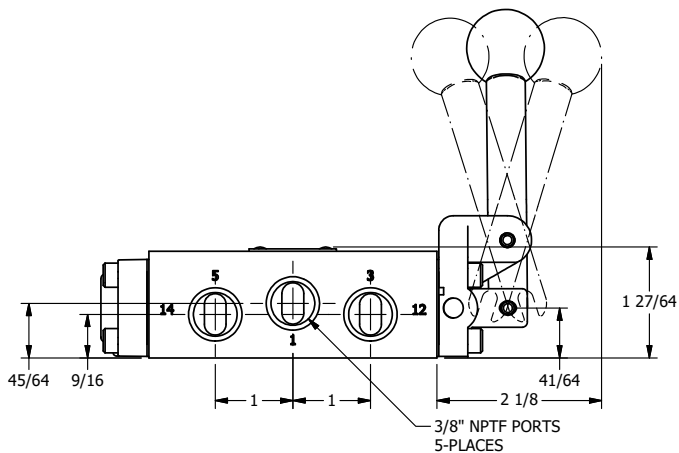

4

3

2

1

**AAA**  
PRODUCTS  
INTERNATIONAL

**AAA PRODUCTS  
INTERNATIONAL**  
7114 Harry Hines Blvd  
Dallas, TX 75235

TITLE: 3/8" SIDE PORT, LEVER, 3 POS,  
SPR CLSD CTR,  
BNT LVR RT, RED KNOB, LOCKOUT B

DRAWING NO.:  
DIM\_HY3BRJLO