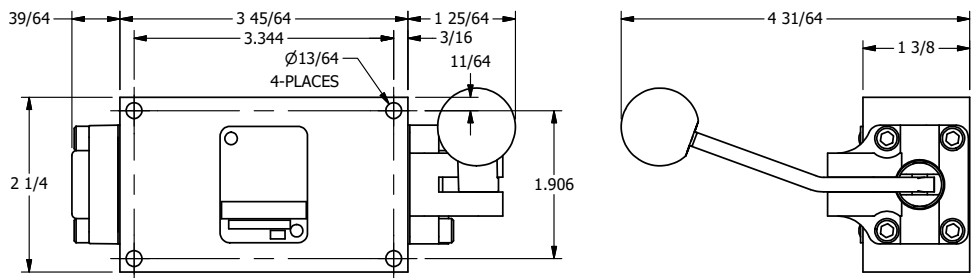

4

3

2

1

**AAA**  
PRODUCTS  
INTERNATIONAL

**AAA PRODUCTS  
INTERNATIONAL**  
7114 Harry Hines Blvd  
Dallas, TX 75235

TITLE: 3/8" SIDE PORT, LEVER, 3 POS,  
SPR CLSD CTR,  
BNT LVR RT, RED KNOB, LOCKOUT B

DRAWING NO.:  
DIM\_HY3BRJLO