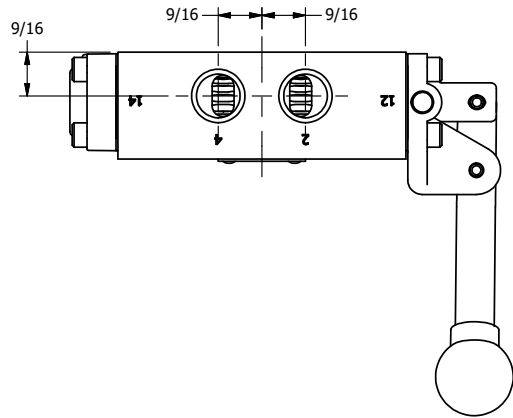

4

3

2

1

AAA
PRODUCTS
INTERNATIONAL

**AAA PRODUCTS
INTERNATIONAL**
7114 Harry Hines Blvd
Dallas, TX 75235

TITLE: $\frac{3}{8}$ " SIDE PORT, LEVER, 3 POS,
SPR CLSD CTR,
BNT LVR RT, HVY DTY, LOCKOUT B

DRAWING NO.:
DIM_HY3BRHLO