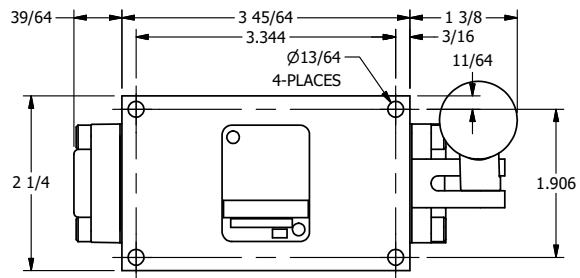

4

3

2

1

AAA
PRODUCTS
INTERNATIONAL

**AAA PRODUCTS
INTERNATIONAL**
7114 Harry Hines Blvd
Dallas, TX 75235

TITLE: $\frac{3}{8}$ " SIDE PORT, LEVER, 3 POS,
SPR CLSD CTR,
BNT LVR RT, HVY DTY, LOCKOUT B

DRAWING NO.:
DIM_HY3BRHLO