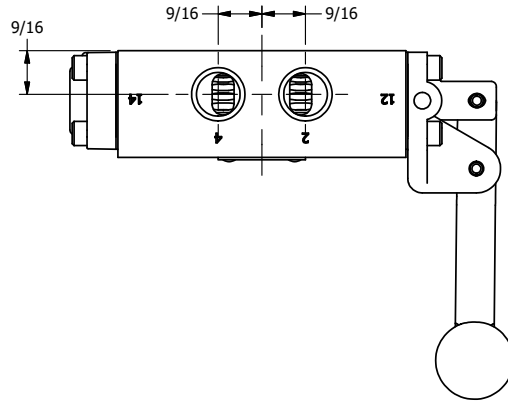

4

3

2

1

AAA
PRODUCTS
INTERNATIONAL

**AAA PRODUCTS
INTERNATIONAL**
7114 Harry Hines Blvd
Dallas, TX 75235

TITLE: 3/8" SIDE PORT, LEVER, 3 POS,
SPR CLSD CTR,
BNT LVR RT, HVY DRY, RED KNOB

DRAWING NO.:
DIM_HY3BRHJ