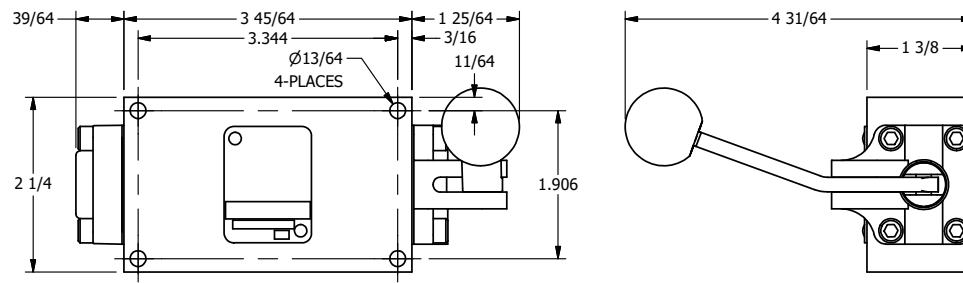

4

3

2

1

AAA
PRODUCTS
INTERNATIONAL

**AAA PRODUCTS
INTERNATIONAL**
7114 Harry Hines Blvd
Dallas, TX 75235

TITLE: 3/8" SIDE PORT, LEVER, 3 POS,
SPR CLSD CTR,
BNT LVR RT, HVY DRY, RED KNOB

DRAWING NO.:
DIM_HY3BRHJ