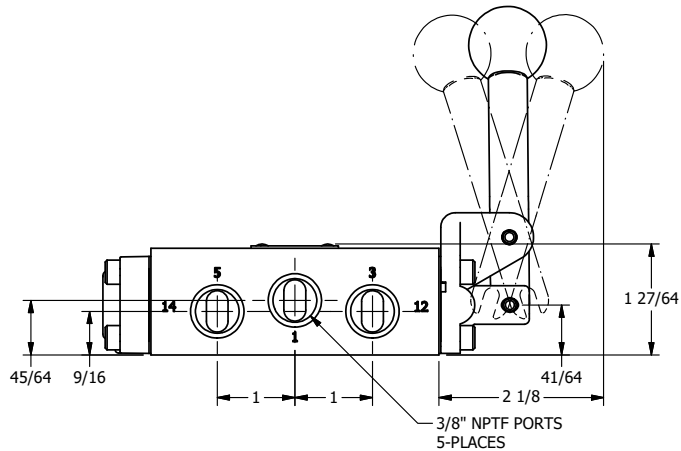

4

3

2

1

AAA
PRODUCTS
INTERNATIONAL

**AAA PRODUCTS
INTERNATIONAL**
7114 Harry Hines Blvd
Dallas, TX 75235

TITLE: 3/8" SIDE PORT, LEVER, 3 POS,
SPR CLSD CTR,
BNT LVR RT, HVY DRY, RED KNOB

DRAWING NO.:
DIM_HY3BRHJ