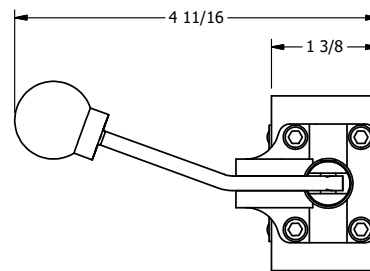

4

3

2

1

AAA
PRODUCTS
INTERNATIONAL

**AAA PRODUCTS
INTERNATIONAL**
7114 Harry Hines Blvd
Dallas, TX 75235

TITLE: 3/8" SIDE PORT, LEVER, 3 POS,
SPR CLSD CTR,
BENT LVR RT, HVY DTY

DRAWING NO.:
DIM_HY3BRH