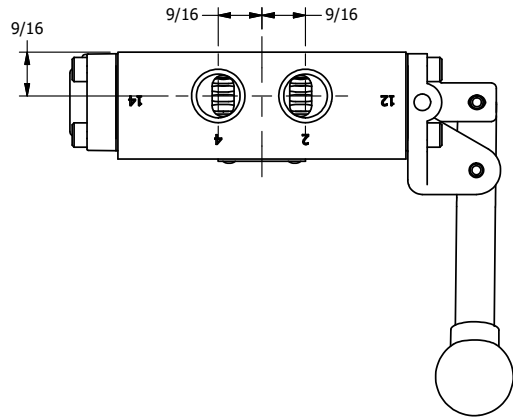

4

3

2

1

AAA
PRODUCTS
INTERNATIONAL

**AAA PRODUCTS
INTERNATIONAL**
7114 Harry Hines Blvd
Dallas, TX 75235

TITLE: 3/8" SIDE PORT, LEVER, 3 POS,
SPR CLSD CTR,
BENT LVR RT, HVY DTY

DRAWING NO.:
DIM_HY3BRH