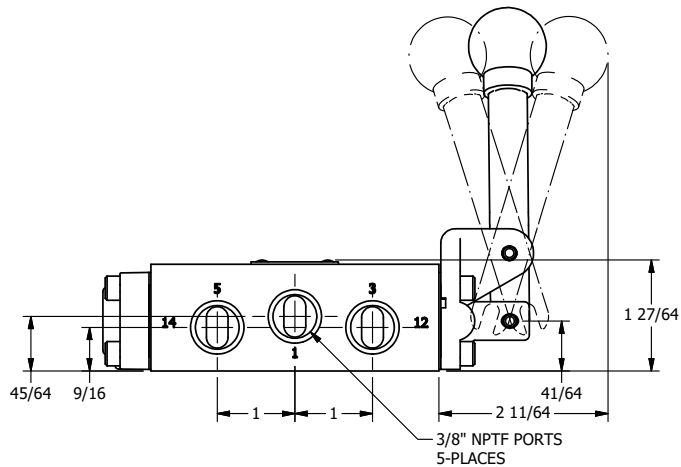

4

3

2

1

AAA
PRODUCTS
INTERNATIONAL

**AAA PRODUCTS
INTERNATIONAL**
7114 Harry Hines Blvd
Dallas, TX 75235

TITLE: 3/8" SIDE PORT, LEVER, 3 POS,
SPR CLSD CTR,
BENT LVR RT, HVY DTY

DRAWING NO.:
DIM_HY3BRH