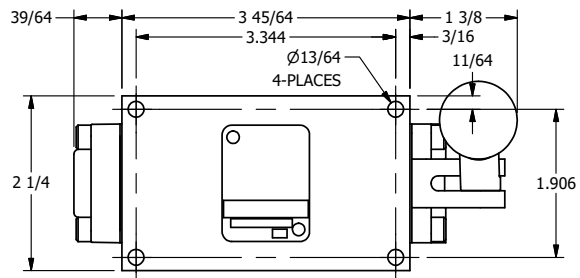

4

3

2

1

AAA
PRODUCTS
INTERNATIONAL

**AAA PRODUCTS
INTERNATIONAL**
7114 Harry Hines Blvd
Dallas, TX 75235

TITLE: 3/8" SIDE PORT, LEVER, 3 POS,
SPR CLSD CTR,
BENT LVR RT, HVY DTY

DRAWING NO.:
DIM_HY3BRH