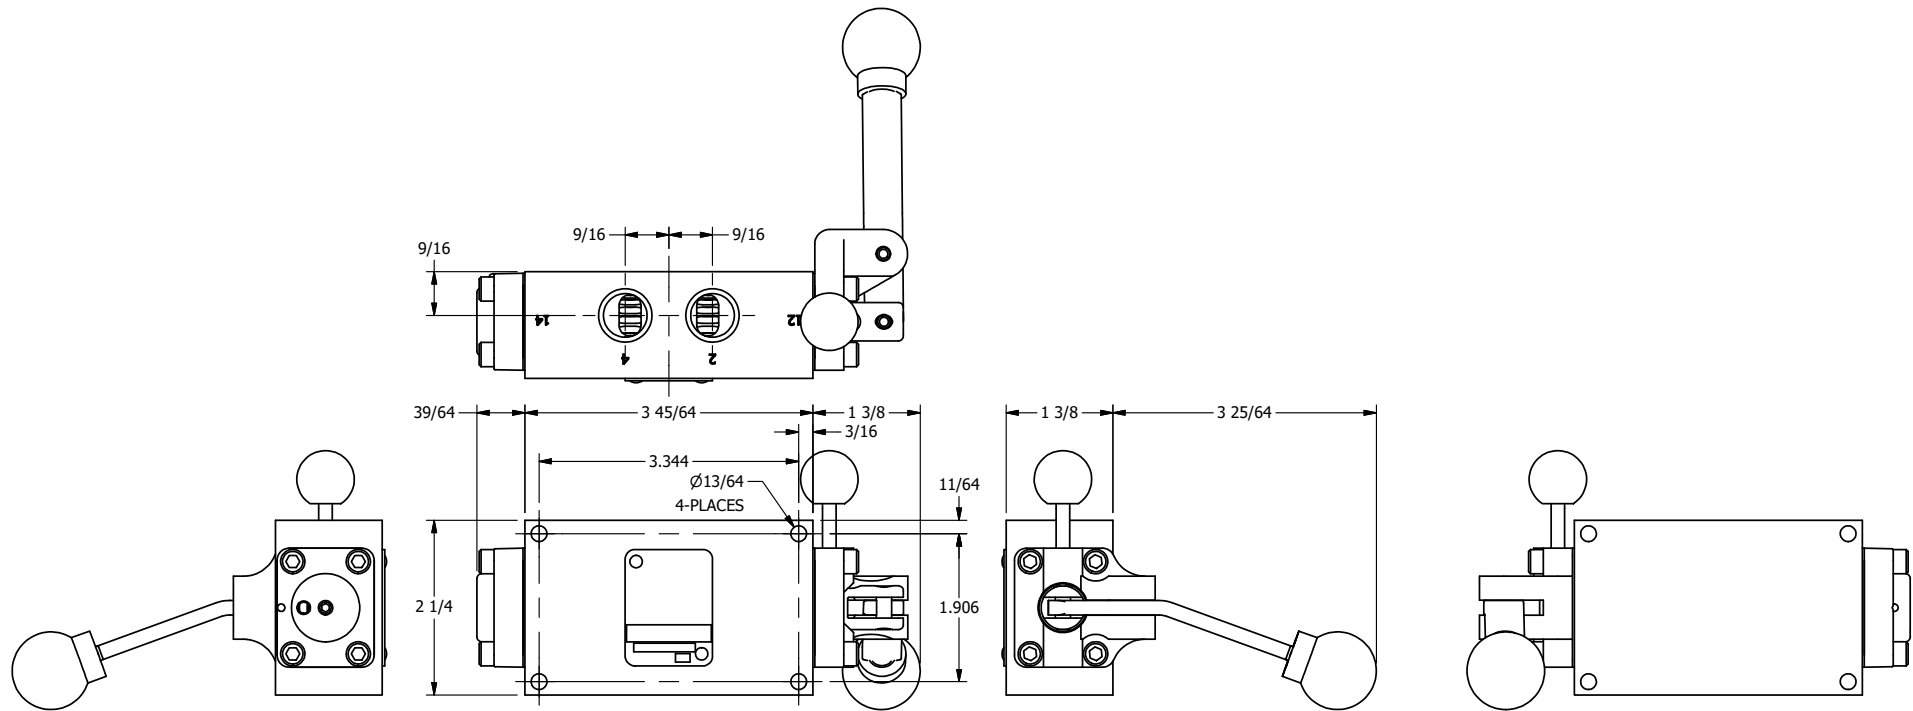

4

3

2

1

B

B

A

A

AAA
PRODUCTS
INTERNATIONAL

**AAA PRODUCTS
INTERNATIONAL**
7114 Harry Hines Blvd
Dallas, TX 75235

TITLE: 3/8" SIDE PORT, LEVER, 3 POS,
SPR CLSD CTR,
BNT LVR RT, PINLOCK ABC, 180D LVR

DRAWING NO.:
DIM_HY3BRET

4

3

2

1

THE INFORMATION CONTAINED WITHIN THIS DOCUMENT IS PROPRIETARY TO AAA PRODUCTS AND MAY NOT BE DISCLOSED WITHOUT PRIOR WRITTEN CONSENT