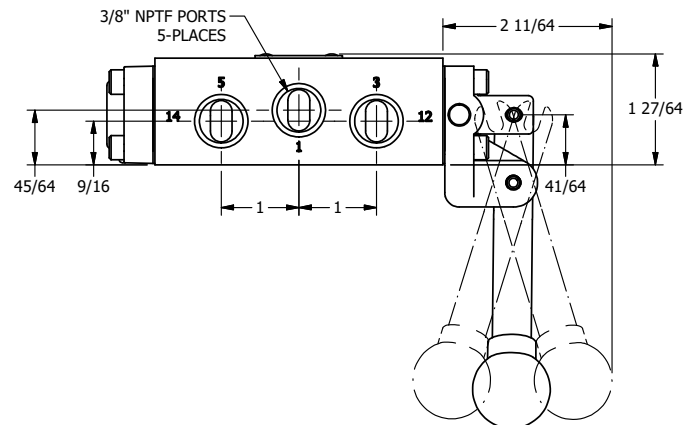

**AAA**  
PRODUCTS  
INTERNATIONAL

**AAA PRODUCTS  
INTERNATIONAL**  
7114 Harry Hines Blvd  
Dallas, TX 75235

TITLE: 3/8" SIDE PORT, LEVER, 3 POS,  
SPR CLSD CTR,  
BNT LVR RT, PINLOCK ABC, 180D LVR

DRAWING NO.:  
DIM\_HY3BRET