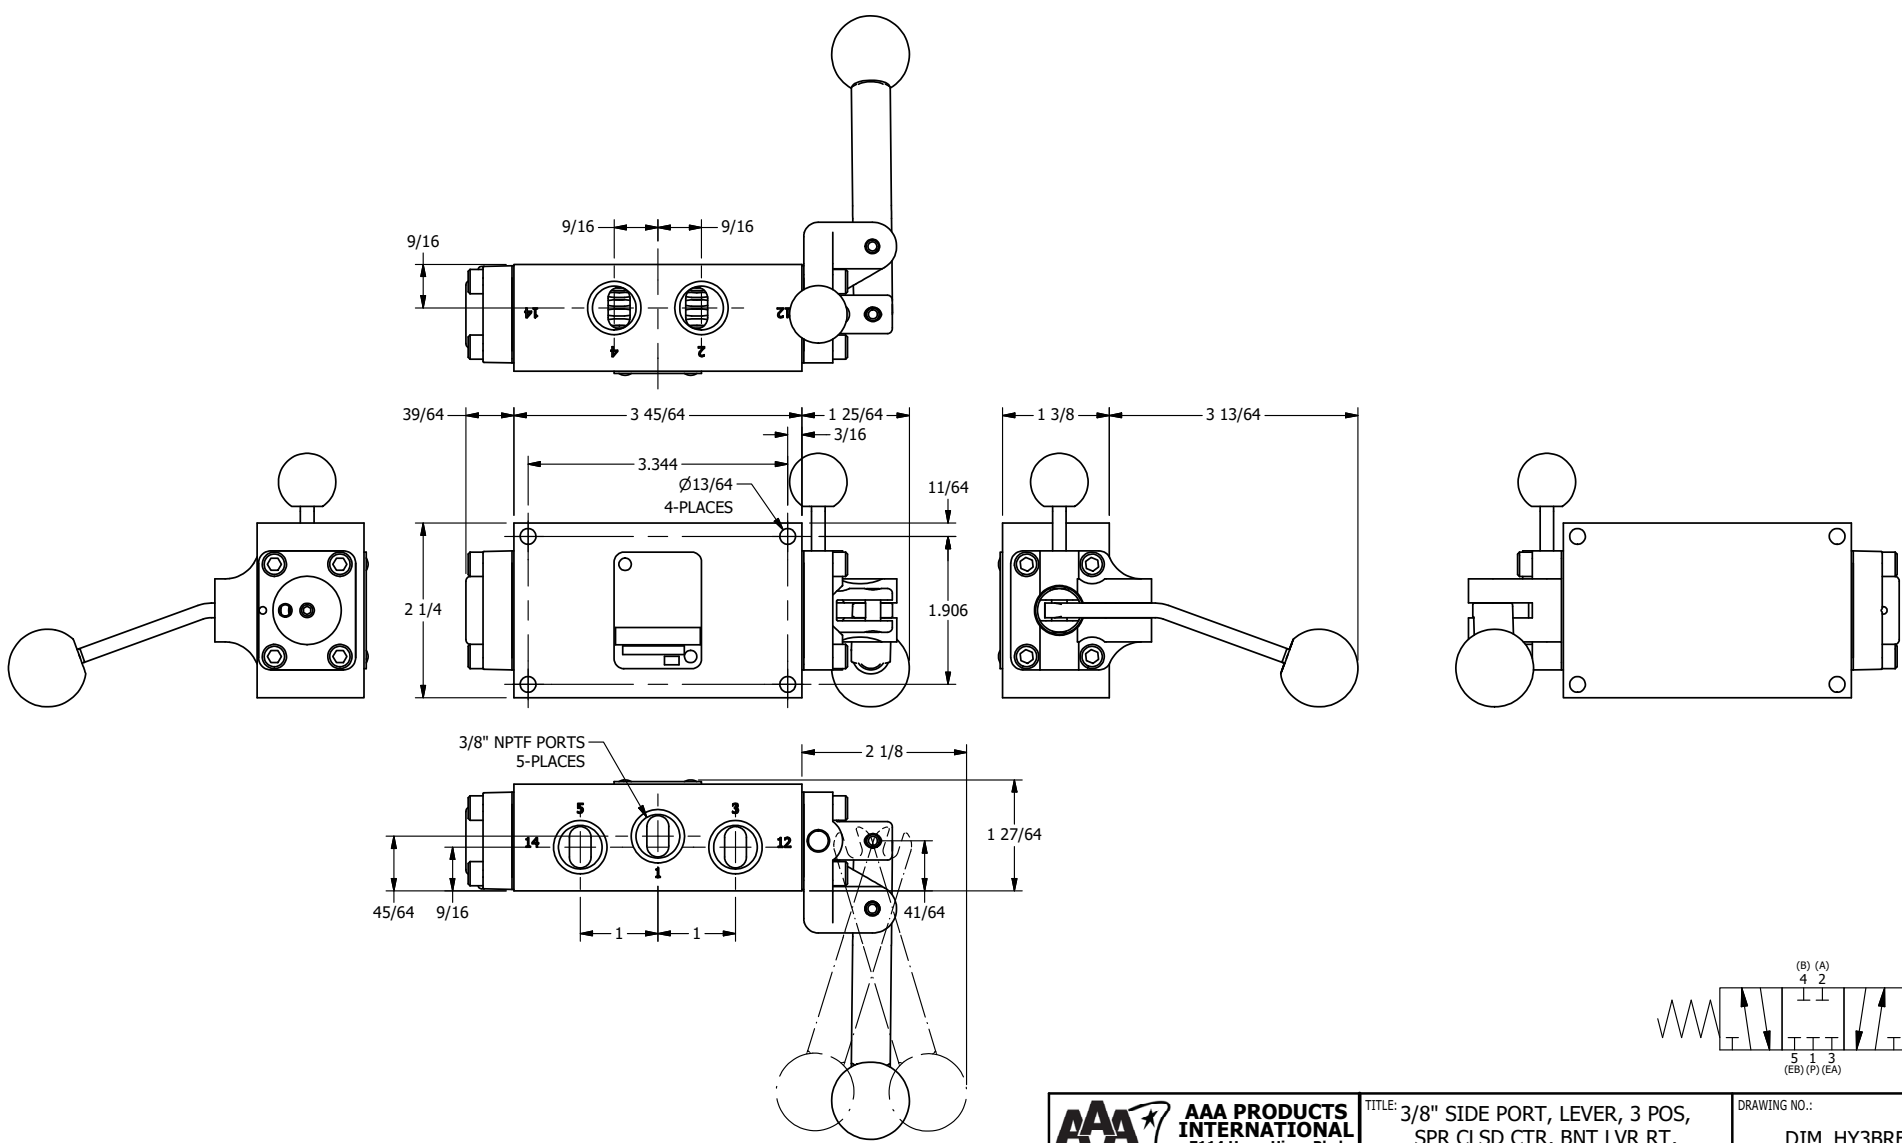

AAA
PRODUCTS
INTERNATIONAL

**AAA PRODUCTS
INTERNATIONAL**
7114 Harry Hines Blvd
Dallas, TX 75235

TITLE: 3/8" SIDE PORT, LEVER, 3 POS,
SPR CLSD CTR, BNT LVR RT,
PINLOCK ABC, RED KNOB, 180D LVR

DRAWING NO.:
DIM_HY3BREJT