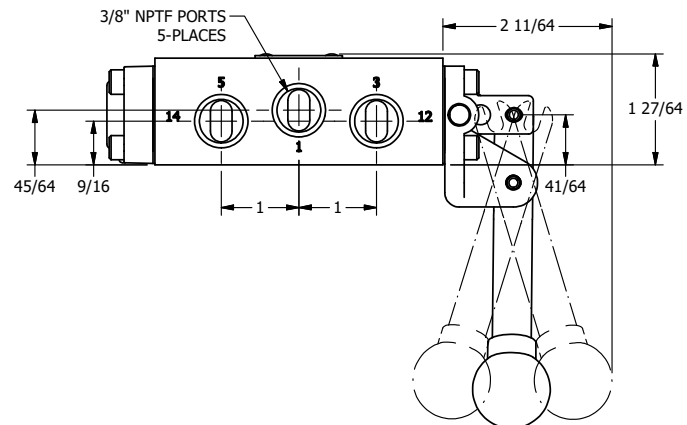

**AAA**  
PRODUCTS  
INTERNATIONAL

**AAA PRODUCTS  
INTERNATIONAL**  
7114 Harry Hines Blvd  
Dallas, TX 75235

TITLE: 3/8" SIDE PORT, LEVER, 3 POS,  
SPR CLSD CTR, BNT LVR RT,  
PINLOCK ABC, HVY DTY, 180D LVR