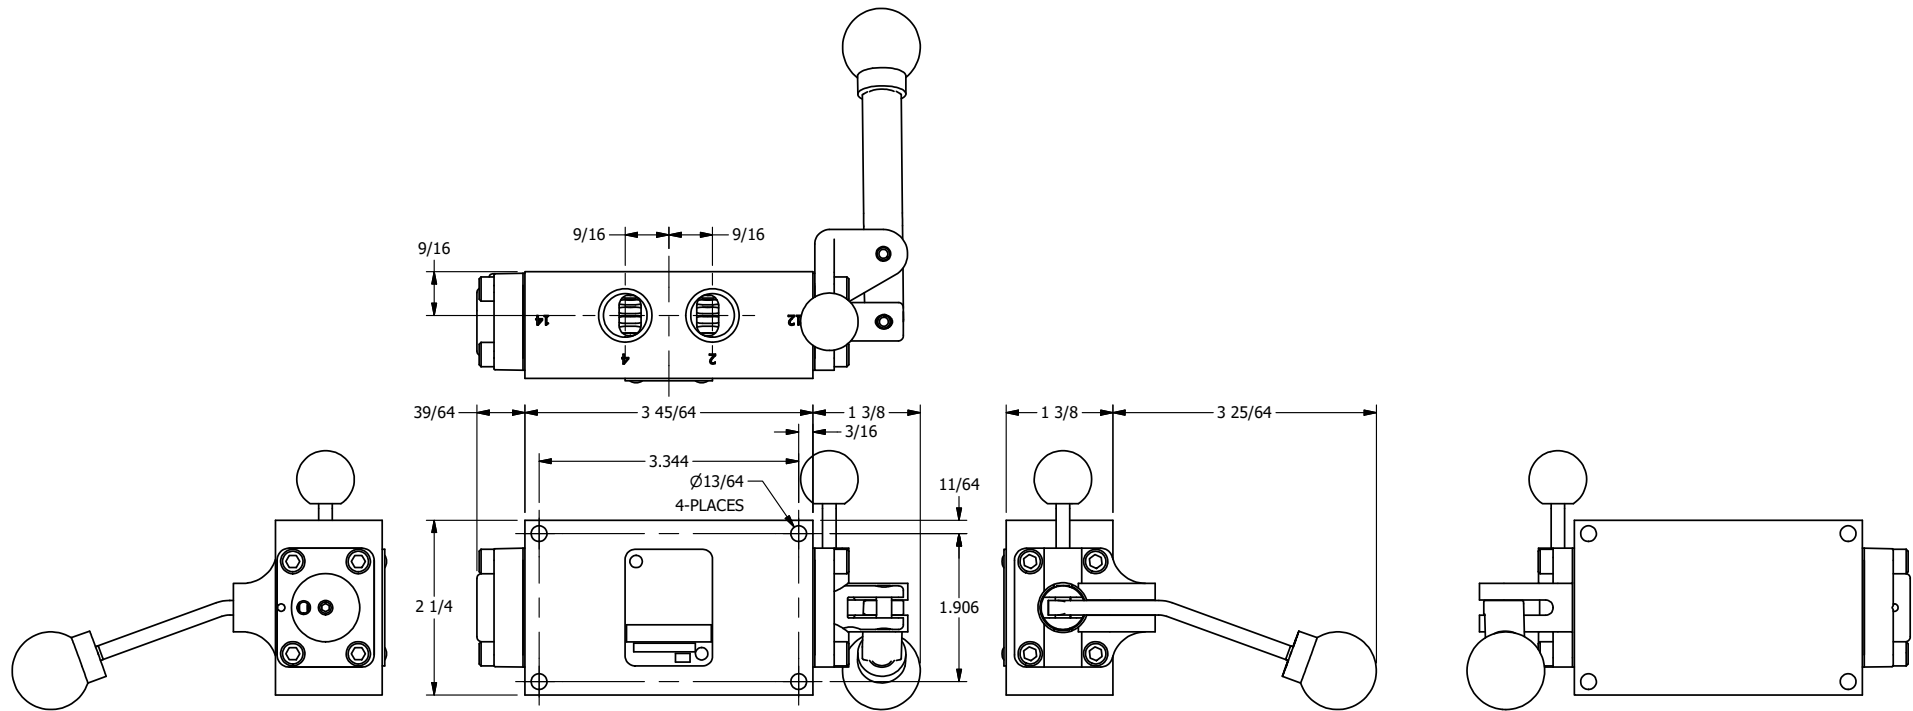

4

3

2

1

B

B

A

A

AAA
PRODUCTS
INTERNATIONAL

**AAA PRODUCTS
INTERNATIONAL**
7114 Harry Hines Blvd
Dallas, TX 75235

TITLE: 3/8" SIDE PORT, LEVER, 3 POS,
SPR CLSD CTR, BNT LVR RT,
PINLOCK ABC, HVY DTY, 180D LVR

DRAWING NO.:
DIM_HY3BREHT

4

3

2

1

THE INFORMATION CONTAINED WITHIN THIS DOCUMENT IS PROPRIETARY TO AAA PRODUCTS AND MAY NOT BE DISCLOSED WITHOUT PRIOR WRITTEN CONSENT