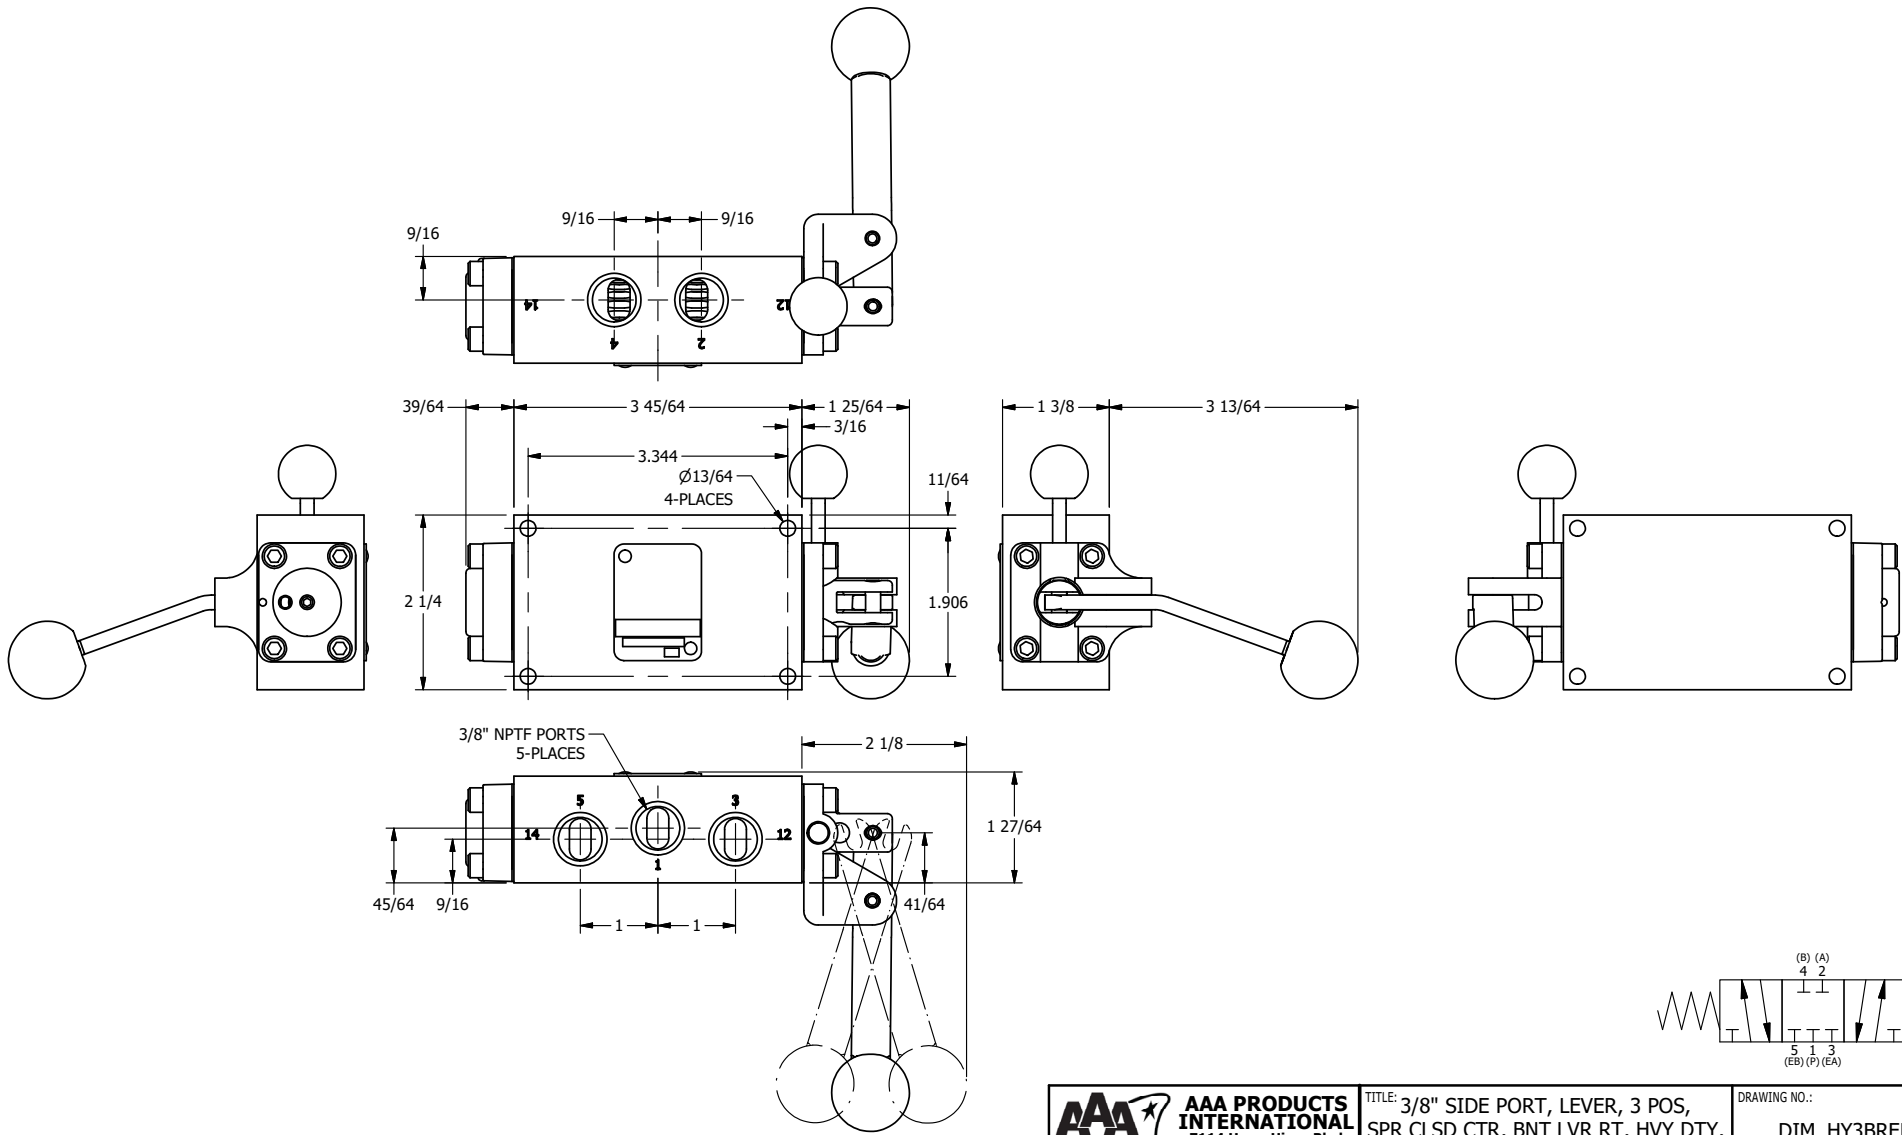

AAA
PRODUCTS
INTERNATIONAL

**AAA PRODUCTS
INTERNATIONAL**
7114 Harry Hines Blvd
Dallas, TX 75235

TITLE: 3/8" SIDE PORT, LEVER, 3 POS,
SPR CLSD CTR, BNT LVR RT, HVY DTY,
PINLOCK ABC, RED KNOB, 180D LVR

DRAWING NO.:
DIM_HY3BREHJT