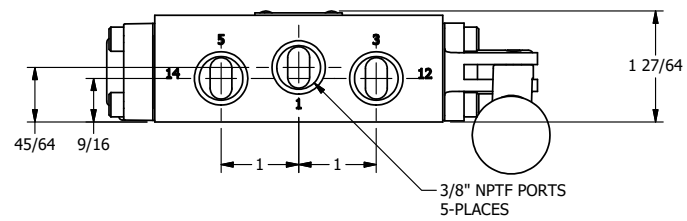

4

3

2

1

**AAA**  
PRODUCTS  
INTERNATIONAL

**AAA PRODUCTS INTERNATIONAL**  
7114 Harry Hines Blvd  
Dallas, TX 75235

TITLE: 3/8" SIDE PORT, LEVER, 3 POS,  
SPR CTR, LEVER SHFT, CLSD CTR SPL,  
BENT LVR LFT, 270D LVR