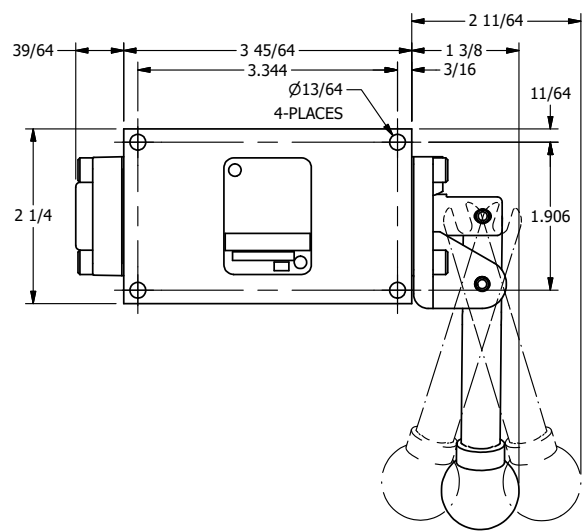

4

3

2

1

**AAA**  
PRODUCTS  
INTERNATIONAL

**AAA PRODUCTS INTERNATIONAL**  
7114 Harry Hines Blvd  
Dallas, TX 75235

TITLE: 3/8" SIDE PORT, LEVER, 3 POS,  
SPR CTR, LEVER SHFT, CLSD CTR SPL,  
BENT LVR LFT, 270D LVR

DRAWING NO.:  
DIM\_HY3BLRT

THE INFORMATION CONTAINED WITHIN THIS DOCUMENT IS PROPRIETARY TO AAA PRODUCTS AND MAY NOT BE DISCLOSED WITHOUT PRIOR WRITTEN CONSENT

4

3

2

1

B

B