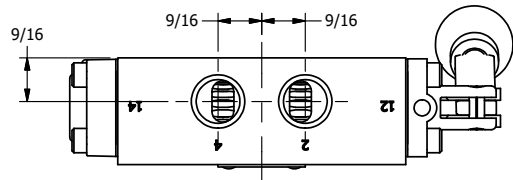

4

3

2

1

**AAA**  
PRODUCTS  
INTERNATIONAL

**AAA PRODUCTS INTERNATIONAL**  
7114 Harry Hines Blvd  
Dallas, TX 75235

TITLE: 3/8" SIDE PORT, LEVER, 3 POS,  
SPR CTR, LEVER SHFT, CLSD CTR SPL,  
BENT LVR LFT, 270D LVR