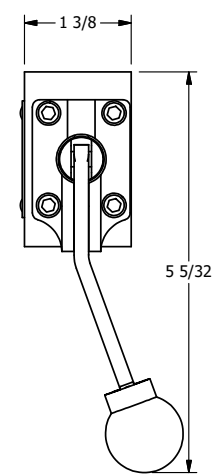

4

3

2

1

**AAA**  
PRODUCTS  
INTERNATIONAL

**AAA PRODUCTS INTERNATIONAL**  
7114 Harry Hines Blvd  
Dallas, TX 75235

TITLE: 3/8" SIDE PORT, LEVER, 3 POS,  
SPR CTR, LEVER SHFT, CLSD CTR SPL,  
BENT LVR LFT, 270D LVR

DRAWING NO.:  
DIM\_HY3BLRT

THE INFORMATION CONTAINED WITHIN THIS DOCUMENT IS PROPRIETARY TO AAA PRODUCTS AND MAY NOT BE DISCLOSED WITHOUT PRIOR WRITTEN CONSENT

4

3

2

1

B

B