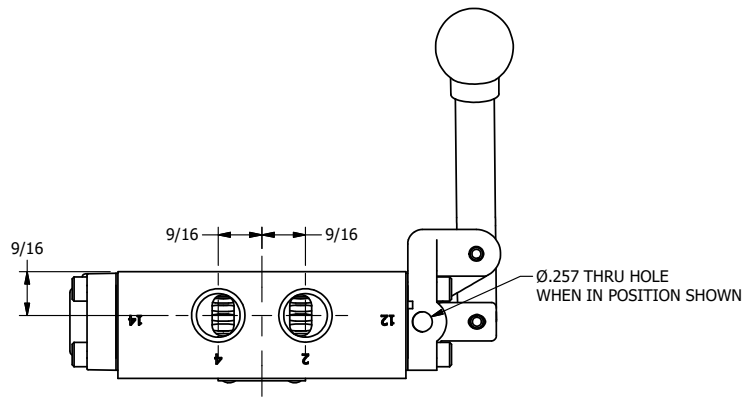

4

3

2

1

B

B

A

A

4

3

2

1

AAA
PRODUCTS
INTERNATIONAL

**AAA PRODUCTS
INTERNATIONAL**
7114 Harry Hines Blvd
Dallas, TX 75235

TITLE: 3/8" SIDE PORT, LEVER, 3 POS,
SPR CLSD CTR,
BNT LVR LEFT, LOCKOUT B, 180D LVR

DRAWING NO.:
DIM_HY3BLL0T

THE INFORMATION CONTAINED WITHIN THIS DOCUMENT IS PROPRIETARY TO AAA PRODUCTS AND MAY NOT BE DISCLOSED WITHOUT PRIOR WRITTEN CONSENT