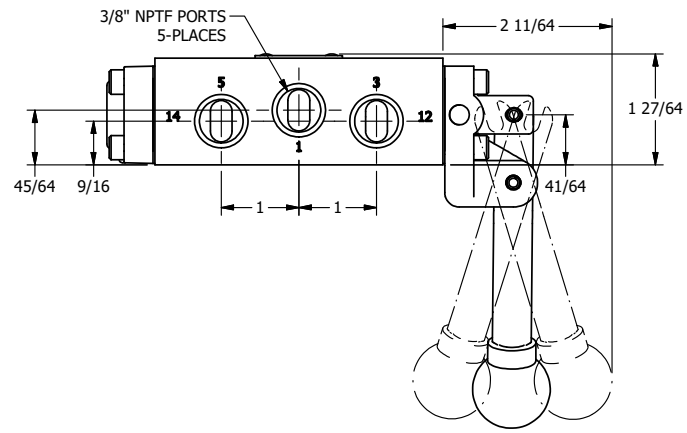

4

3

2

1

B

B

A

A

4

3

2

1

AAA
PRODUCTS
INTERNATIONAL

**AAA PRODUCTS
INTERNATIONAL**
7114 Harry Hines Blvd
Dallas, TX 75235

TITLE: 3/8" SIDE PORT, LEVER, 3 POS,
SPR CLSD CTR,
BNT LVR LEFT, LOCKOUT B, 180D LVR

DRAWING NO.:
DIM_HY3BLL0T

THE INFORMATION CONTAINED WITHIN THIS DOCUMENT IS PROPRIETARY TO AAA PRODUCTS AND MAY NOT BE DISCLOSED WITHOUT PRIOR WRITTEN CONSENT