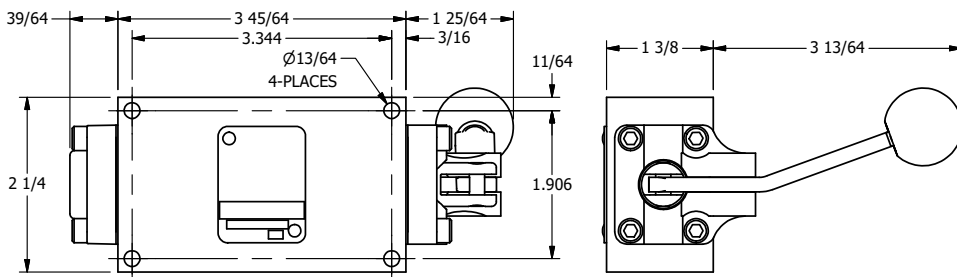

4

3

2

1

B

B

A

A

4

3

2

1

A

A

TITLE: 3/8" SIDE PORT, LEVER, 3 POS,
SPR CLSD CTR,
BNT LVR LFT, RED KNOB, 180D LVR

DRAWING NO.:
DIM_HY3BLJT

THE INFORMATION CONTAINED WITHIN THIS DOCUMENT IS PROPRIETARY TO AAA PRODUCTS AND MAY NOT BE DISCLOSED WITHOUT PRIOR WRITTEN CONSENT