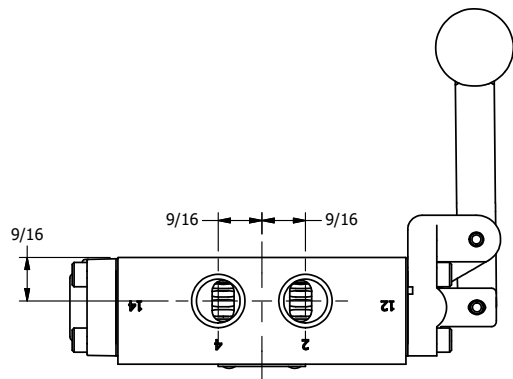

4

3

2

1

B

B

A

A

4

3

2

1

A

A

TITLE: 3/8" SIDE PORT, LEVER, 3 POS,
SPR CLSD CTR,
BNT LVR LFT, RED KNOB, 180D LVR

DRAWING NO.:
DIM_HY3BLJT

THE INFORMATION CONTAINED WITHIN THIS DOCUMENT IS PROPRIETARY TO AAA PRODUCTS AND MAY NOT BE DISCLOSED WITHOUT PRIOR WRITTEN CONSENT