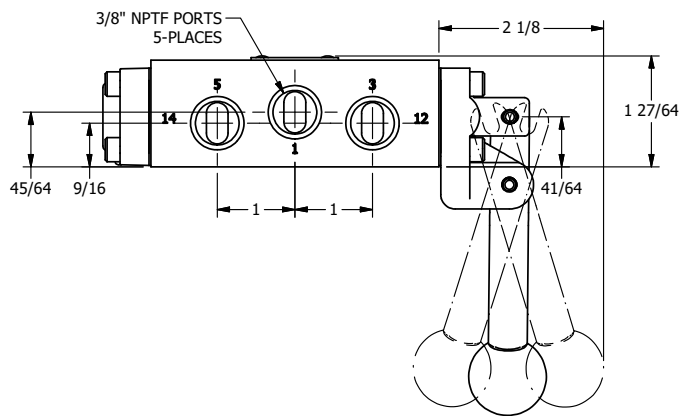

4

3

2

1

A

A

TITLE: 3/8" SIDE PORT, LEVER, 3 POS,
SPR CLSD CTR,
BNT LVR LFT, RED KNOB, 180D LVR

DRAWING NO.:
DIM_HY3BLJT