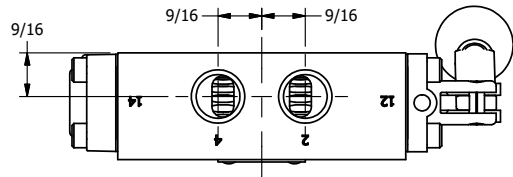

4

3

2

1

AAA
PRODUCTS
INTERNATIONAL

**AAA PRODUCTS
INTERNATIONAL**
7114 Harry Hines Blvd
Dallas, TX 75235

TITLE: 3/8" SIDE PORT, LEVER, 3 POS,
SPR CLSD CTR,
BNT LVR LFT, RED KNOB, 270D LVR

DRAWING NO.:
DIM_HY3BLJRT