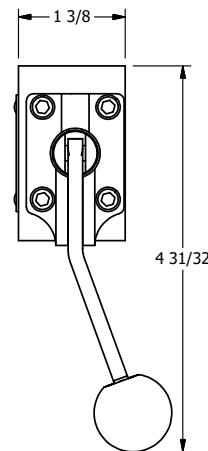

4

3

2

1

AAA
PRODUCTS
INTERNATIONAL

**AAA PRODUCTS
INTERNATIONAL**
7114 Harry Hines Blvd
Dallas, TX 75235

TITLE: 3/8" SIDE PORT, LEVER, 3 POS,
SPR CLSD CTR,
BNT LVR LFT, RED KNOB, 270D LVR

DRAWING NO.:
DIM_HY3BLJRT