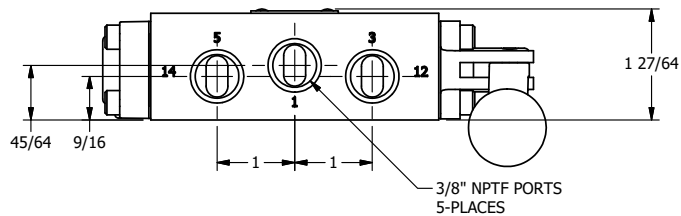

4

3

2

1

AAA
PRODUCTS
INTERNATIONAL

**AAA PRODUCTS
INTERNATIONAL**
7114 Harry Hines Blvd
Dallas, TX 75235

TITLE: 3/8" SIDE PORT, LEVER, 3 POS,
SPR CLSD CTR,
BNT LVR LFT, RED KNOB, 270D LVR

DRAWING NO.:
DIM_HY3BLJRT