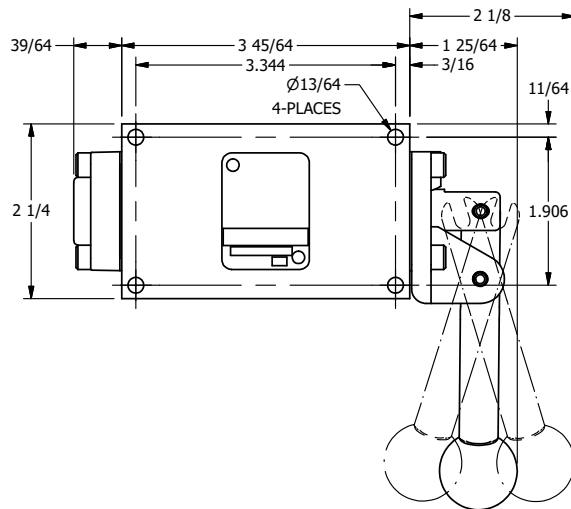

4

3

2

1

AAA
PRODUCTS
INTERNATIONAL

**AAA PRODUCTS
INTERNATIONAL**
7114 Harry Hines Blvd
Dallas, TX 75235

TITLE: 3/8" SIDE PORT, LEVER, 3 POS,
SPR CLSD CTR,
BNT LVR LFT, RED KNOB, 270D LVR

DRAWING NO.:
DIM_HY3BLJRT