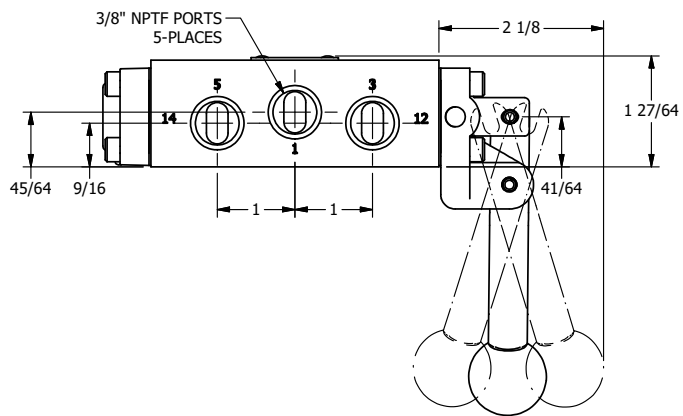

4

3

2

1

B

B

A

A

4

3

2

1

AAA
PRODUCTS
INTERNATIONAL

**AAA PRODUCTS
INTERNATIONAL**
7114 Harry Hines Blvd
Dallas, TX 75235

TITLE: 3/8" SIDE PORT, LEVER, 3 POS,
SPR CLSD CTR, BNT LVR LFT,
RED KNOB, LOCKOUT B, 180D LVR

DRAWING NO.:
DIM_HY3BLJLOT

THE INFORMATION CONTAINED WITHIN THIS DOCUMENT IS PROPRIETARY TO AAA PRODUCTS AND MAY NOT BE DISCLOSED WITHOUT PRIOR WRITTEN CONSENT