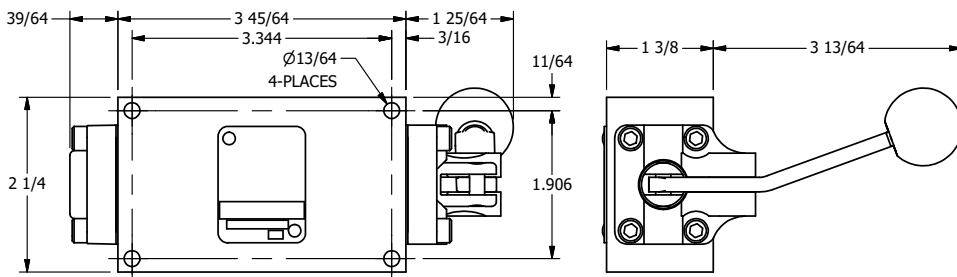

4

3

2

1

B

B

A

A

4

3

2

1

AAA
PRODUCTS
INTERNATIONAL

**AAA PRODUCTS
INTERNATIONAL**
7114 Harry Hines Blvd
Dallas, TX 75235

TITLE: 3/8" SIDE PORT, LEVER, 3 POS,
SPR CLSD CTR, BNT LVR LFT,
RED KNOB, LOCKOUT B, 180D LVR

DRAWING NO.:
DIM_HY3BLJLOT

THE INFORMATION CONTAINED WITHIN THIS DOCUMENT IS PROPRIETARY TO AAA PRODUCTS AND MAY NOT BE DISCLOSED WITHOUT PRIOR WRITTEN CONSENT