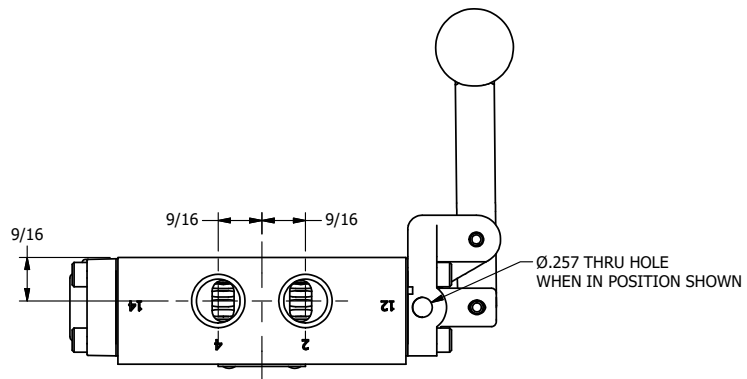

4

3

2

1

B

B

A

A

4

3

2

1

AAA
PRODUCTS
INTERNATIONAL

**AAA PRODUCTS
INTERNATIONAL**
7114 Harry Hines Blvd
Dallas, TX 75235

TITLE: 3/8" SIDE PORT, LEVER, 3 POS,
SPR CLSD CTR, BNT LVR LFT,
RED KNOB, LOCKOUT B, 180D LVR

DRAWING NO.:
DIM_HY3BLJLOT

THE INFORMATION CONTAINED WITHIN THIS DOCUMENT IS PROPRIETARY TO AAA PRODUCTS AND MAY NOT BE DISCLOSED WITHOUT PRIOR WRITTEN CONSENT