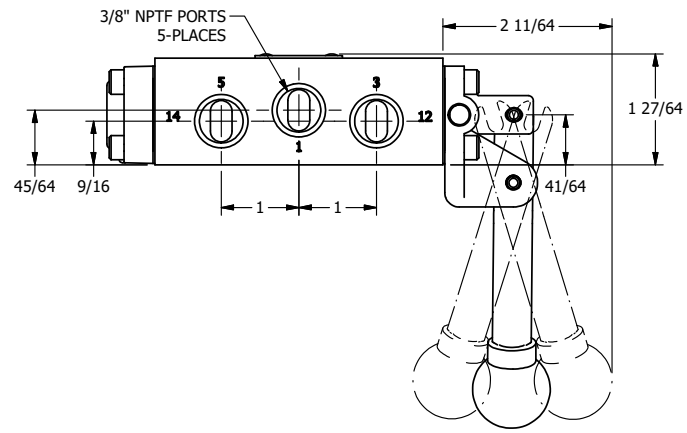

4

3

2

1

B

B

A

A

4

3

2

1

AAA
PRODUCTS
INTERNATIONAL

**AAA PRODUCTS
INTERNATIONAL**
7114 Harry Hines Blvd
Dallas, TX 75235

TITLE: 3/8" SIDE PORT, LEVER, 3 POS,
SPR CLSD CTR, BNT LVR LFT,
HVY DTY, LOCKOUT B, 180D LVR

DRAWING NO.:
DIM_HY3BLHLOT

THE INFORMATION CONTAINED WITHIN THIS DOCUMENT IS PROPRIETARY TO AAA PRODUCTS AND MAY NOT BE DISCLOSED WITHOUT PRIOR WRITTEN CONSENT