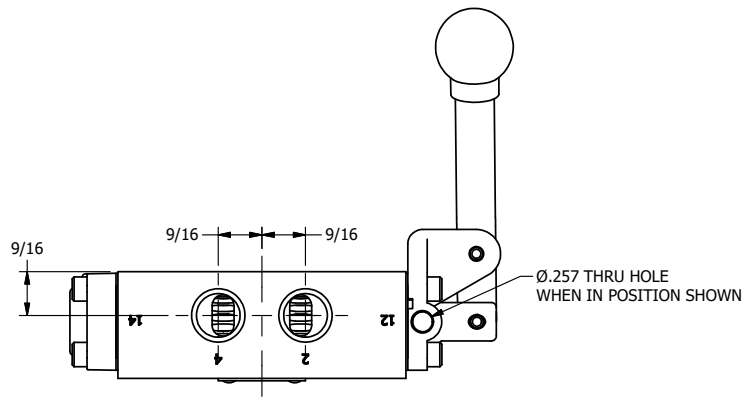

4

3

2

1

B

B

A

A

4

3

2

1

AAA
PRODUCTS
INTERNATIONAL

**AAA PRODUCTS
INTERNATIONAL**
7114 Harry Hines Blvd
Dallas, TX 75235

TITLE: 3/8" SIDE PORT, LEVER, 3 POS,
SPR CLSD CTR, BNT LVR LFT,
HVY DTY, LOCKOUT B, 180D LVR

DRAWING NO.:
DIM_HY3BLHLOT

THE INFORMATION CONTAINED WITHIN THIS DOCUMENT IS PROPRIETARY TO AAA PRODUCTS AND MAY NOT BE DISCLOSED WITHOUT PRIOR WRITTEN CONSENT