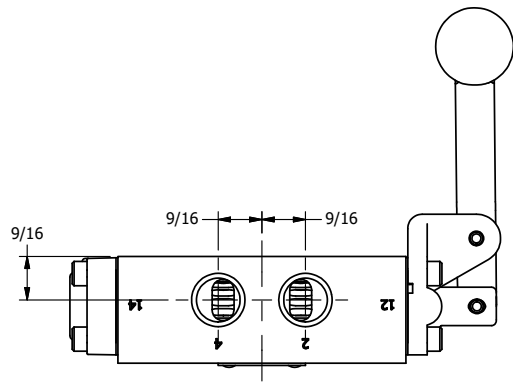

4

3

2

1

B

B

A

A

4

3

2

1

B

B

AAA
PRODUCTS
INTERNATIONAL

AAA PRODUCTS INTERNATIONAL
7114 Harry Hines Blvd
Dallas, TX 75235

TITLE: 3/8" SIDE PORT, LEVER, 3 POS,
SPR CLSD CTR, BNT LVR LFT,
HVY DTY, RED KNOB, 180D LVR

DRAWING NO.:
DIM_HY3BLHJT

THE INFORMATION CONTAINED WITHIN THIS DOCUMENT IS PROPRIETARY TO AAA PRODUCTS AND MAY NOT BE DISCLOSED WITHOUT PRIOR WRITTEN CONSENT