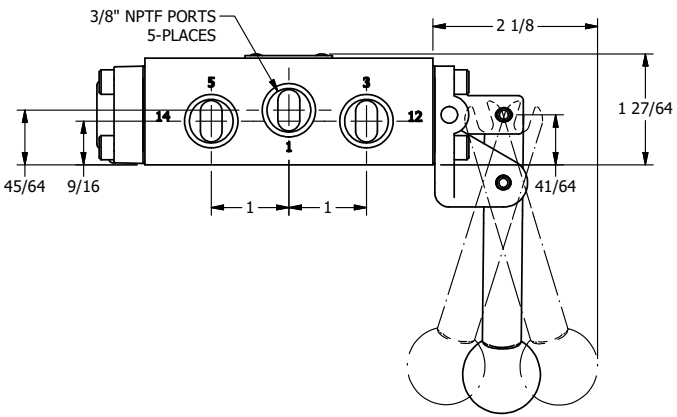

4

3

2

1

B

B

A

A

4

3

2

1

B

B

AAA
PRODUCTS
INTERNATIONAL

AAA PRODUCTS INTERNATIONAL
7114 Harry Hines Blvd
Dallas, TX 75235

TITLE: 3/8" SIDE PORT, LEVER, 3 POS,
SPR CLSD CTR, BNT LVR LFT,
HVY DTY, RED KNOB, 180D LVR

DRAWING NO.:
DIM_HY3BLHJT

THE INFORMATION CONTAINED WITHIN THIS DOCUMENT IS PROPRIETARY TO AAA PRODUCTS AND MAY NOT BE DISCLOSED WITHOUT PRIOR WRITTEN CONSENT