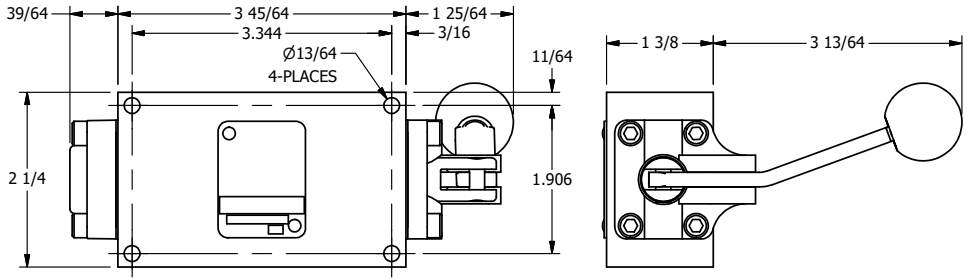

4

3

2

1

B

B

A

A

4

3

2

1

B

B

AAA
PRODUCTS
INTERNATIONAL

AAA PRODUCTS INTERNATIONAL
7114 Harry Hines Blvd
Dallas, TX 75235

TITLE: 3/8" SIDE PORT, LEVER, 3 POS,
SPR CLSD CTR, BNT LVR LFT,
HVY DTY, RED KNOB, 180D LVR

DRAWING NO.:
DIM_HY3BLHJT

THE INFORMATION CONTAINED WITHIN THIS DOCUMENT IS PROPRIETARY TO AAA PRODUCTS AND MAY NOT BE DISCLOSED WITHOUT PRIOR WRITTEN CONSENT