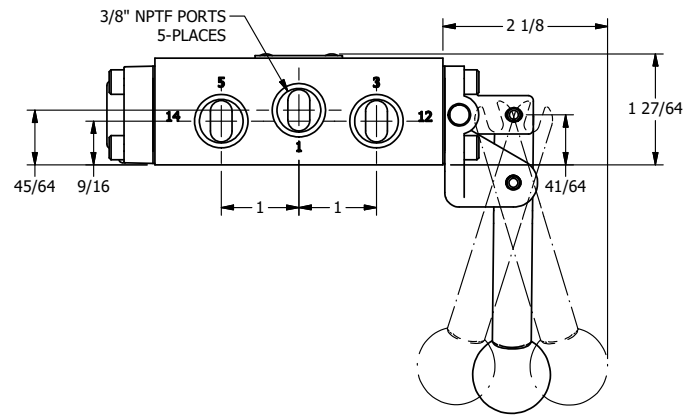

AAA
PRODUCTS
INTERNATIONAL

**AAA PRODUCTS
INTERNATIONAL**
7114 Harry Hines Blvd
Dallas, TX 75235

TITLE: 3/8" SIDE PORT, LEVER, 3 POS,
SPR CLSD CTR, BNT LVR LFT, HVY DTY,
RED KNOB, LOCKOUT B, 180D LVR

DRAWING NO.:
DIM_HY3BLHJLOT