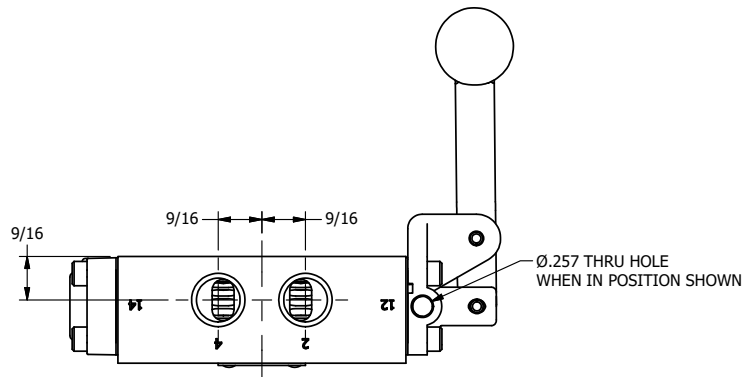

4

3

2

1

B

B

A

A

AAA
PRODUCTS
INTERNATIONAL

**AAA PRODUCTS
INTERNATIONAL**
7114 Harry Hines Blvd
Dallas, TX 75235

TITLE: 3/8" SIDE PORT, LEVER, 3 POS,
SPR CLSD CTR, BNT LVR LFT, HVY DTY,
RED KNOB, LOCKOUT B, 180D LVR

DRAWING NO.:
DIM_HY3BLHJLOT

4

3

2

1

B

B

↑

THE INFORMATION CONTAINED WITHIN THIS DOCUMENT IS PROPRIETARY TO AAA PRODUCTS AND MAY NOT BE DISCLOSED WITHOUT PRIOR WRITTEN CONSENT