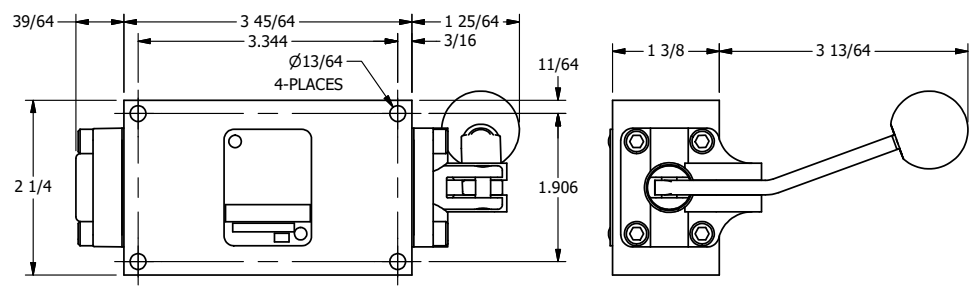

4

3

2

1

B

B

A

A

AAA
PRODUCTS
INTERNATIONAL

**AAA PRODUCTS
INTERNATIONAL**
7114 Harry Hines Blvd
Dallas, TX 75235

TITLE: 3/8" SIDE PORT, LEVER, 3 POS,
SPR CLSD CTR, BNT LVR LFT, HVY DTY,
RED KNOB, LOCKOUT B, 180D LVR

DRAWING NO.:
DIM_HY3BLHJLOT

4

3

2

1

B

B

↑

THE INFORMATION CONTAINED WITHIN THIS DOCUMENT IS PROPRIETARY TO AAA PRODUCTS AND MAY NOT BE DISCLOSED WITHOUT PRIOR WRITTEN CONSENT