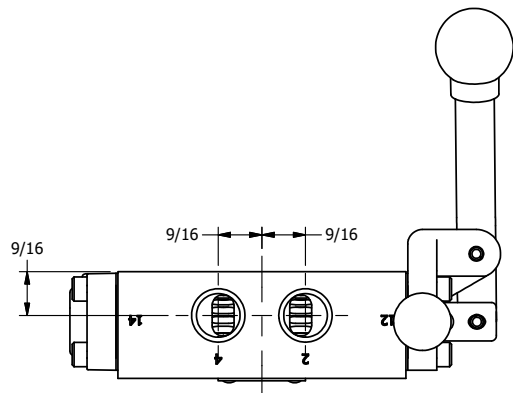

4

3

2

1

B

B

A

A

AAA
PRODUCTS
INTERNATIONAL

**AAA PRODUCTS
INTERNATIONAL**
7114 Harry Hines Blvd
Dallas, TX 75235

TITLE: 3/8" SIDE PORT, LEVER, 3 POS,
SPR CLSD CTR,
BNT LVR LFT, PINLOCK ABC, 90D LVR

DRAWING NO.:
DIM_HY3BLET

4

3

2

1

THE INFORMATION CONTAINED WITHIN THIS DOCUMENT IS PROPRIETARY TO AAA PRODUCTS AND MAY NOT BE DISCLOSED WITHOUT PRIOR WRITTEN CONSENT