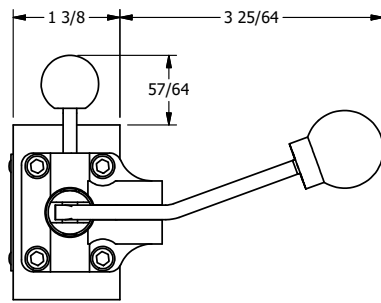

4

3

2

1

B

B

A

A

AAA
PRODUCTS
INTERNATIONAL

**AAA PRODUCTS
INTERNATIONAL**
7114 Harry Hines Blvd
Dallas, TX 75235

TITLE: 3/8" SIDE PORT, LEVER, 3 POS,
SPR CLSD CTR,
BNT LVR LFT, PINLOCK ABC, 90D LVR

DRAWING NO.:
DIM_HY3BLET