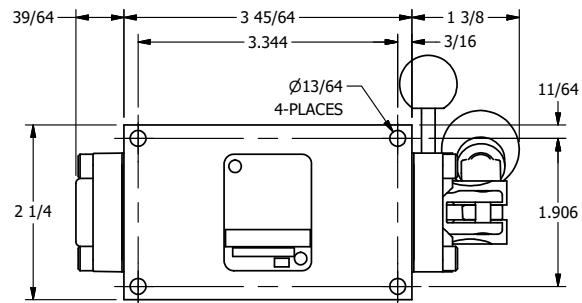

4

3

2

1

B

B

A

A

AAA
PRODUCTS
INTERNATIONAL

**AAA PRODUCTS
INTERNATIONAL**
7114 Harry Hines Blvd
Dallas, TX 75235

TITLE: 3/8" SIDE PORT, LEVER, 3 POS,
SPR CLSD CTR,
BNT LVR LFT, PINLOCK ABC, 90D LVR

DRAWING NO.:
DIM_HY3BLET

4

3

2

1

THE INFORMATION CONTAINED WITHIN THIS DOCUMENT IS PROPRIETARY TO AAA PRODUCTS AND MAY NOT BE DISCLOSED WITHOUT PRIOR WRITTEN CONSENT