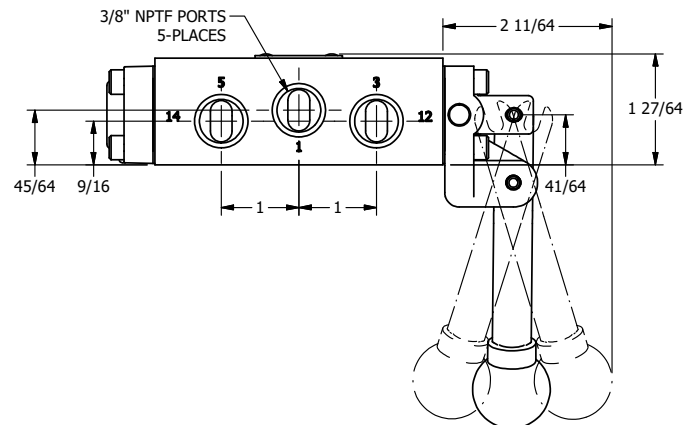

AAA
PRODUCTS
INTERNATIONAL

**AAA PRODUCTS
INTERNATIONAL**
7114 Harry Hines Blvd
Dallas, TX 75235

TITLE: 3/8" SIDE PORT, LEVER, 3 POS,
SPR CLSD CTR,
BNT LVR LFT, PINLOCK ABC, 90D LVR

DRAWING NO.:
DIM_HY3BLET