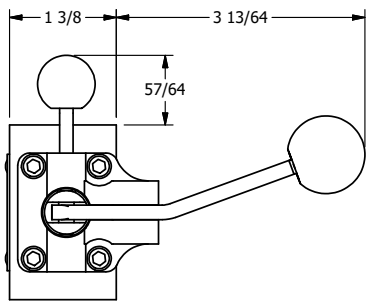

4

3

2

1

B

B

A

A

AAA
PRODUCTS
INTERNATIONAL

AAA PRODUCTS INTERNATIONAL
7114 Harry Hines Blvd
Dallas, TX 75235

TITLE: 3/8" SIDE PORT, LEVER, 3 POS,
SPR CLSD CTR, BNT LVR LFT,
PINLOCK ABC, RED KNOB, 180D LVR

DRAWING NO.:
DIM_HY3BLEJT