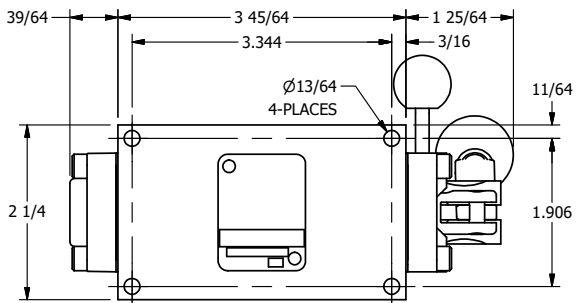

AAA
PRODUCTS
INTERNATIONAL

AAA PRODUCTS INTERNATIONAL
7114 Harry Hines Blvd
Dallas, TX 75235

TITLE: 3/8" SIDE PORT, LEVER, 3 POS,
SPR CLSD CTR, BNT LVR LFT,
PINLOCK ABC, RED KNOB, 180D LVR

DRAWING NO.:
DIM_HY3BLEJT