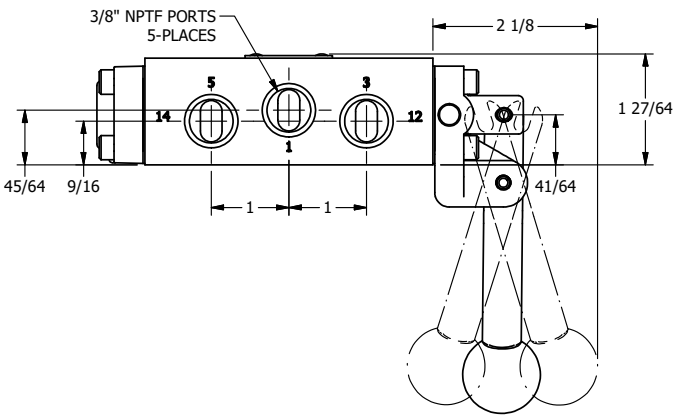

AAA
PRODUCTS
INTERNATIONAL

AAA PRODUCTS INTERNATIONAL
7114 Harry Hines Blvd
Dallas, TX 75235

TITLE: 3/8" SIDE PORT, LEVER, 3 POS,
SPR CLSD CTR, BNT LVR LFT,
PINLOCK ABC, RED KNOB, 180D LVR

DRAWING NO.:
DIM_HY3BLEJT