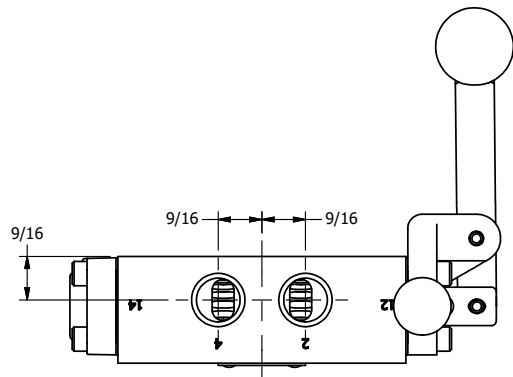

AAA
PRODUCTS
INTERNATIONAL

AAA PRODUCTS INTERNATIONAL
7114 Harry Hines Blvd
Dallas, TX 75235

TITLE: 3/8" SIDE PORT, LEVER, 3 POS,
SPR CLSD CTR, BNT LVR LFT,
PINLOCK ABC, RED KNOB, 180D LVR

DRAWING NO.:
DIM_HY3BLEJT