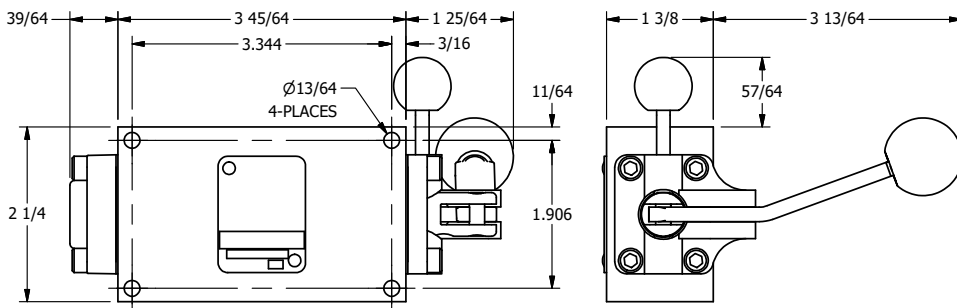

AAA
PRODUCTS
INTERNATIONAL

**AAA PRODUCTS
INTERNATIONAL**
7114 Harry Hines Blvd
Dallas, TX 75235

TITLE: 3/8" SIDE PORT, LEVER, 3 POS,
SPR CLSD CTR, BNT LVR LFT, HVY DTY,
PINLOCK ABC, RED KNOB, 180D LVR

DRAWING NO.:
DIM_HY3BLEHJT