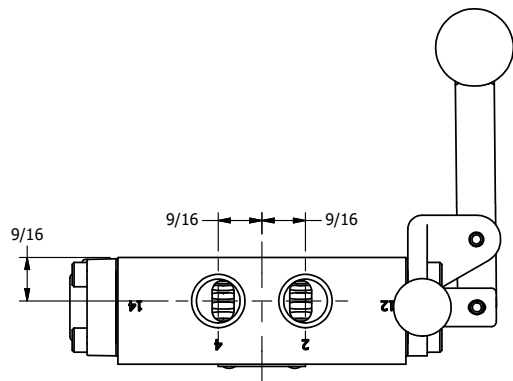

AAA
PRODUCTS
INTERNATIONAL

**AAA PRODUCTS
INTERNATIONAL**
7114 Harry Hines Blvd
Dallas, TX 75235

TITLE: 3/8" SIDE PORT, LEVER, 3 POS,
SPR CLSD CTR, BNT LVR LFT, HVY DTY,
PINLOCK ABC, RED KNOB, 180D LVR

DRAWING NO.:
DIM_HY3BLEHJT