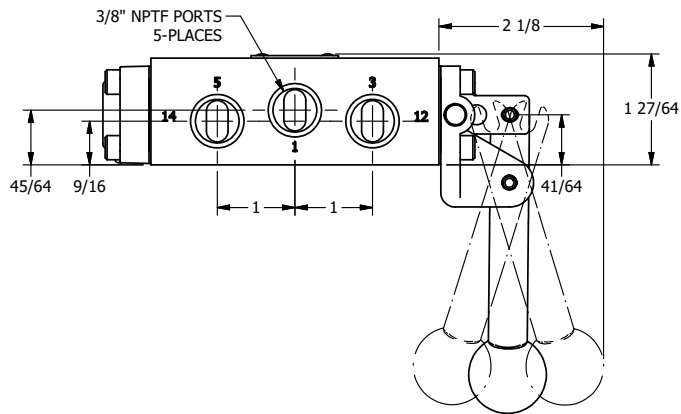

AAA
PRODUCTS
INTERNATIONAL

**AAA PRODUCTS
INTERNATIONAL**
7114 Harry Hines Blvd
Dallas, TX 75235

TITLE: 3/8" SIDE PORT, LEVER, 3 POS,
SPR CLSD CTR, BNT LVR LFT, HVY DTY,
PINLOCK ABC, RED KNOB, 180D LVR

DRAWING NO.:
DIM_HY3BLEHJT