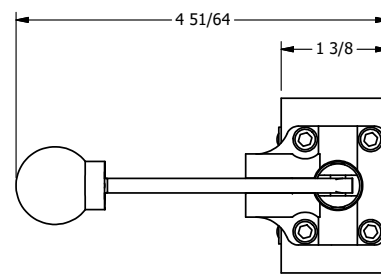

4

3

2

1

AAA
PRODUCTS
INTERNATIONAL

AAA PRODUCTS INTERNATIONAL
7114 Harry Hines Blvd
Dallas, TX 75235

TITLE: 1/4" SIDE PORT, LEVER, 3 POS,
SPR CTR, LEVER SHFT, CLSD CTR SPL,
LOCKOUT B

DRAWING NO.:
DIM_HY2LO