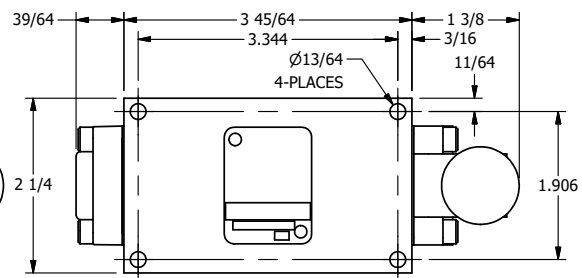

4

3

2

1

AAA
PRODUCTS
INTERNATIONAL

AAA PRODUCTS INTERNATIONAL
7114 Harry Hines Blvd
Dallas, TX 75235

TITLE: 1/4" SIDE PORT, LEVER, 3 POS,
SPR CTR, LEVER SHFT, CLSD CTR SPL,
LOCKOUT B

DRAWING NO.:
DIM_HY2LO