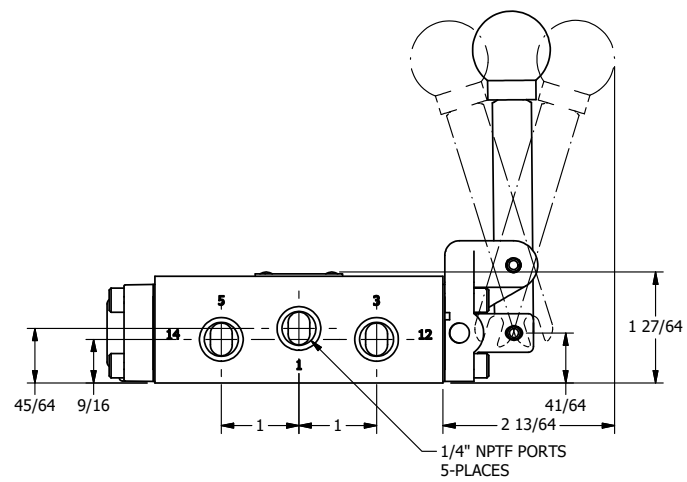

4

3

2

1

AAA
PRODUCTS
INTERNATIONAL

AAA PRODUCTS INTERNATIONAL
7114 Harry Hines Blvd
Dallas, TX 75235

TITLE: 1/4" SIDE PORT, LEVER, 3 POS,
SPR CTR, LEVER SHFT, CLSD CTR SPL,
LOCKOUT B

DRAWING NO.:
DIM_HY2LO