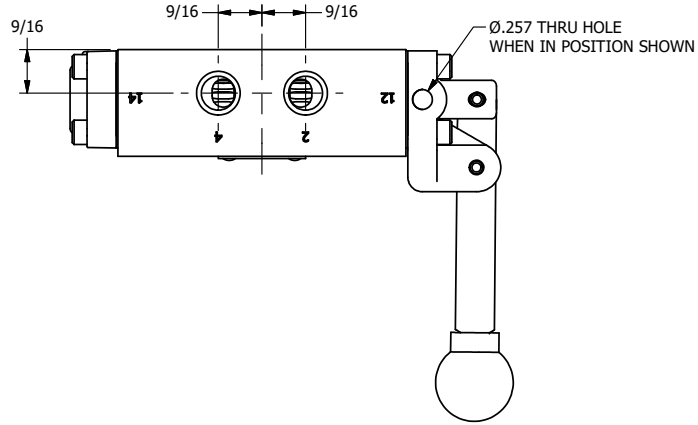

4

3

2

1

AAA
PRODUCTS
INTERNATIONAL

AAA PRODUCTS INTERNATIONAL
7114 Harry Hines Blvd
Dallas, TX 75235

TITLE: 1/4" SIDE PORT, LEVER, 3 POS,
SPR CTR, LEVER SHFT, CLSD CTR SPL,
LOCKOUT B

DRAWING NO.:
DIM_HY2LO