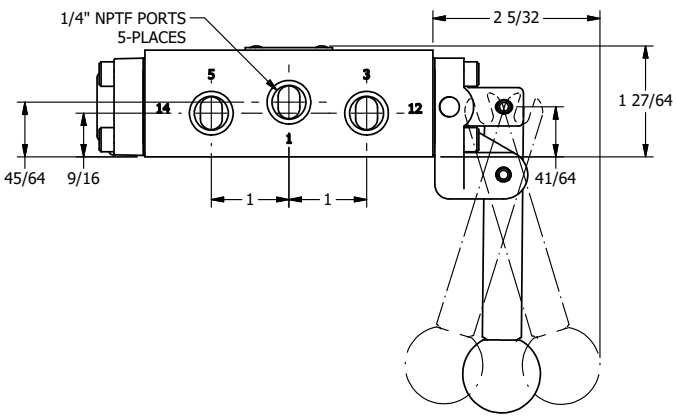

4

3

2

1

B

B

A

A

4

3

2

1

AAA
PRODUCTS
INTERNATIONAL

**AAA PRODUCTS
INTERNATIONAL**
7114 Harry Hines Blvd
Dallas, TX 75235

TITLE: 1/4" SIDE PORT, LEVER, 3 POS,
SPR CLSD CTR,
RED KNOB, LOCKOUT B, 180D LVR

DRAWING NO.:
DIM_HY2JLOT

THE INFORMATION CONTAINED WITHIN THIS DOCUMENT IS PROPRIETARY TO AAA PRODUCTS AND MAY NOT BE DISCLOSED WITHOUT PRIOR WRITTEN CONSENT