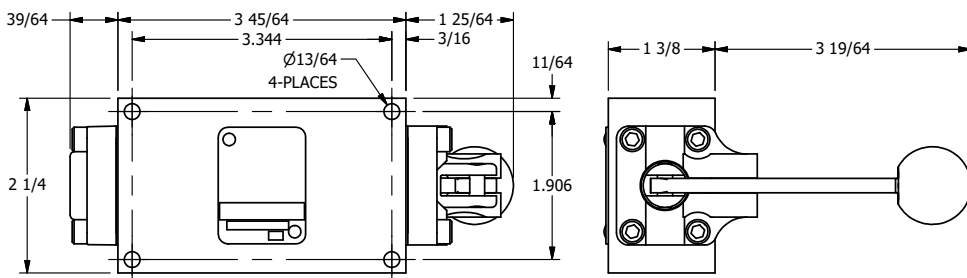

4

3

2

1

B

B

A

A

4

3

2

1

AAA
PRODUCTS
INTERNATIONAL

**AAA PRODUCTS
INTERNATIONAL**
7114 Harry Hines Blvd
Dallas, TX 75235

TITLE: 1/4" SIDE PORT, LEVER, 3 POS,
SPR CLSD CTR,
RED KNOB, LOCKOUT B, 180D LVR

DRAWING NO.:
DIM_HY2JLOT

THE INFORMATION CONTAINED WITHIN THIS DOCUMENT IS PROPRIETARY TO AAA PRODUCTS AND MAY NOT BE DISCLOSED WITHOUT PRIOR WRITTEN CONSENT