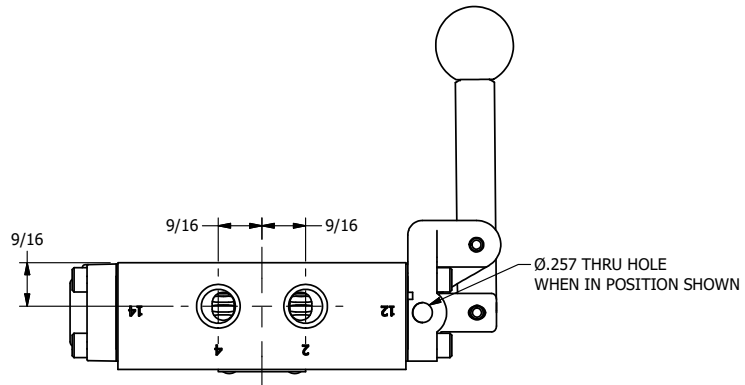

4

3

2

1

B

B

A

A

4

3

2

1

AAA
PRODUCTS
INTERNATIONAL

**AAA PRODUCTS
INTERNATIONAL**
7114 Harry Hines Blvd
Dallas, TX 75235

TITLE: 1/4" SIDE PORT, LEVER, 3 POS,
SPR CLSD CTR,
RED KNOB, LOCKOUT B, 180D LVR

DRAWING NO.:
DIM_HY2JLOT

THE INFORMATION CONTAINED WITHIN THIS DOCUMENT IS PROPRIETARY TO AAA PRODUCTS AND MAY NOT BE DISCLOSED WITHOUT PRIOR WRITTEN CONSENT