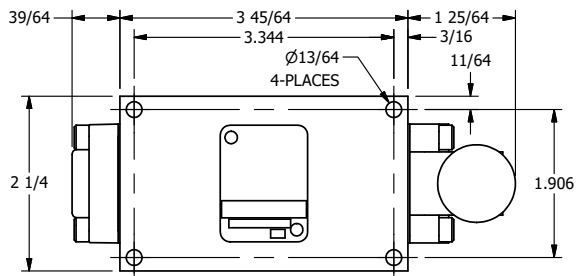

4

3

2

1

AAA
PRODUCTS
INTERNATIONAL

AAA PRODUCTS INTERNATIONAL
7114 Harry Hines Blvd
Dallas, TX 75235

TITLE: 1/4" SIDE PORT, LEVER, 3 POS,
SPR CTR, LEVER SHFT, CLSD CTR SPL,
RED KNOB, LOCKOUT B

DRAWING NO.:
DIM_HY2JLO