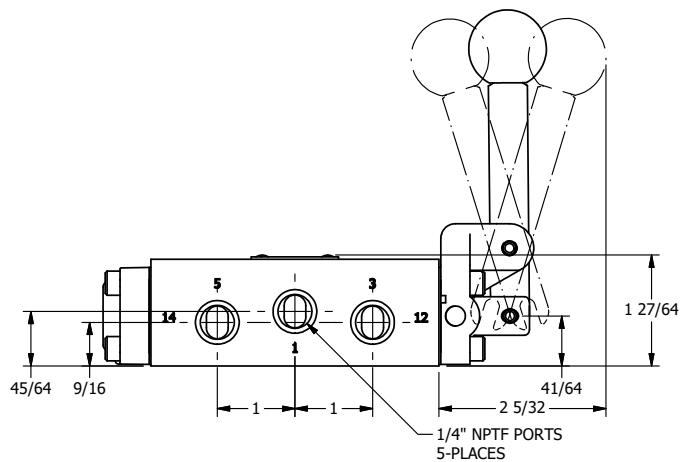

4

3

2

1

AAA
PRODUCTS
INTERNATIONAL

AAA PRODUCTS INTERNATIONAL
7114 Harry Hines Blvd
Dallas, TX 75235

TITLE: 1/4" SIDE PORT, LEVER, 3 POS,
SPR CTR, LEVER SHFT, CLSD CTR SPL,
RED KNOB, LOCKOUT B

DRAWING NO.:
DIM_HY2JLO