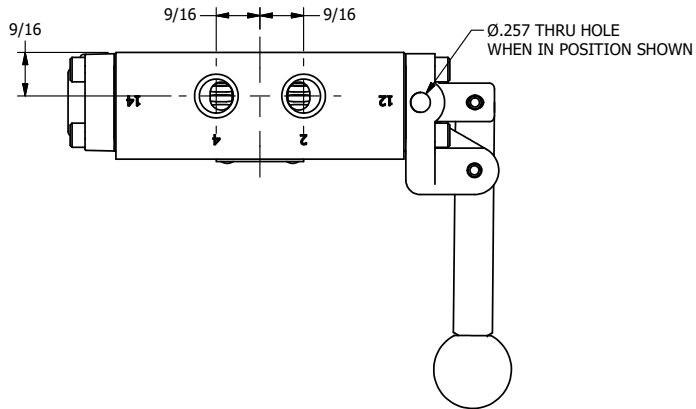

4

3

2

1

AAA
PRODUCTS
INTERNATIONAL

AAA PRODUCTS INTERNATIONAL
7114 Harry Hines Blvd
Dallas, TX 75235

TITLE: 1/4" SIDE PORT, LEVER, 3 POS,
SPR CTR, LEVER SHFT, CLSD CTR SPL,
RED KNOB, LOCKOUT B

DRAWING NO.:
DIM_HY2JLO