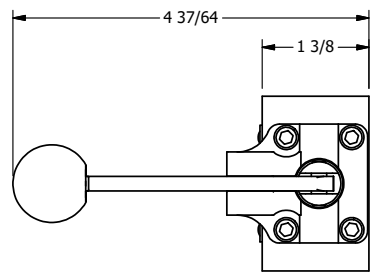

4

3

2

1

AAA
PRODUCTS
INTERNATIONAL

AAA PRODUCTS INTERNATIONAL
7114 Harry Hines Blvd
Dallas, TX 75235

TITLE: 1/4" SIDE PORT, LEVER, 3 POS,
SPR CTR, LEVER SHFT, CLSD CTR SPL,
RED KNOB, LOCKOUT B

DRAWING NO.:
DIM_HY2JLO