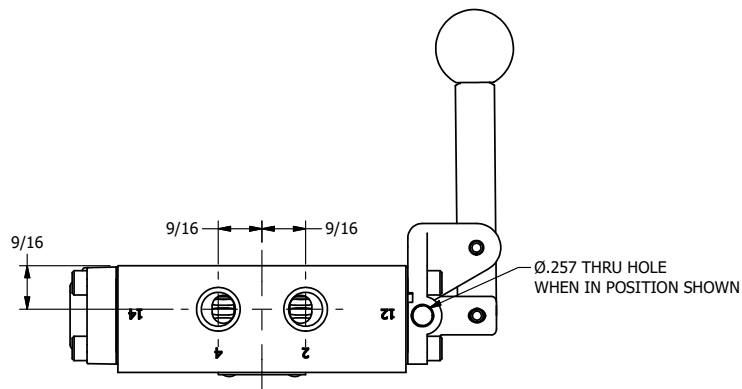

4

3

2

1

B

B

A

A

4

3

2

1

AAA
PRODUCTS
INTERNATIONAL

**AAA PRODUCTS
INTERNATIONAL**
7114 Harry Hines Blvd
Dallas, TX 75235

TITLE: 1/4" SIDE PORT, LEVER, 3 POS,
SPR CLSD CTR, HVY DTY,
RED KNOB, LOCKOUT B, 180D LVR

DRAWING NO.:
DIM_HY2HJLOT

THE INFORMATION CONTAINED WITHIN THIS DOCUMENT IS PROPRIETARY TO AAA PRODUCTS AND MAY NOT BE DISCLOSED WITHOUT PRIOR WRITTEN CONSENT