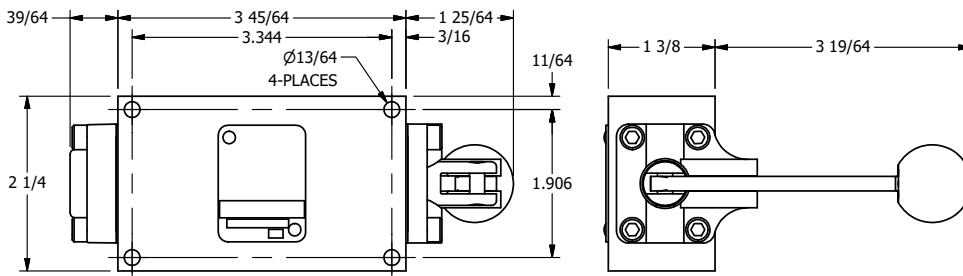

4

3

2

1

B

B

A

A

4

3

2

1

AAA
PRODUCTS
INTERNATIONAL

**AAA PRODUCTS
INTERNATIONAL**
7114 Harry Hines Blvd
Dallas, TX 75235

TITLE: 1/4" SIDE PORT, LEVER, 3 POS,
SPR CLSD CTR, HVY DTY,
RED KNOB, LOCKOUT B, 180D LVR

DRAWING NO.:
DIM_HY2HJLOT

THE INFORMATION CONTAINED WITHIN THIS DOCUMENT IS PROPRIETARY TO AAA PRODUCTS AND MAY NOT BE DISCLOSED WITHOUT PRIOR WRITTEN CONSENT