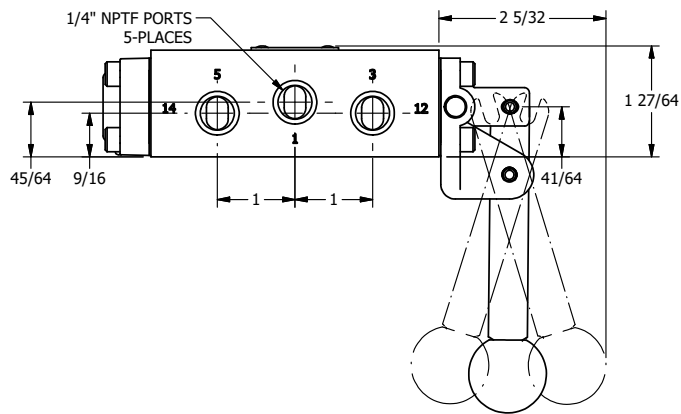

4

3

2

1

B

B

A

A

4

3

2

1

AAA
PRODUCTS
INTERNATIONAL

**AAA PRODUCTS
INTERNATIONAL**
7114 Harry Hines Blvd
Dallas, TX 75235

TITLE: 1/4" SIDE PORT, LEVER, 3 POS,
SPR CLSD CTR, HVY DTY,
RED KNOB, LOCKOUT B, 180D LVR

DRAWING NO.:
DIM_HY2HJLOT

THE INFORMATION CONTAINED WITHIN THIS DOCUMENT IS PROPRIETARY TO AAA PRODUCTS AND MAY NOT BE DISCLOSED WITHOUT PRIOR WRITTEN CONSENT