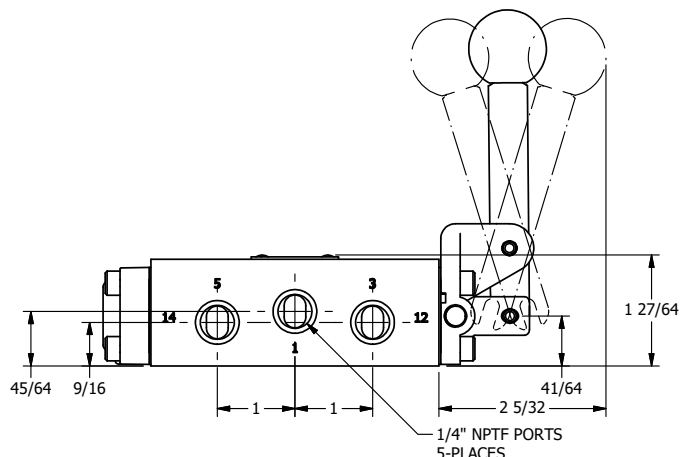

4

3

2

1

AAA
PRODUCTS
INTERNATIONAL

AAA PRODUCTS INTERNATIONAL
7114 Harry Hines Blvd
Dallas, TX 75235

TITLE: 1/4" SIDE PORT, LEVER, 3 POS,
SPR CLSD CTR,
HVY DTY, RED KNOB, LOCKOUT B

DRAWING NO.:
DIM_HY2HJLO