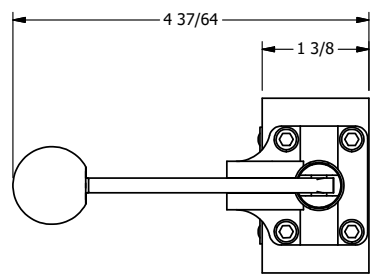

4

3

2

1

AAA
PRODUCTS
INTERNATIONAL

AAA PRODUCTS INTERNATIONAL
7114 Harry Hines Blvd
Dallas, TX 75235

TITLE: 1/4" SIDE PORT, LEVER, 3 POS,
SPR CLSD CTR,
HVY DTY, RED KNOB, LOCKOUT B

DRAWING NO.:
DIM_HY2HJLO