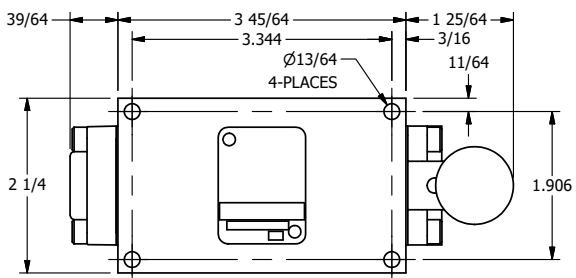

4

3

2

1

AAA
PRODUCTS
INTERNATIONAL

AAA PRODUCTS INTERNATIONAL
7114 Harry Hines Blvd
Dallas, TX 75235

TITLE: 1/4" SIDE PORT, LEVER, 3 POS,
SPR CLSD CTR,
HVY DTY, RED KNOB, LOCKOUT B

DRAWING NO.:
DIM_HY2HJLO