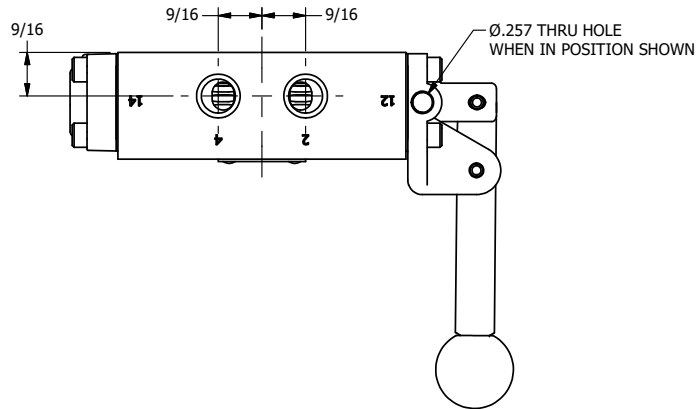

4

3

2

1

AAA
PRODUCTS
INTERNATIONAL

AAA PRODUCTS INTERNATIONAL
7114 Harry Hines Blvd
Dallas, TX 75235

TITLE: 1/4" SIDE PORT, LEVER, 3 POS,
SPR CLSD CTR,
HVY DTY, RED KNOB, LOCKOUT B

DRAWING NO.:
DIM_HY2HJLO