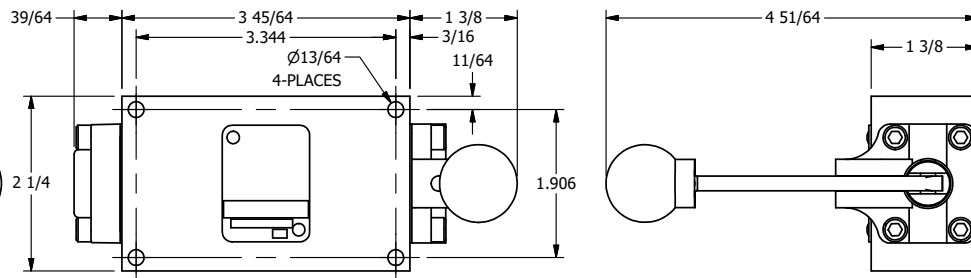

AAA
PRODUCTS
INTERNATIONAL

AAA PRODUCTS INTERNATIONAL
7114 Harry Hines Blvd
Dallas, TX 75235

TITLE: 1/4" SIDE PORT, LEVER, 3 POS,
SPR CTR, LEVER SHFT, CLSD CTR SPL,
HVY DUTY

DRAWING NO.:
DIM_HY2H

THE INFORMATION CONTAINED WITHIN THIS DOCUMENT IS PROPRIETARY TO AAA PRODUCTS AND MAY NOT BE DISCLOSED WITHOUT PRIOR WRITTEN CONSENT