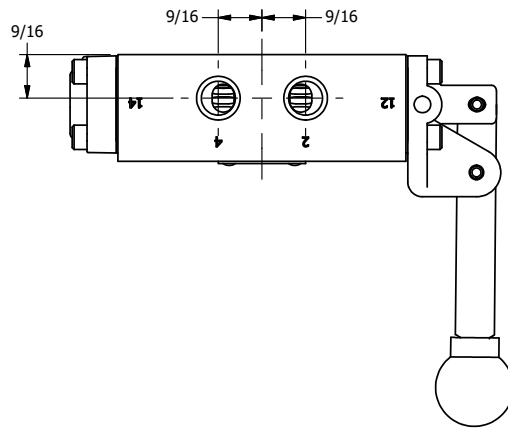

4

3

2

1

B

B

A

A

AAA
PRODUCTS
INTERNATIONAL

AAA PRODUCTS INTERNATIONAL
7114 Harry Hines Blvd
Dallas, TX 75235

TITLE: 1/4" SIDE PORT, LEVER, 3 POS,
SPR CTR, LEVER SHFT, CLSD CTR SPL,
HVY DUTY

DRAWING NO.:
DIM_HY2H

THE INFORMATION CONTAINED WITHIN THIS DOCUMENT IS PROPRIETARY TO AAA PRODUCTS AND MAY NOT BE DISCLOSED WITHOUT PRIOR WRITTEN CONSENT