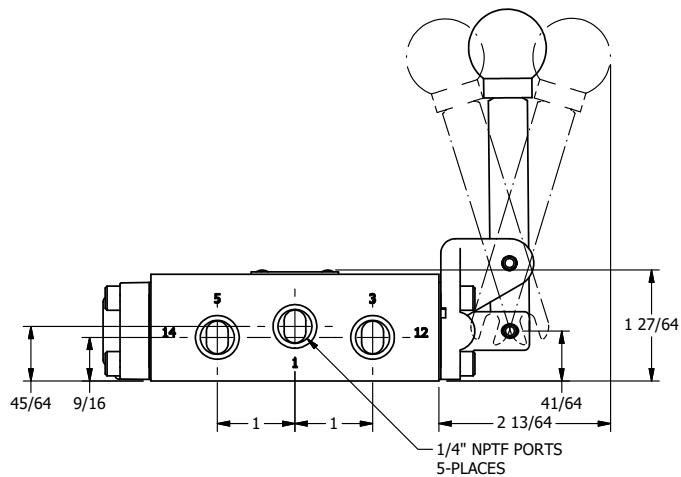

AAA
PRODUCTS
INTERNATIONAL

AAA PRODUCTS INTERNATIONAL
7114 Harry Hines Blvd
Dallas, TX 75235

TITLE: 1/4" SIDE PORT, LEVER, 3 POS,
SPR CTR, LEVER SHFT, CLSD CTR SPL,
HVY DUTY

DRAWING NO.:
DIM_HY2H

THE INFORMATION CONTAINED WITHIN THIS DOCUMENT IS PROPRIETARY TO AAA PRODUCTS AND MAY NOT BE DISCLOSED WITHOUT PRIOR WRITTEN CONSENT