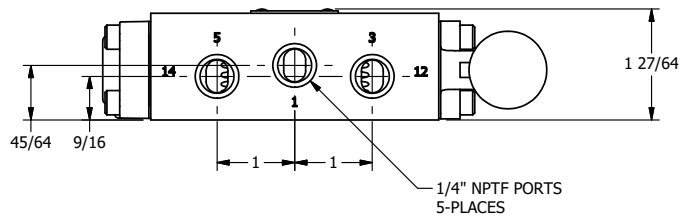

AAA PRODUCTS INTERNATIONAL
 7114 Harry Hines Blvd
 Dallas, TX 75235

TITLE: 1/4" SIDE PORT, LEVER, 3 POS,
 SPR FLOAT CTR,
 RED KNOB, 270D LVR

DRAWING NO.:
 DIM_HY2GJRT

THE INFORMATION CONTAINED WITHIN THIS DOCUMENT IS PROPRIETARY TO AAA PRODUCTS AND MAY NOT BE DISCLOSED WITHOUT PRIOR WRITTEN CONSENT