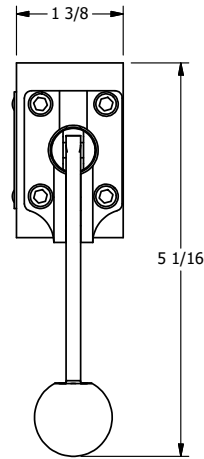

4

3

2

1

B

B

A

A

AAA PRODUCTS INTERNATIONAL
 7114 Harry Hines Blvd
 Dallas, TX 75235

TITLE: 1/4" SIDE PORT, LEVER, 3 POS,
 SPR FLOAT CTR,
 RED KNOB, 270D LVR

DRAWING NO.:
 DIM_HY2GJRT

THE INFORMATION CONTAINED WITHIN THIS DOCUMENT IS PROPRIETARY TO AAA PRODUCTS AND MAY NOT BE DISCLOSED WITHOUT PRIOR WRITTEN CONSENT