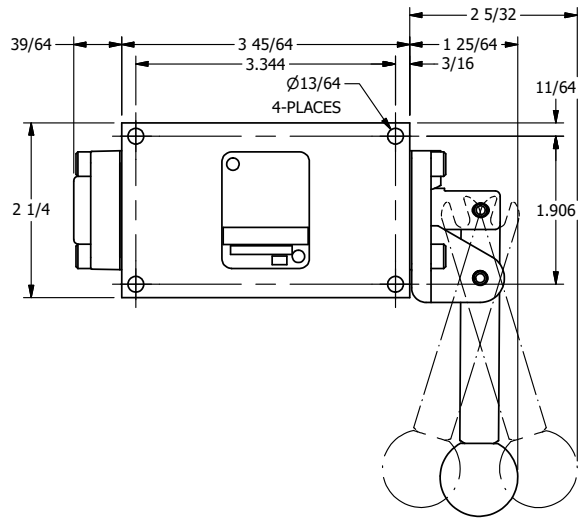

AAA PRODUCTS INTERNATIONAL
 7114 Harry Hines Blvd
 Dallas, TX 75235

TITLE: 1/4" SIDE PORT, LEVER, 3 POS,
 SPR FLOAT CTR,
 RED KNOB, 270D LVR

DRAWING NO.:
 DIM_HY2GJRT

THE INFORMATION CONTAINED WITHIN THIS DOCUMENT IS PROPRIETARY TO AAA PRODUCTS AND MAY NOT BE DISCLOSED WITHOUT PRIOR WRITTEN CONSENT