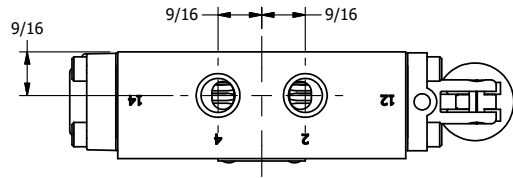

AAA PRODUCTS INTERNATIONAL
 7114 Harry Hines Blvd
 Dallas, TX 75235

TITLE: 1/4" SIDE PORT, LEVER, 3 POS,
 SPR FLOAT CTR,
 RED KNOB, 270D LVR

DRAWING NO.:
 DIM_HY2GJRT

THE INFORMATION CONTAINED WITHIN THIS DOCUMENT IS PROPRIETARY TO AAA PRODUCTS AND MAY NOT BE DISCLOSED WITHOUT PRIOR WRITTEN CONSENT