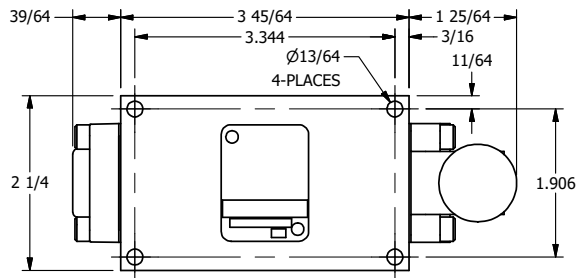

4

3

2

1

AAA
PRODUCTS
INTERNATIONAL

**AAA PRODUCTS
INTERNATIONAL**
7114 Harry Hines Blvd
Dallas, TX 75235

TITLE: 1/4" SIDE PORT, LEVER, 3 POS,
SPR CTR, LEVER SHFT, FLOAT CTR SPL,
RED KNOB, LOCKOUT B

DRAWING NO.:
DIM_HY2GJLO