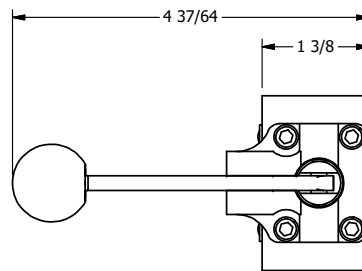

4

3

2

1

AAA
PRODUCTS
INTERNATIONAL

**AAA PRODUCTS
INTERNATIONAL**
7114 Harry Hines Blvd
Dallas, TX 75235

TITLE: 1/4" SIDE PORT, LEVER, 3 POS,
SPR CTR, LEVER SHFT, FLOAT CTR SPL,
RED KNOB, LOCKOUT B

DRAWING NO.:
DIM_HY2GJLO