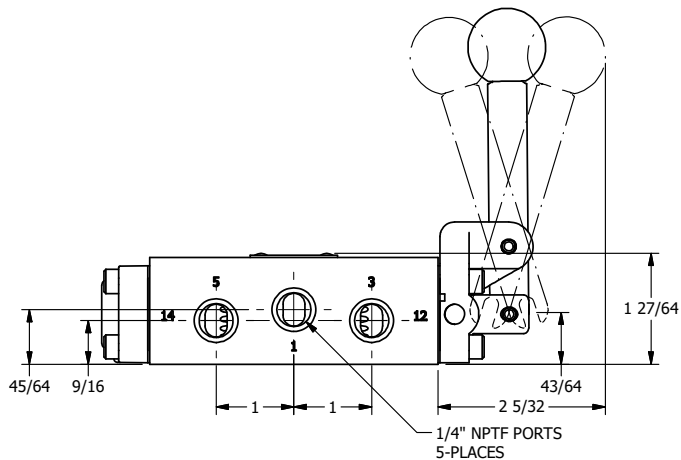

4

3

2

1

AAA
PRODUCTS
INTERNATIONAL

**AAA PRODUCTS
INTERNATIONAL**
7114 Harry Hines Blvd
Dallas, TX 75235

TITLE: 1/4" SIDE PORT, LEVER, 3 POS,
SPR CTR, LEVER SHFT, FLOAT CTR SPL,
RED KNOB, LOCKOUT B

DRAWING NO.:
DIM_HY2GJLO