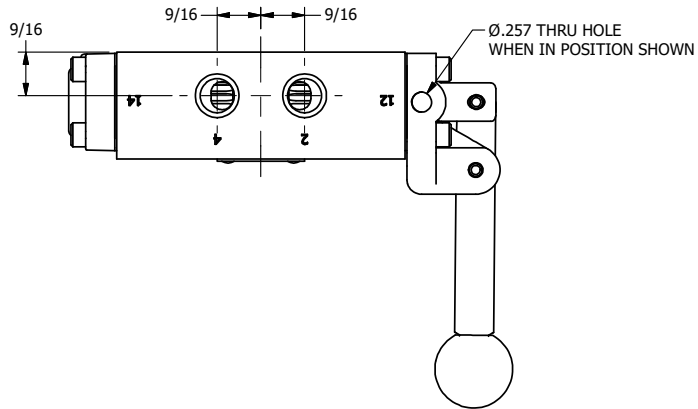

4

3

2

1

AAA
PRODUCTS
INTERNATIONAL

**AAA PRODUCTS
INTERNATIONAL**
7114 Harry Hines Blvd
Dallas, TX 75235

TITLE: 1/4" SIDE PORT, LEVER, 3 POS,
SPR CTR, LEVER SHFT, FLOAT CTR SPL,
RED KNOB, LOCKOUT B

DRAWING NO.:
DIM_HY2GJLO